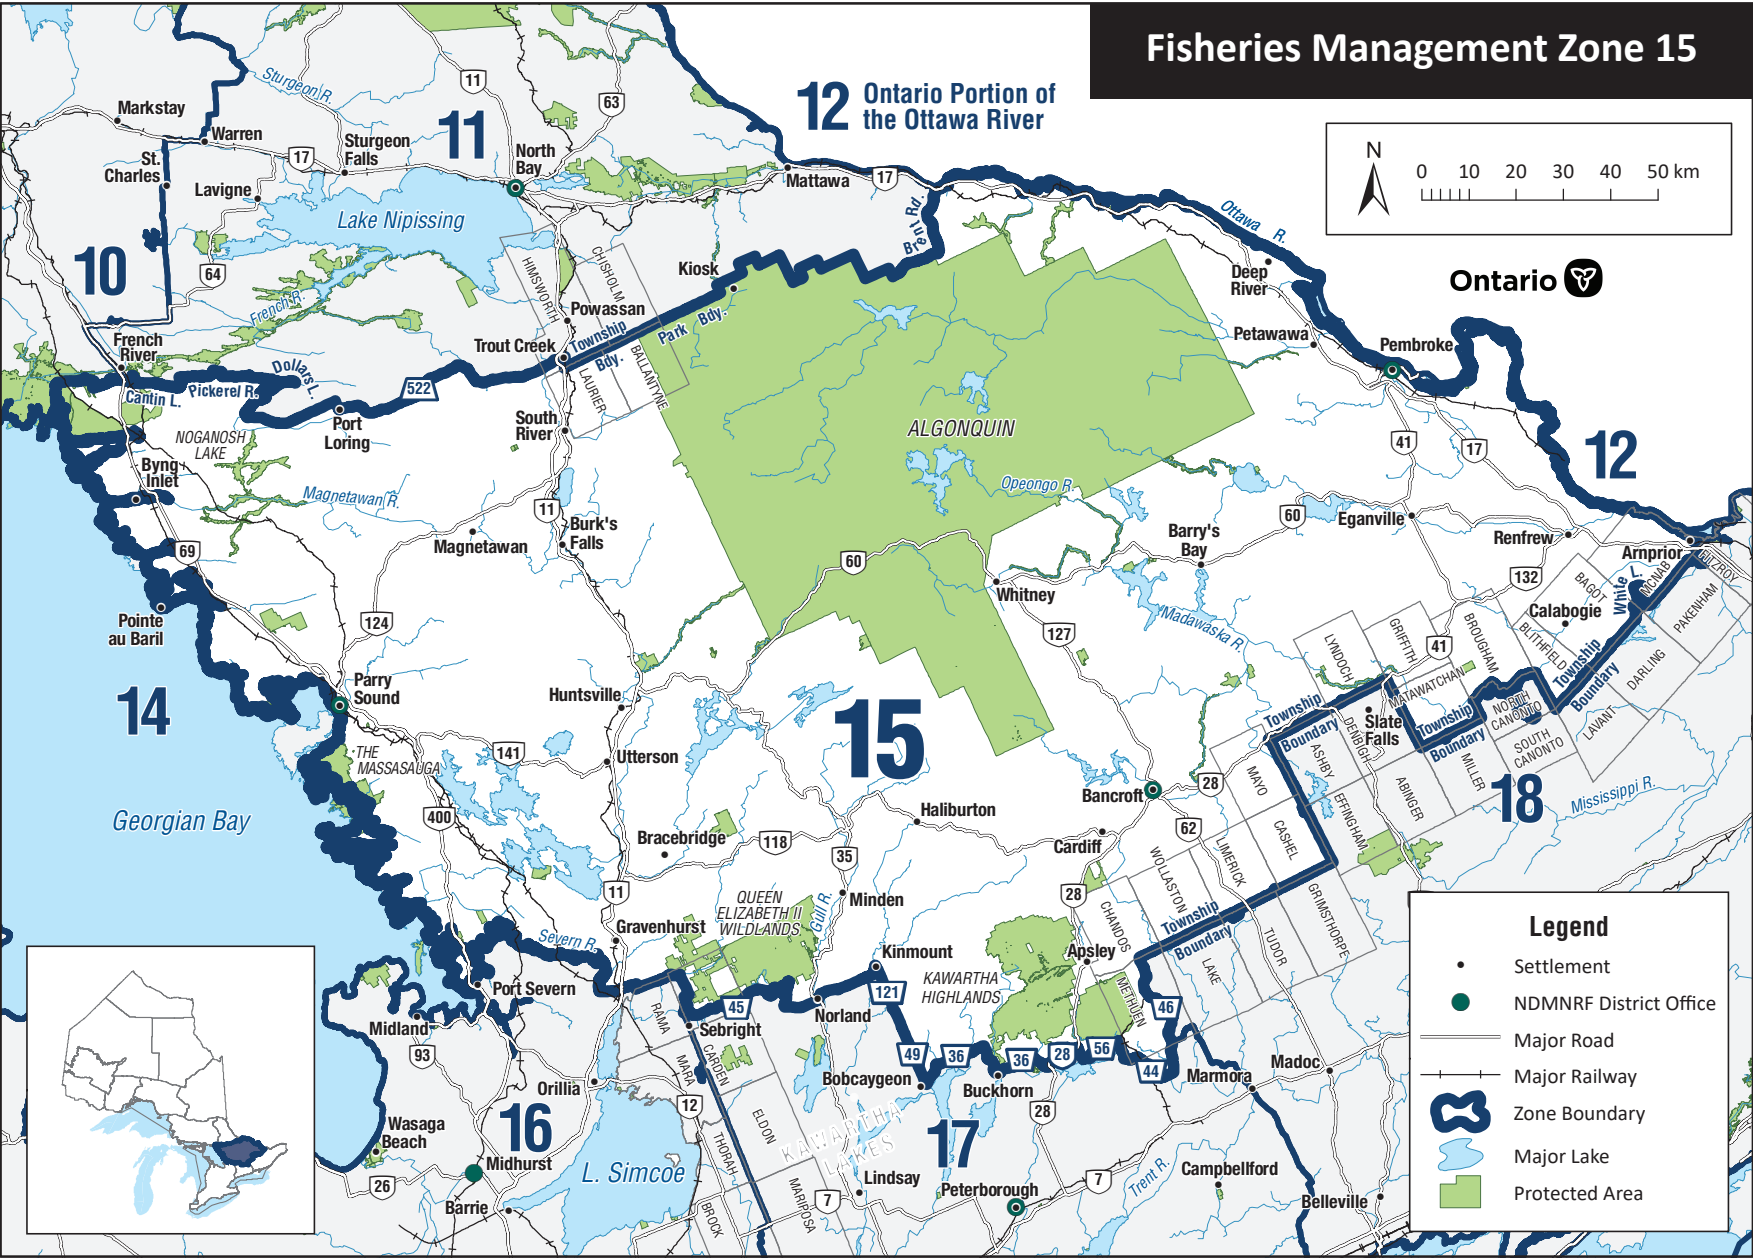

Fisheries Management Zone 15

Ontario 

Legend

-  Settlement
-  NDMNRF District Office
-  Major Road
-  Major Railway
-  Zone Boundary
-  Major Lake
-  Protected Area