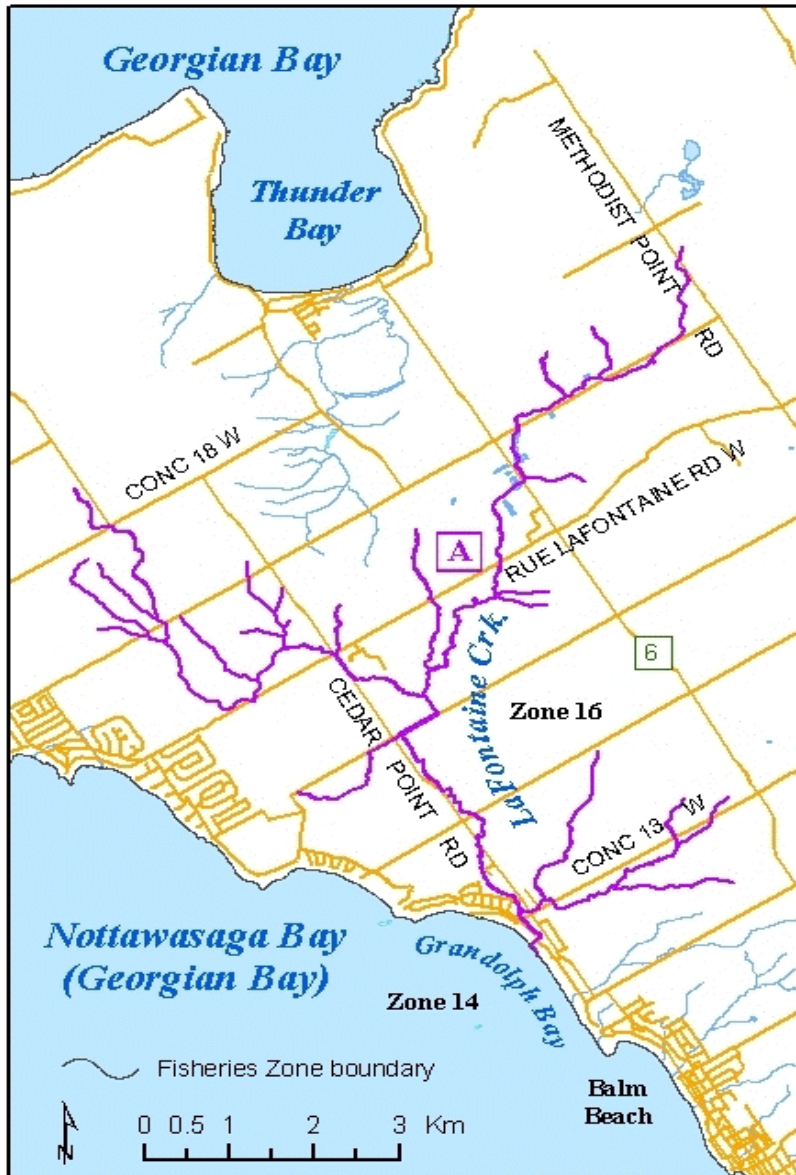

Selected Fishing Regulations for LaFontaine Creek LaFontaine, Ontario Fisheries Management Zone 16

Zone 16 Seasons and Limits

Zone 16 Open Seasons

Rainbow Trout, Brown Trout and Pacific Salmon
4th Sat. in April to September 30th.

Zones 16 Limits

Rainbow Trout – S-2, C-1
Brown Trout and Pacific Salmon – S – 5, C -2

Exceptions to the Zone Regulations

LaFontaine Creek and tributaries
(44°43'10.2"N., 80°0143.5"W.) - Tiny
Twp.

**Fish sanctuary - no fishing from
January 1 - Friday before the 4th Sat.
in April.**