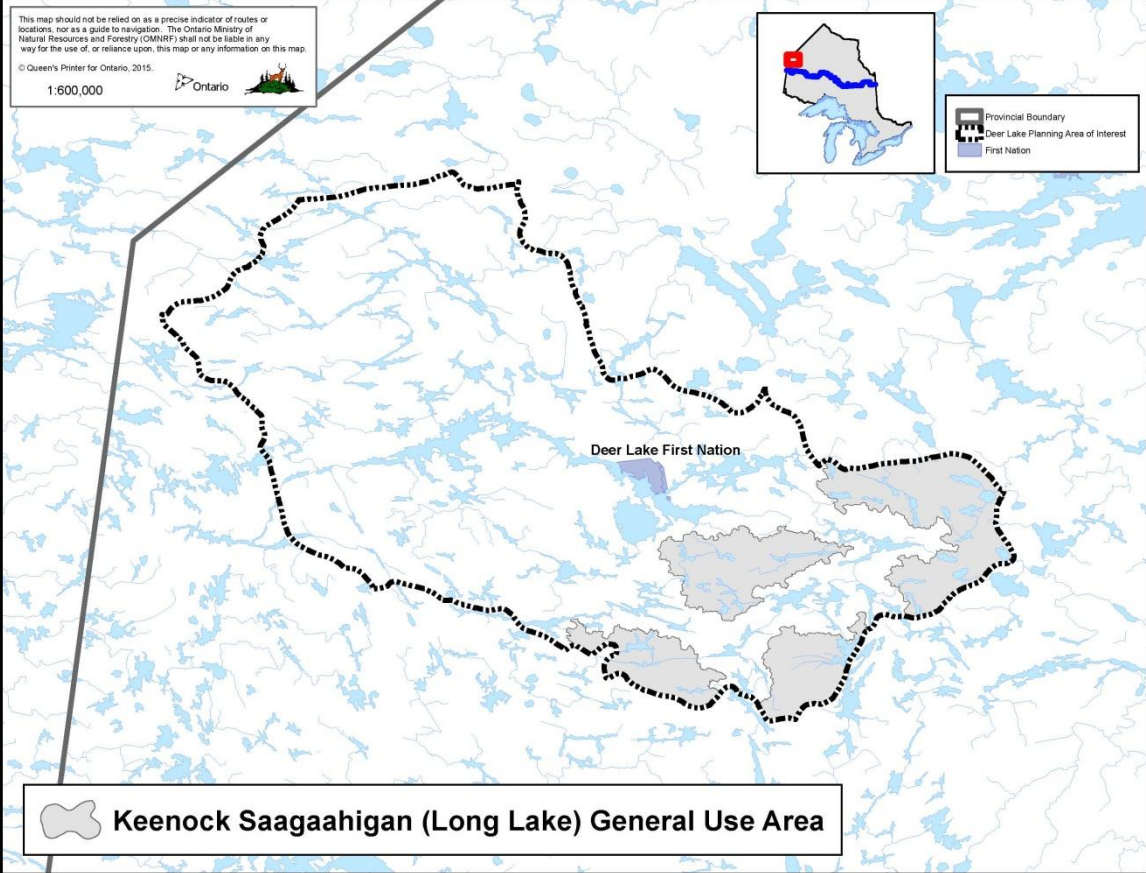

© Queen's Printer for Ontario, 2015.

1:600,000

Keenock Saagaahigan (Long Lake) General Use Area