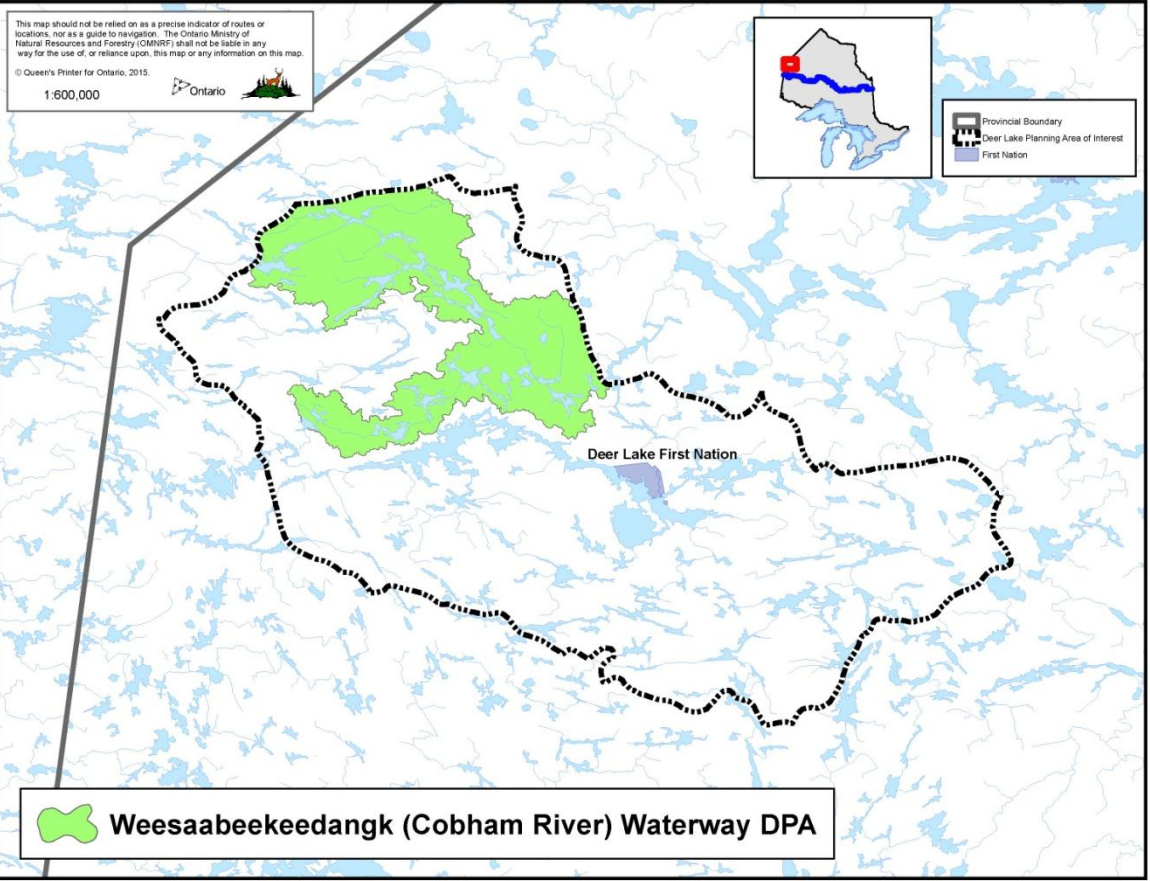

Weesaabeekeedang (Cobham River) Waterway DPA