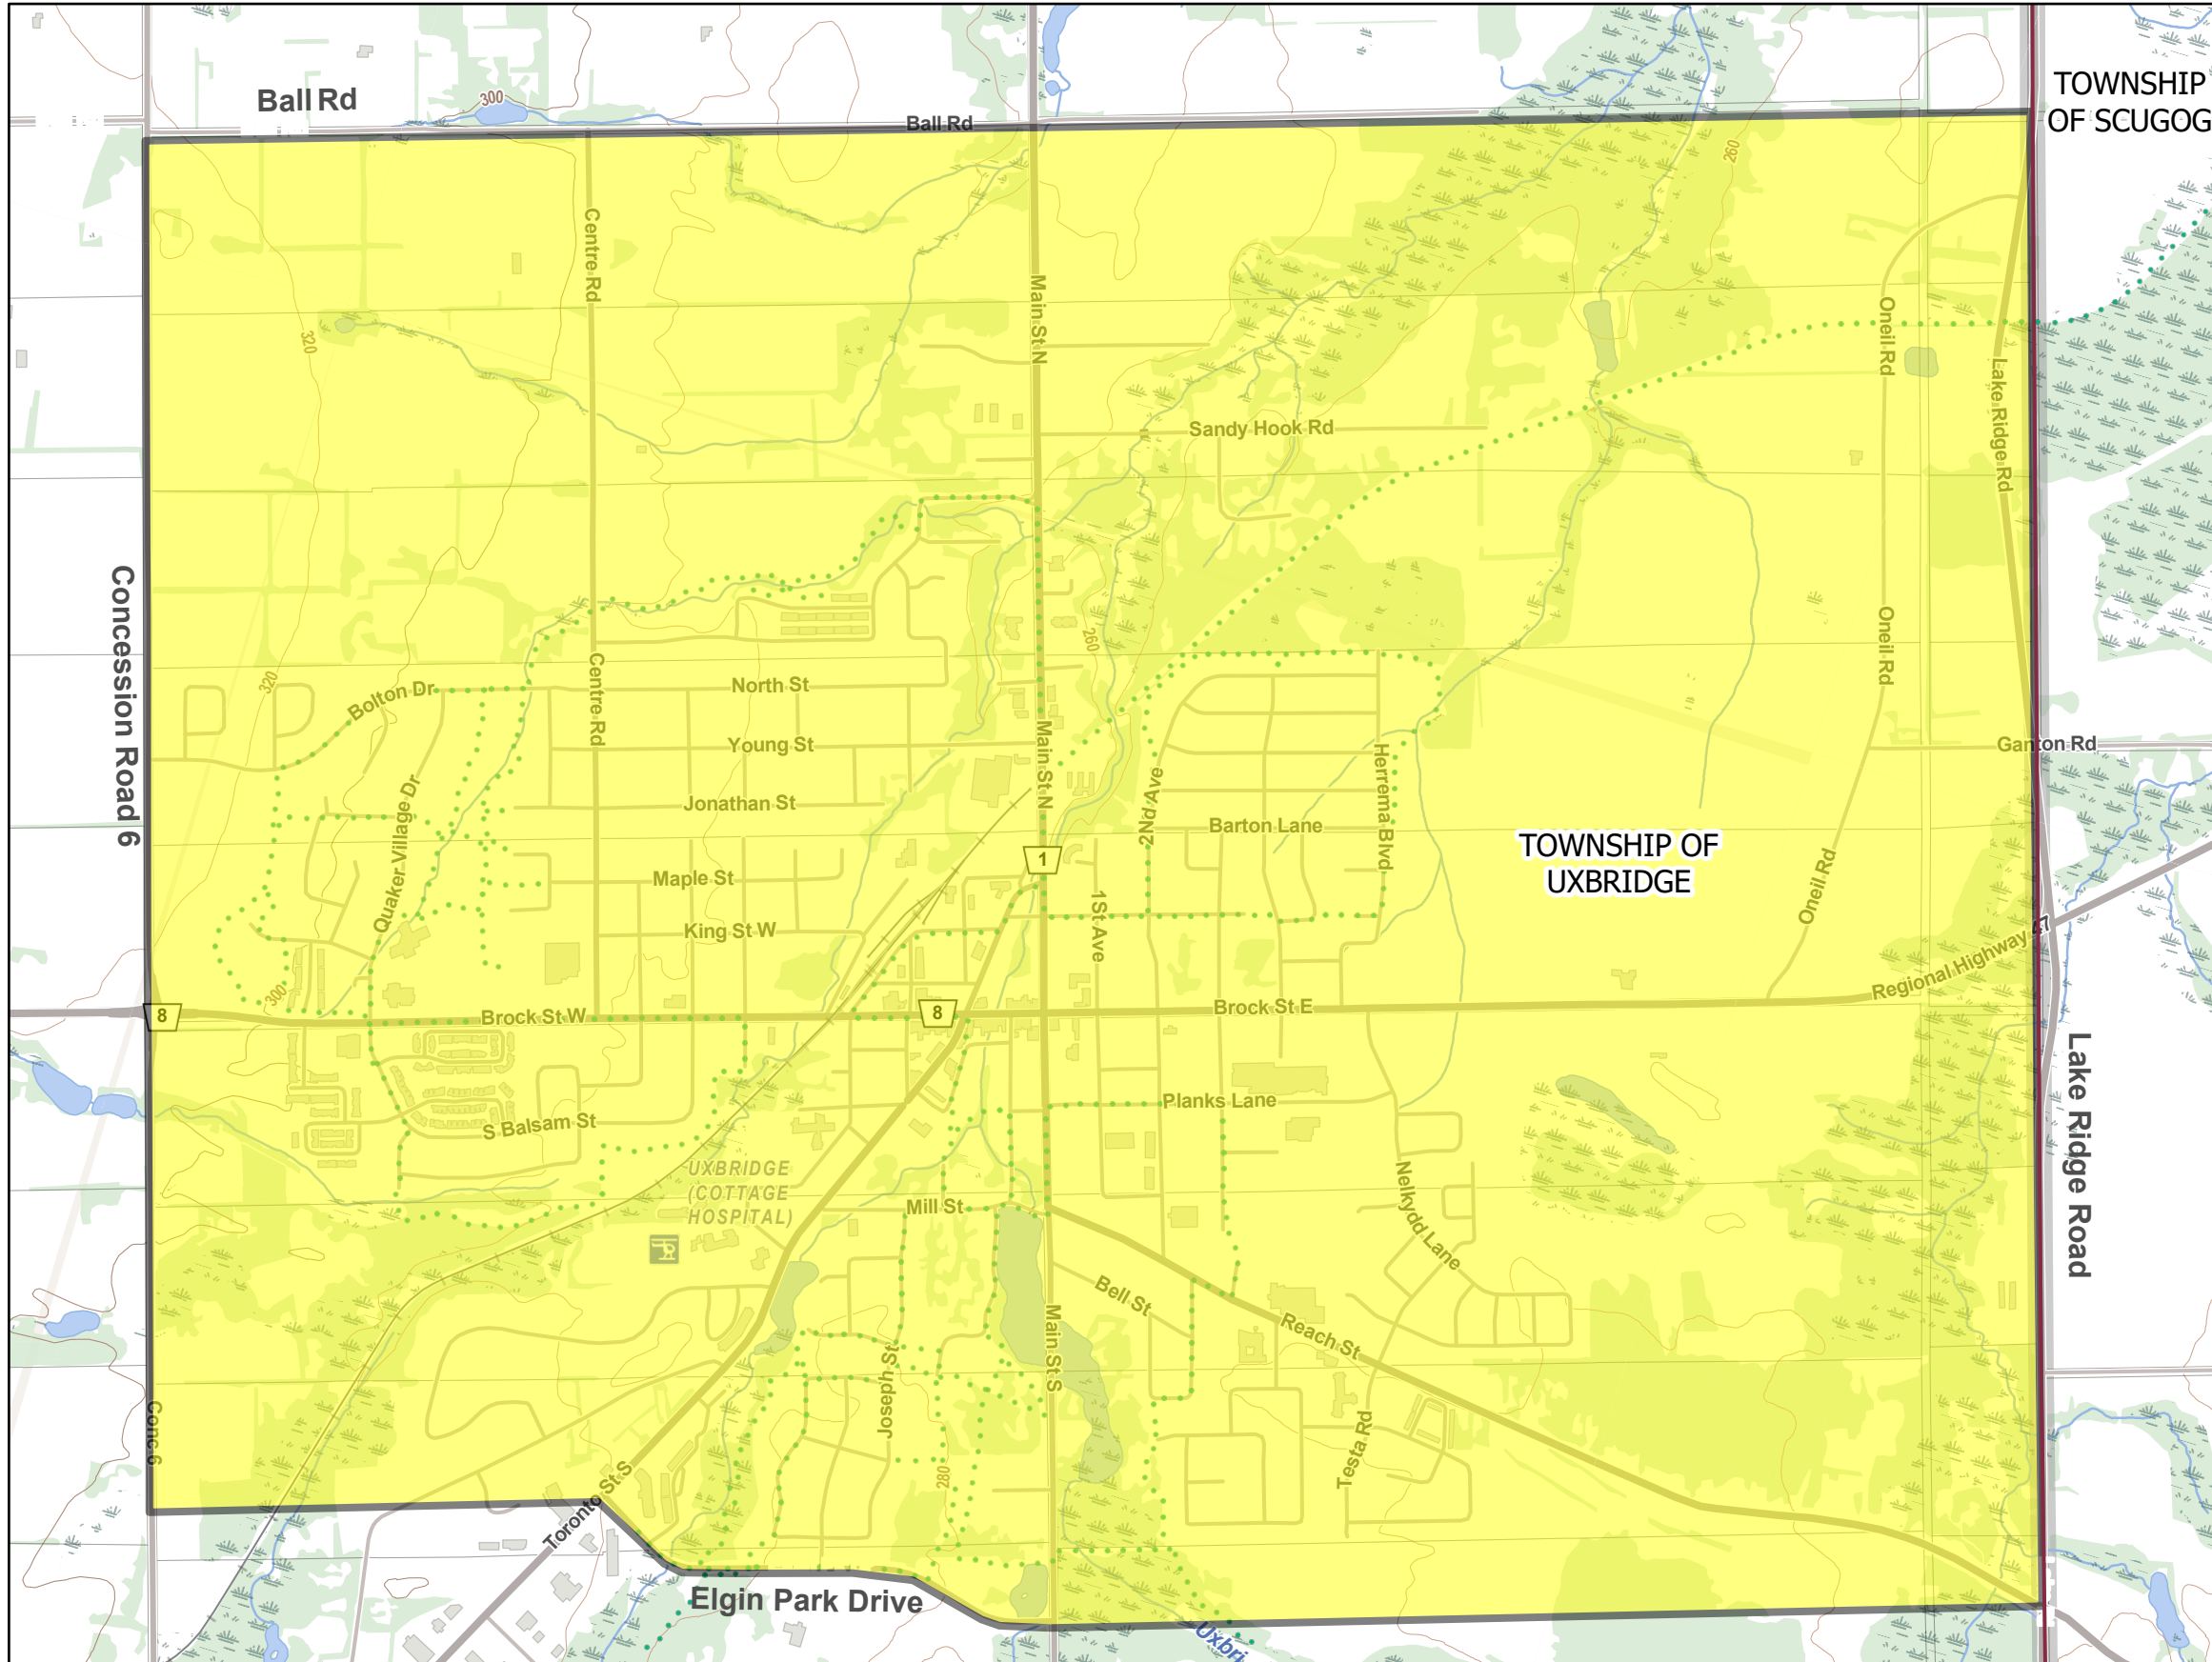

# Township of Uxbridge Activation Area

## Legend

- Program activation area in the
- Township of Uxbridge Municipal Boundary

The information displayed on the base map has been compiled from various sources, may not accurately reflect the area affected by the disaster and may not be to scale. The contents of this map may be changed at any time without notice. The Province of Ontario assumes no responsibility or liability for any consequences of any use of this map.