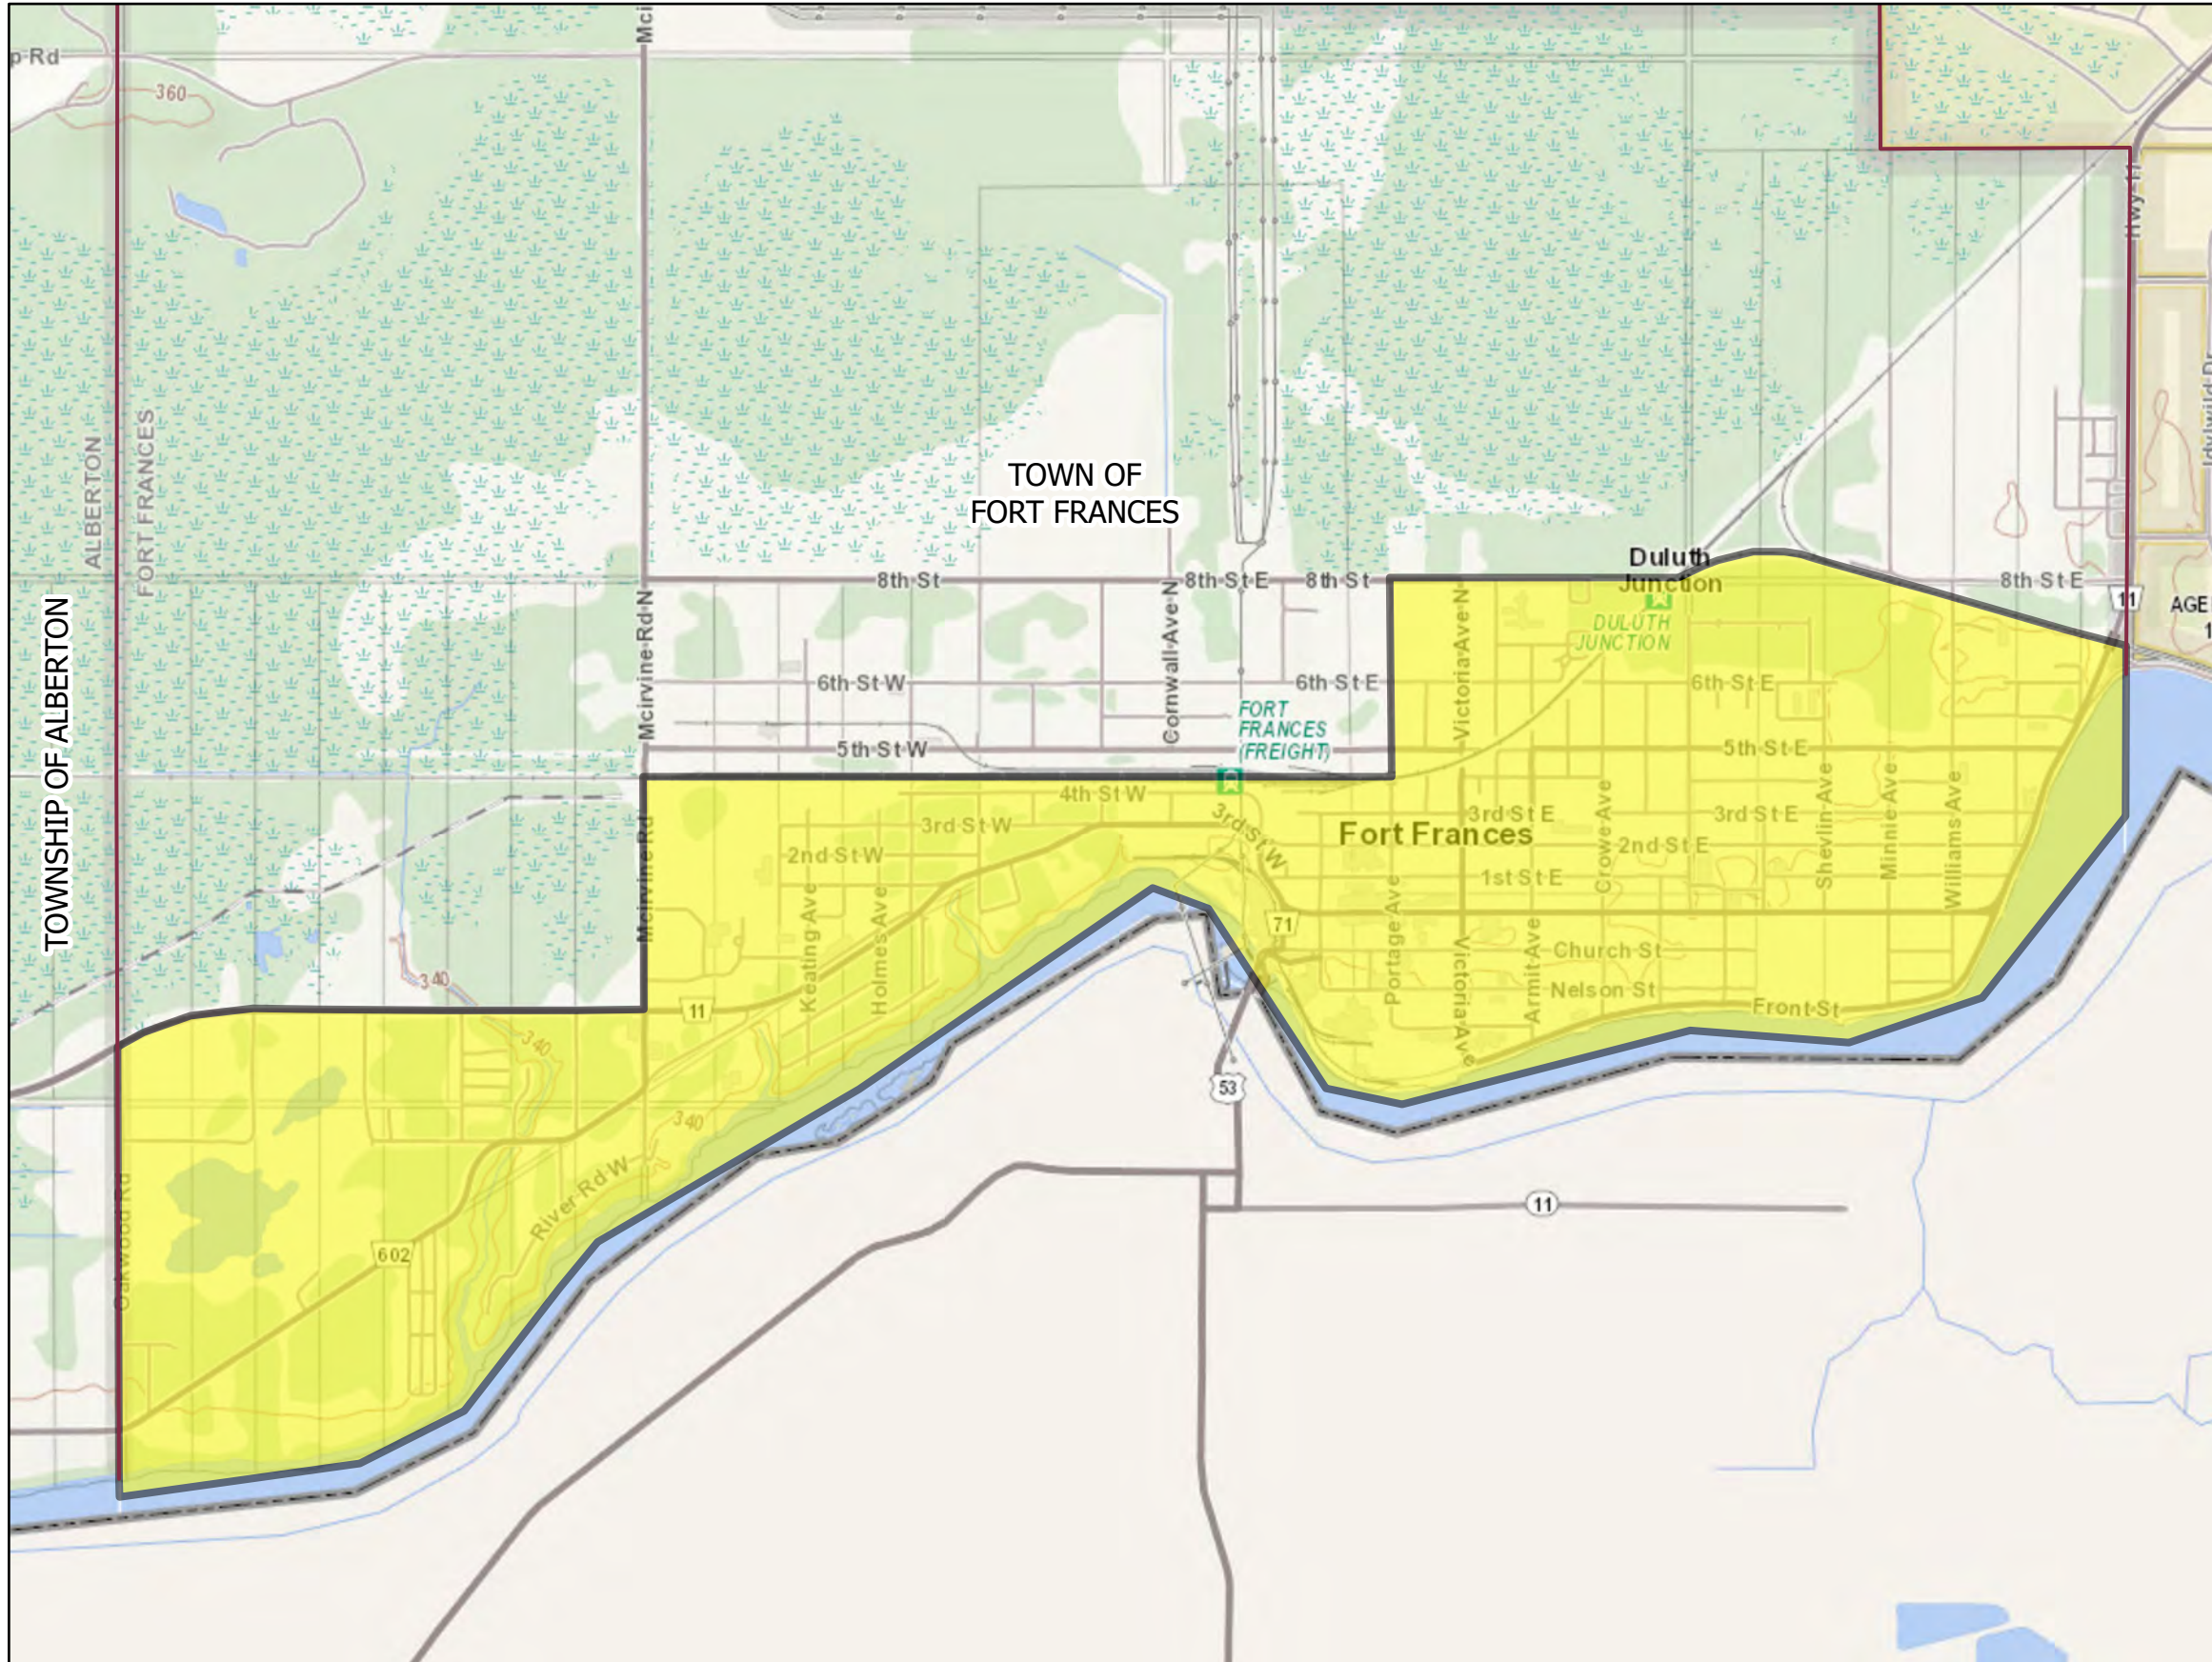

# Fort Frances Activation Area

## Legend

- Program activation area for Fort Frances
- Municipal Boundary

The information displayed on the base map has been compiled from various sources, may not accurately reflect the area affected by the disaster and may not be to scale. The contents of this map may be changed at any time without notice. The Province of Ontario assumes no responsibility or liability for any consequences of any use of this map.