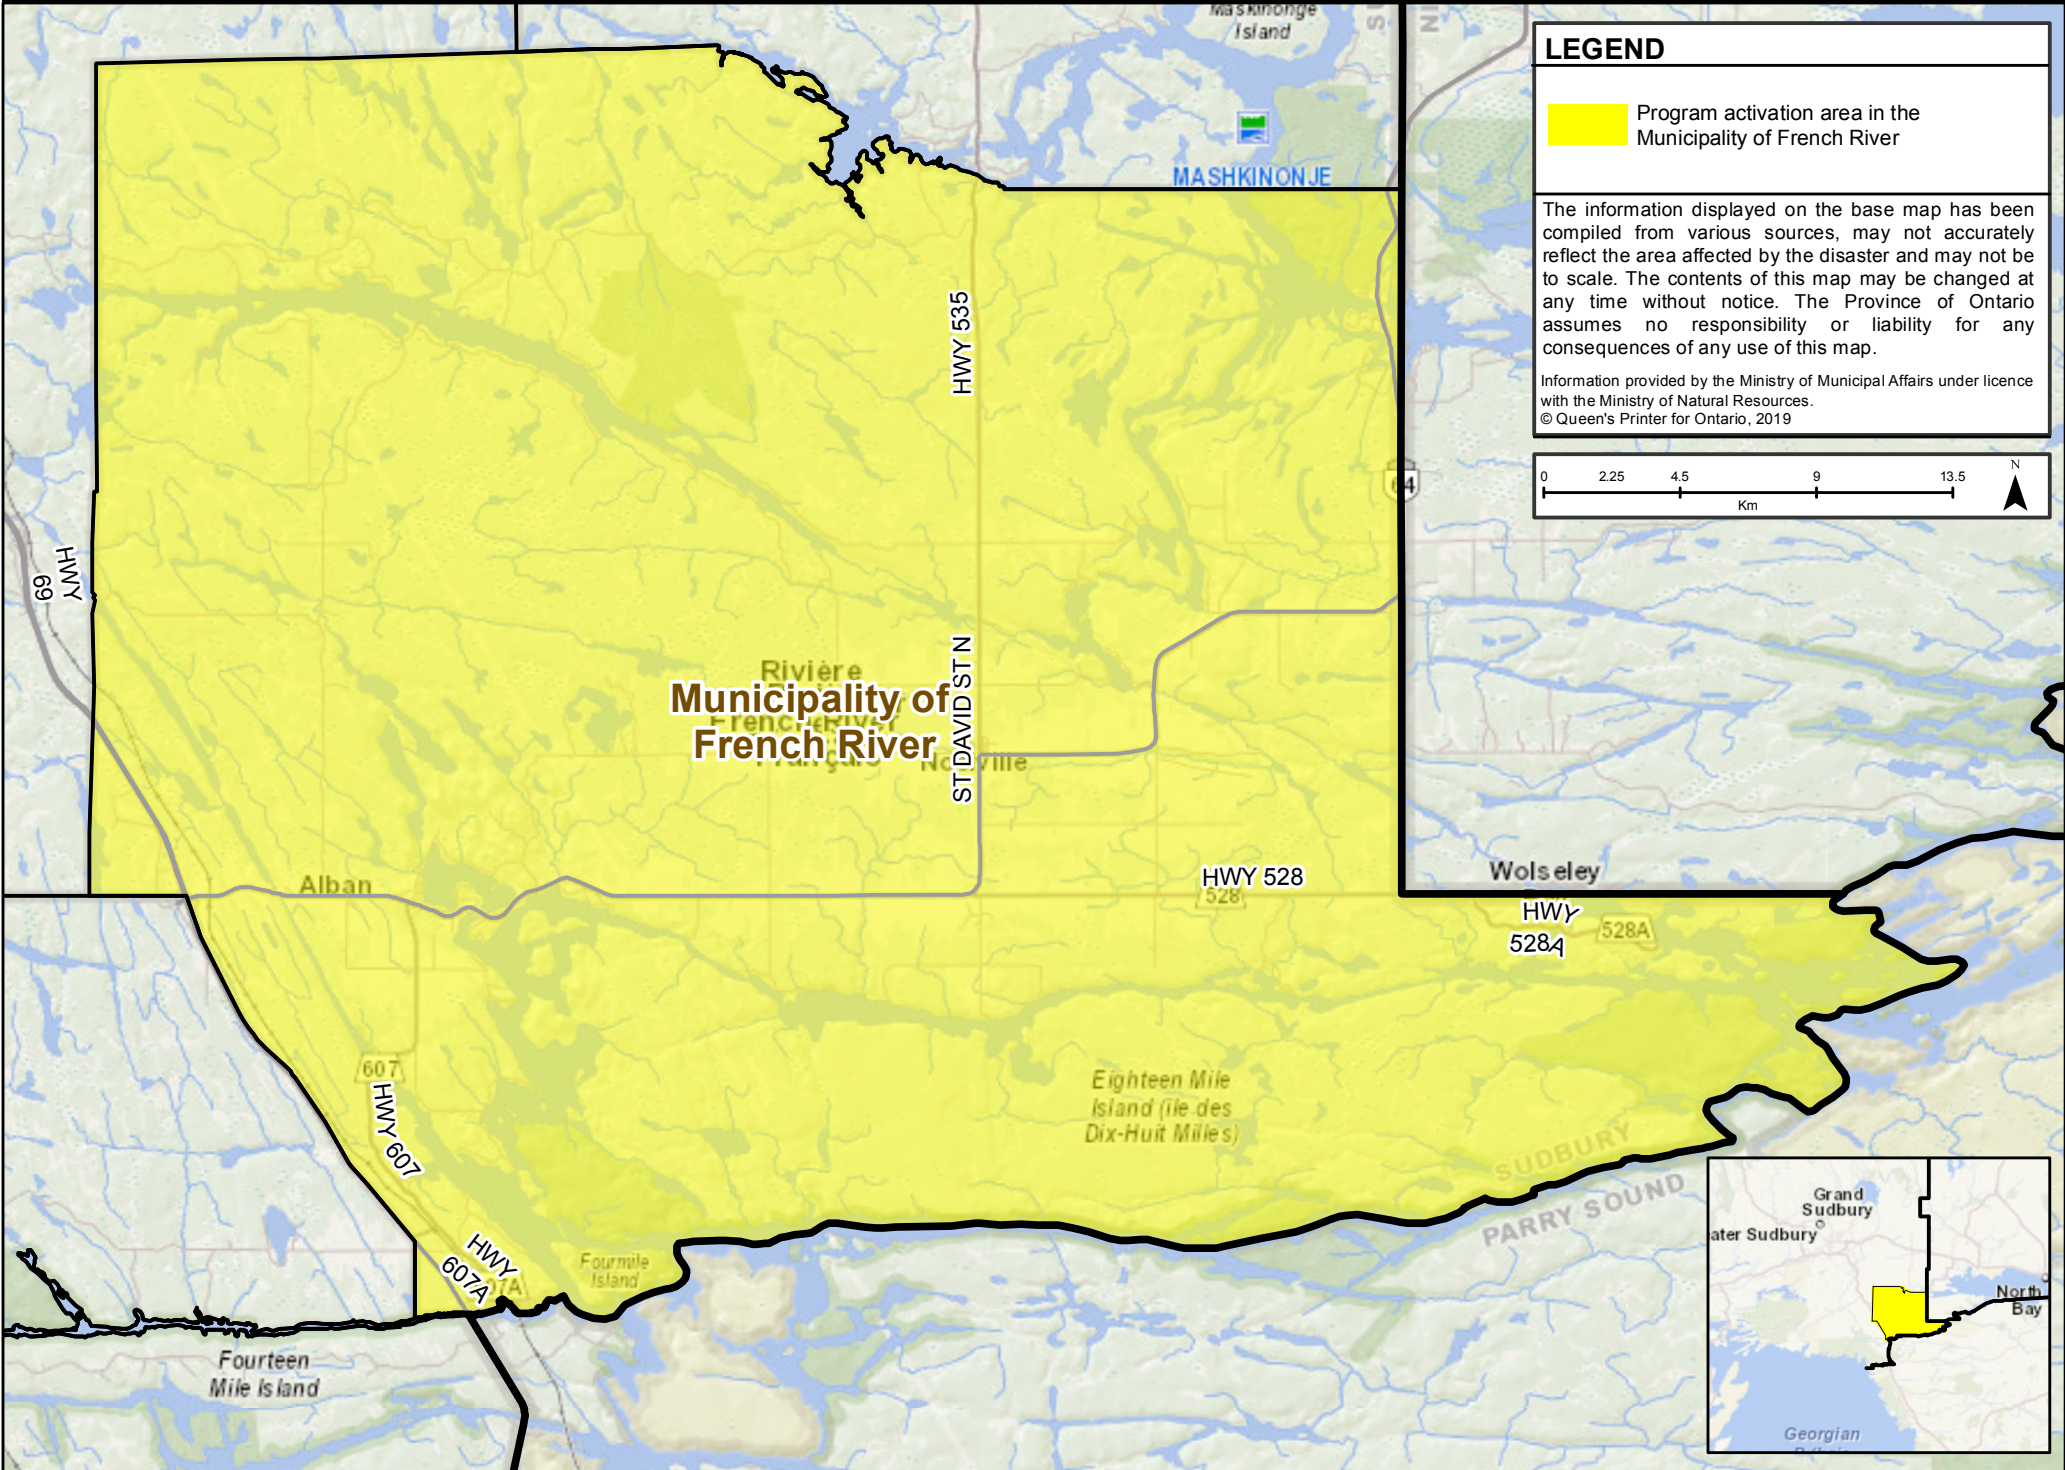

Municipality of French River Flood Activation Area

LEGEND

 Program activation area in the Municipality of French River

The information displayed on the base map has been compiled from various sources, may not accurately reflect the area affected by the disaster and may not be to scale. The contents of this map may be changed at any time without notice. The Province of Ontario assumes no responsibility or liability for any consequences of any use of this map.