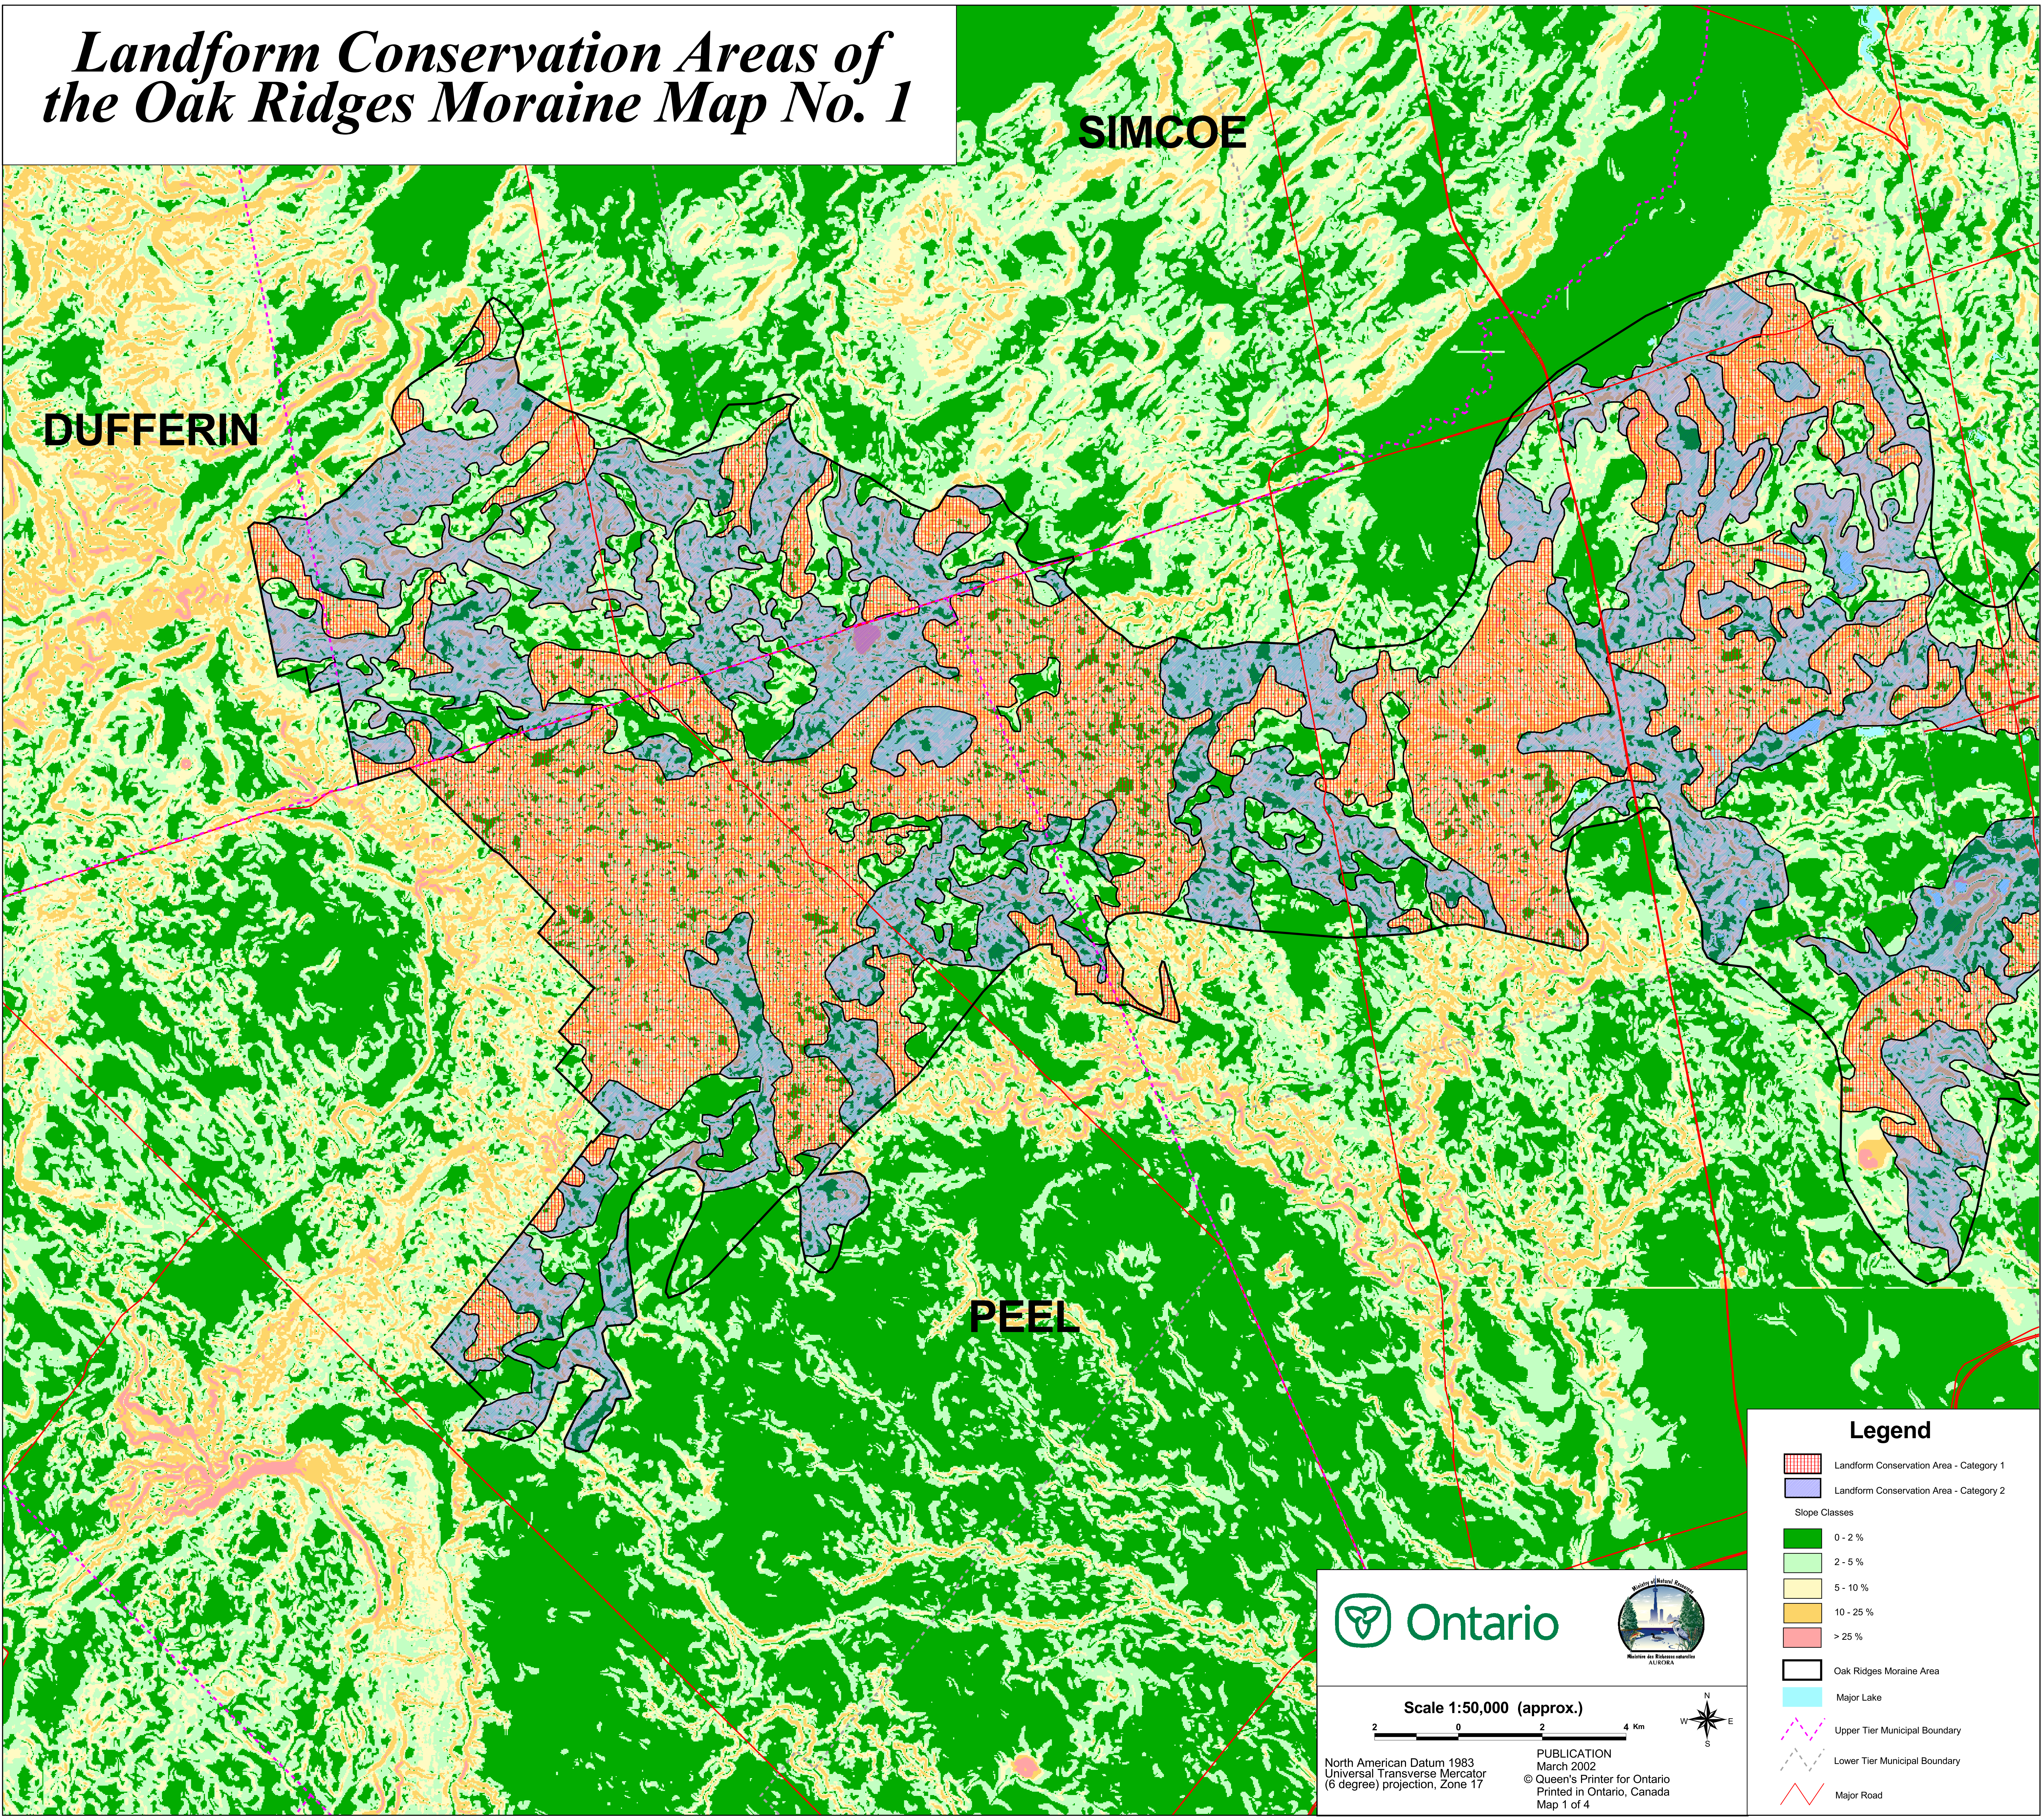

Landform Conservation Areas of the Oak Ridges Moraine Map No. 1

DUFFERIN

SIMCOE

PEEL

Legend

- Landform Conservation Area - Category 1
- Landform Conservation Area - Category 2
- Slope Classes**
 - 0 - 2 %
 - 2 - 5 %
 - 5 - 10 %
 - 10 - 25 %
 - > 25 %
- Oak Ridges Moraine Area
- Major Lake
- Upper Tier Municipal Boundary
- Lower Tier Municipal Boundary
- Major Road

Scale 1:50,000 (approx.)

North American Datum 1983
Universal Transverse Mercator
(6 degree) projection, Zone 17

PUBLICATION
March 2002
© Queen's Printer for Ontario
Printed in Ontario, Canada
Map 1 of 4