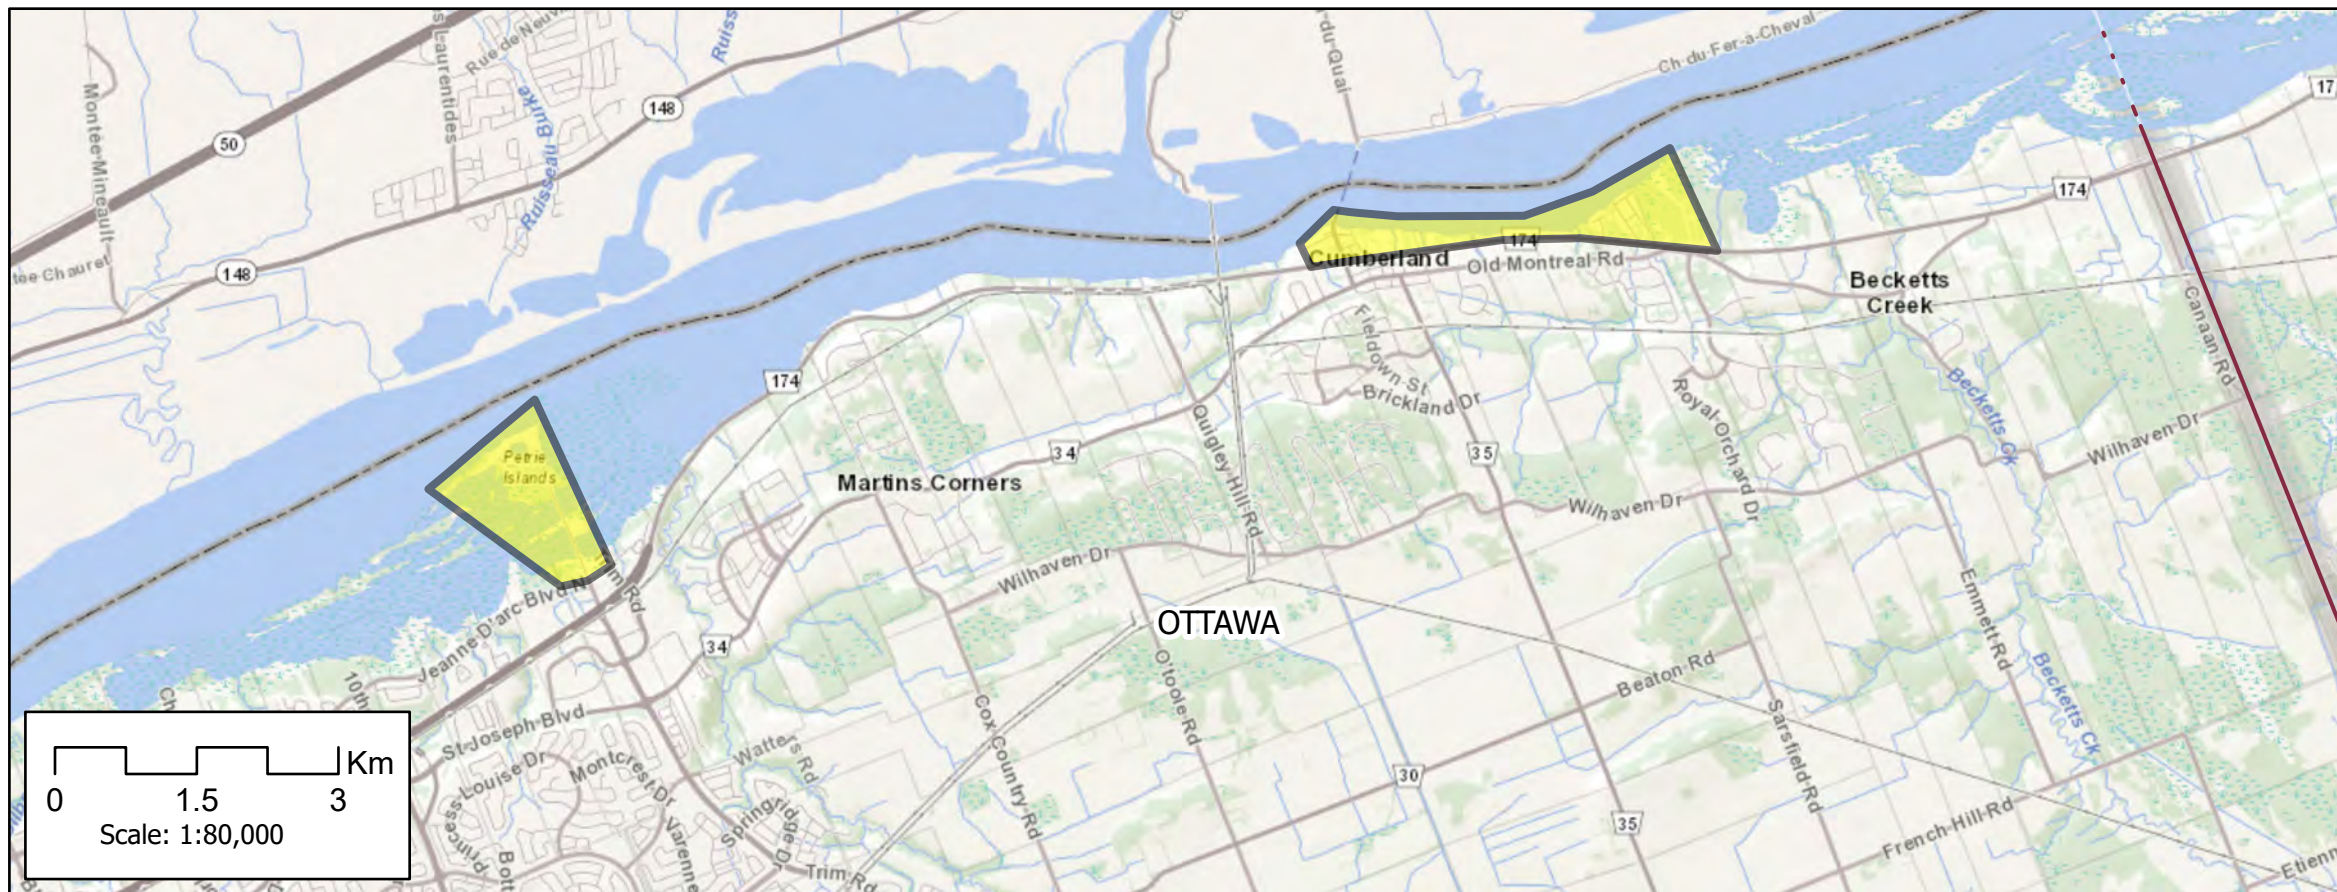

# DRAO Activation Area, Ottawa 2023

## Legend

- Program activation area for the City of Ottawa
- Municipal Boundary

The information displayed on the base map has been compiled from various sources, may not accurately reflect the area affected by the disaster and may not be to scale. The contents of this map may be changed at any time without notice. The Province of Ontario assumes no responsibility or liability for any consequences of any use of this map.