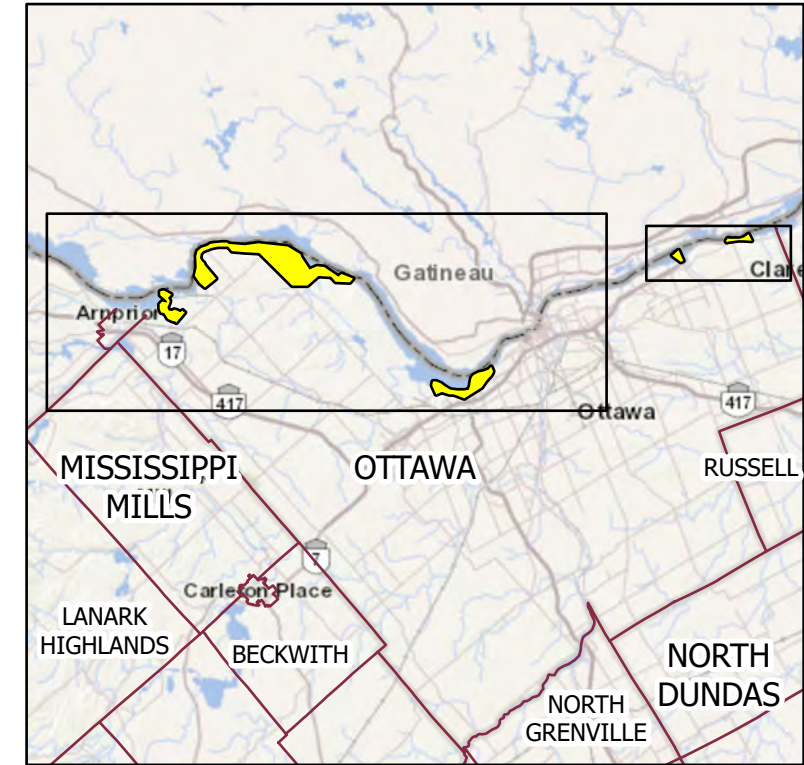

# DRAO Activation Area, Ottawa 2023

## Legend

- Program activation area for the City of Ottawa
- Municipal Boundary

The information displayed on the base map has been compiled from various sources, may not accurately reflect the area affected by the disaster and may not be to scale. The contents of this map may be changed at any time without notice. The Province of Ontario assumes no responsibility or liability for any consequences of any use of this map.