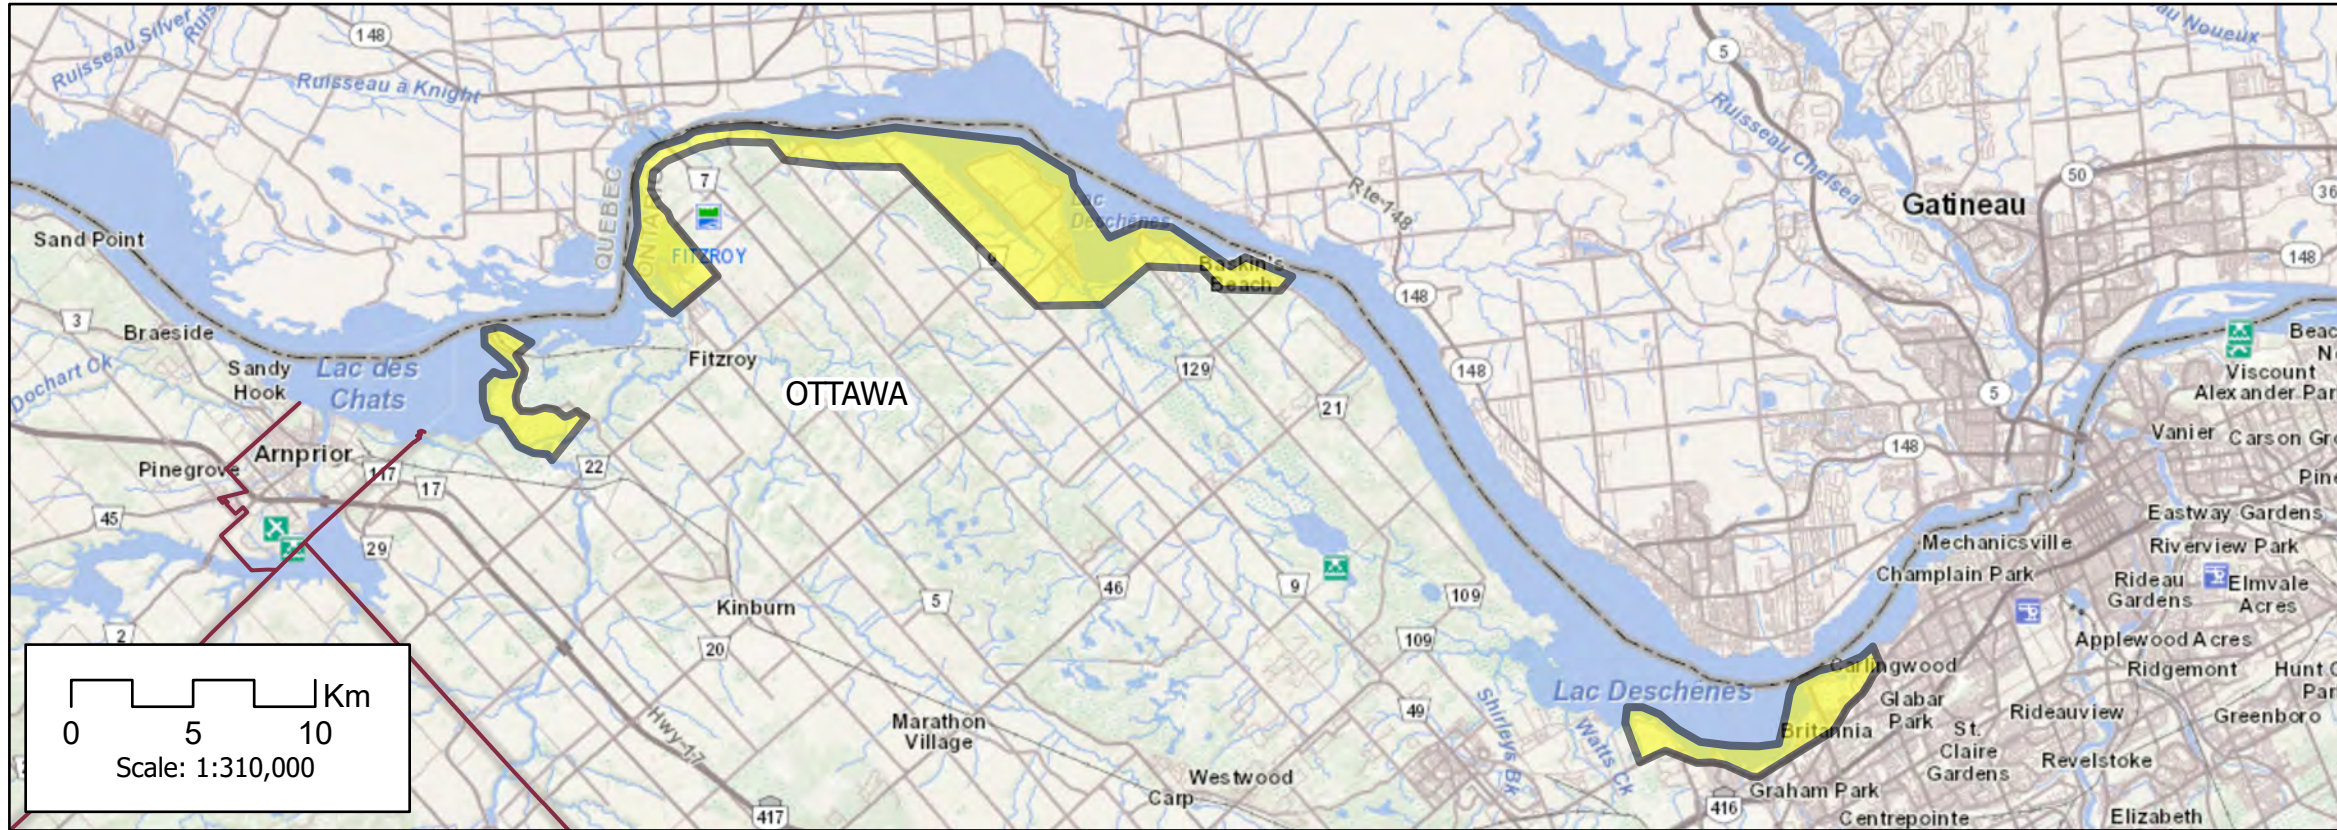

# DRAO Activation Area, Ottawa 2023

## Legend

- Program activation area for the City of Ottawa
- Municipal Boundary

The information displayed on the base map has been compiled from various sources, may not accurately reflect the area affected by the disaster and may not be to scale. The contents of this map may be changed at any time without notice. The Province of Ontario assumes no responsibility or liability for any consequences of any use of this map.