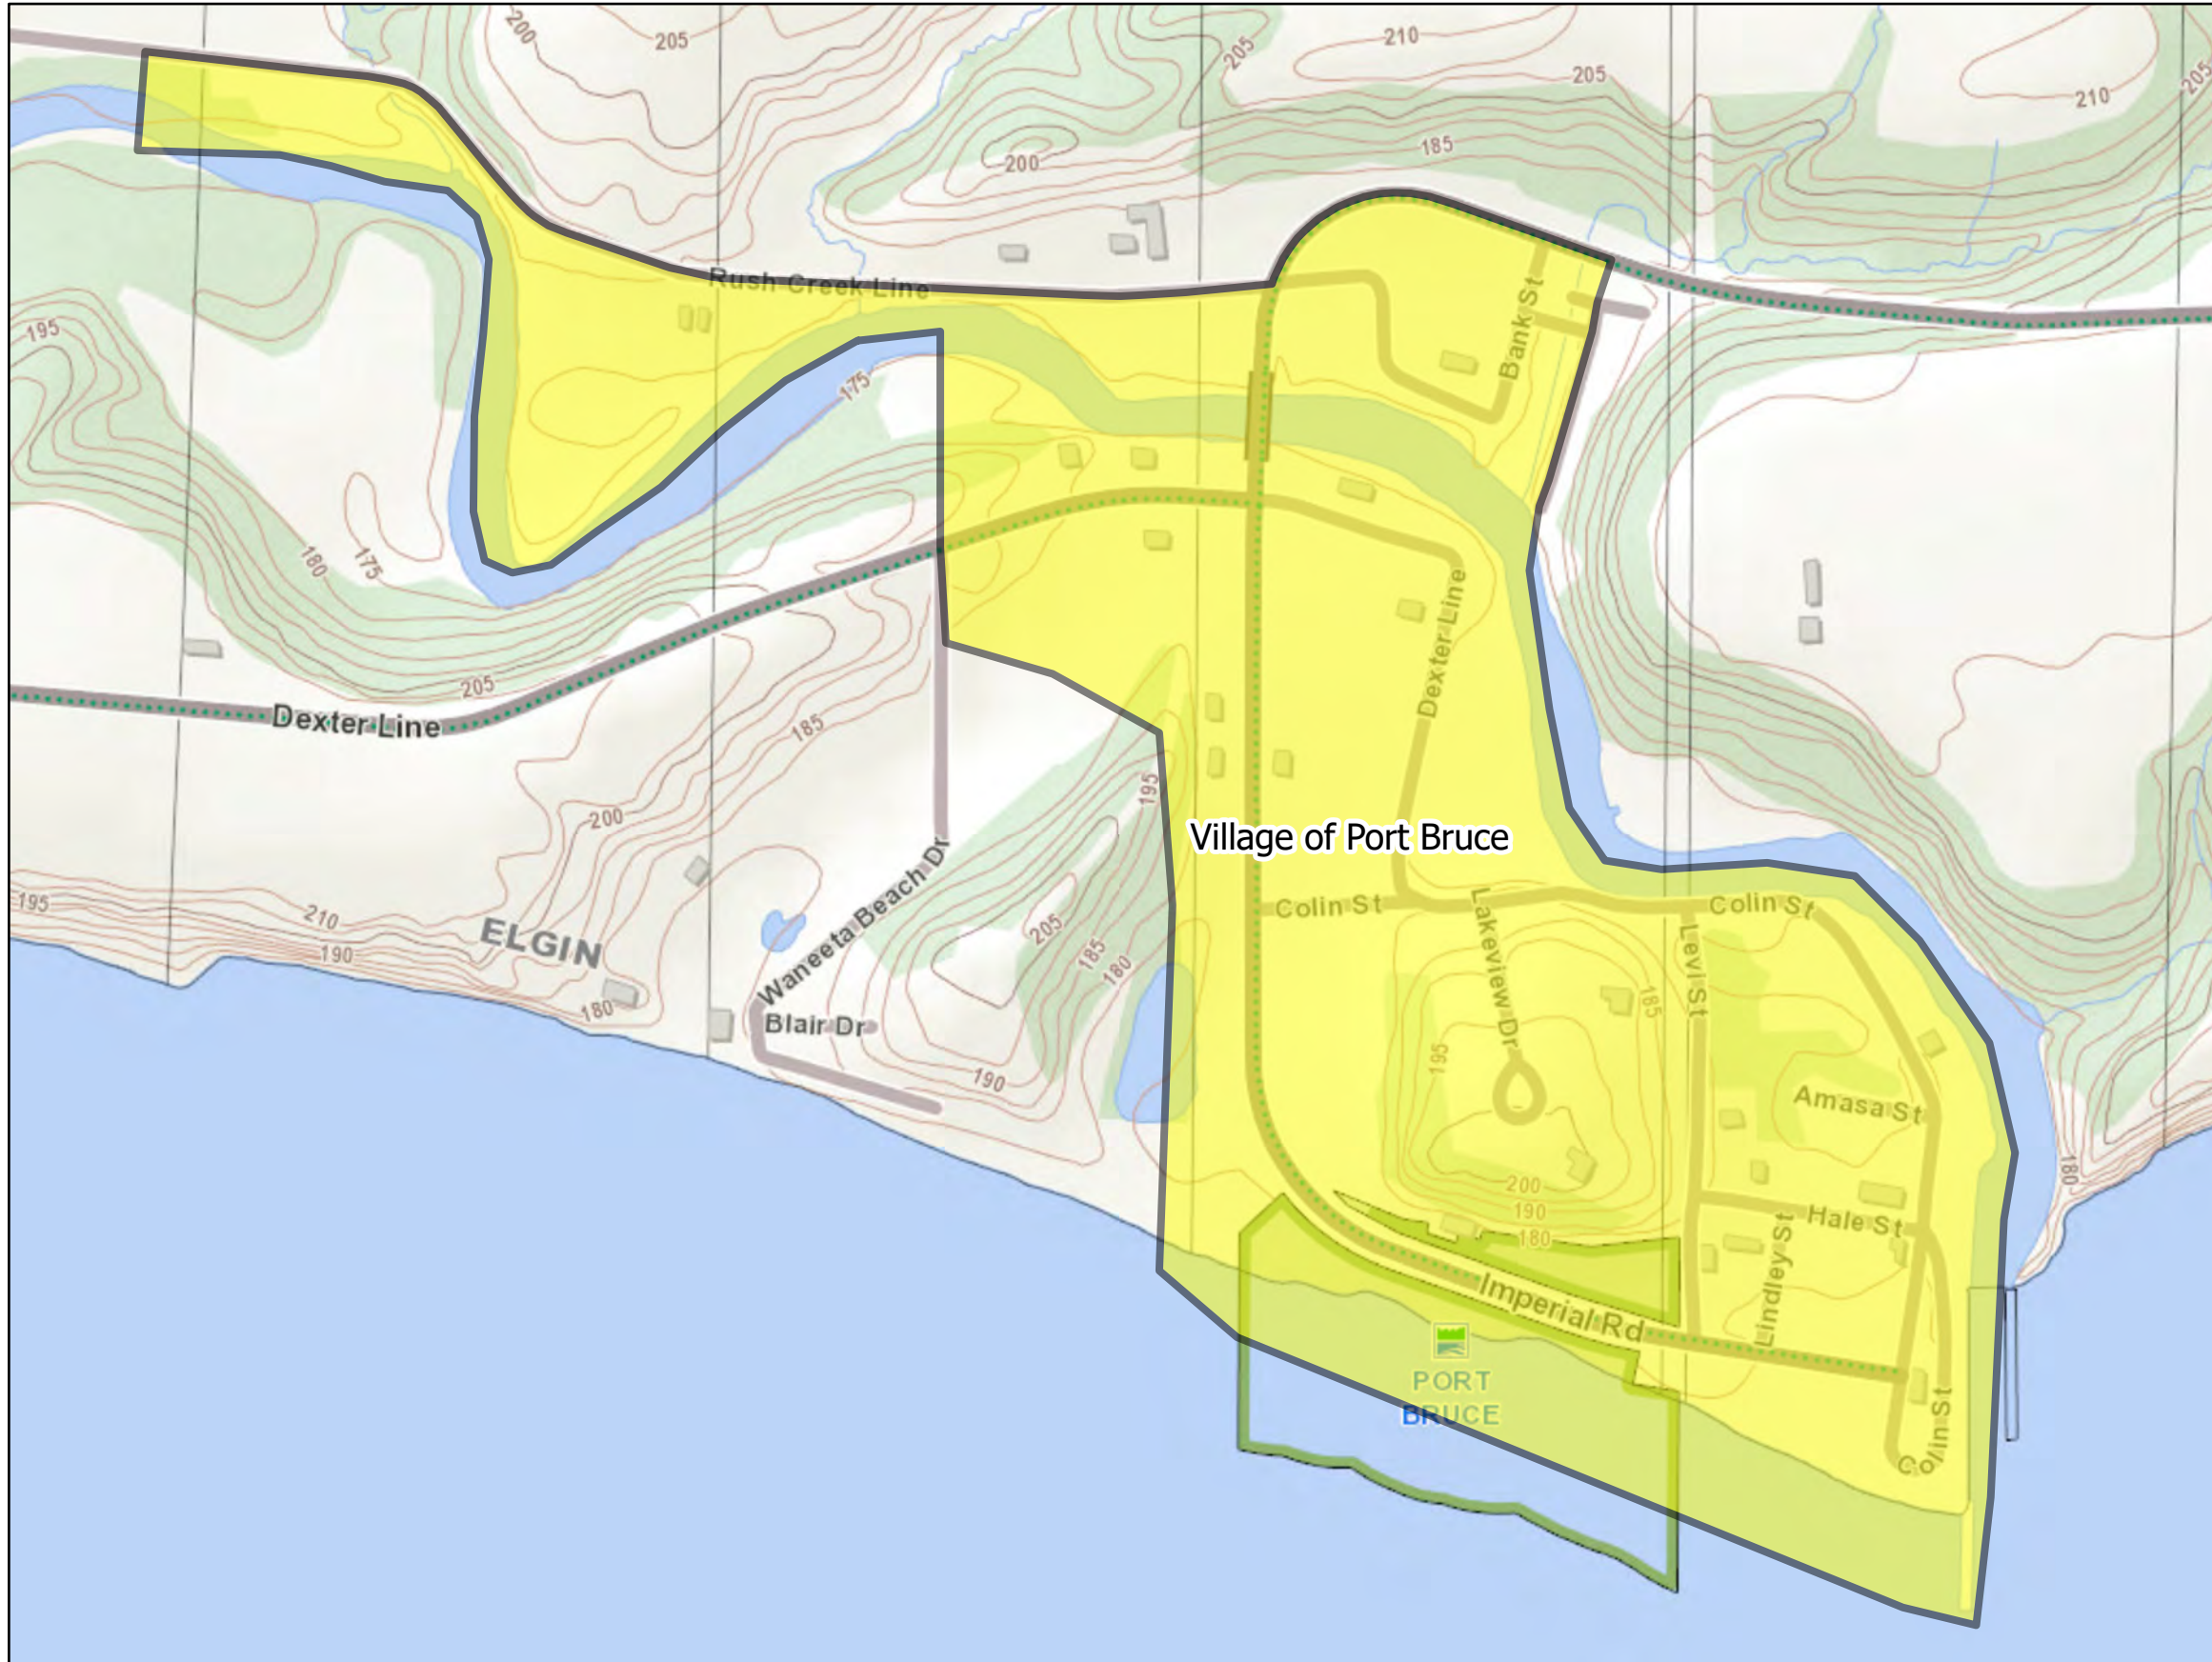

Village of Port Bruce Activation Area

Legend

- Program activation area in the Village of Port Bruce
- Municipal Boundary

The information displayed on the base map has been compiled from various sources, may not accurately reflect the area affected by the disaster and may not be to scale. The contents of this map may be changed at any time without notice. The Province of Ontario assumes no responsibility or liability for any consequences of any use of this map.