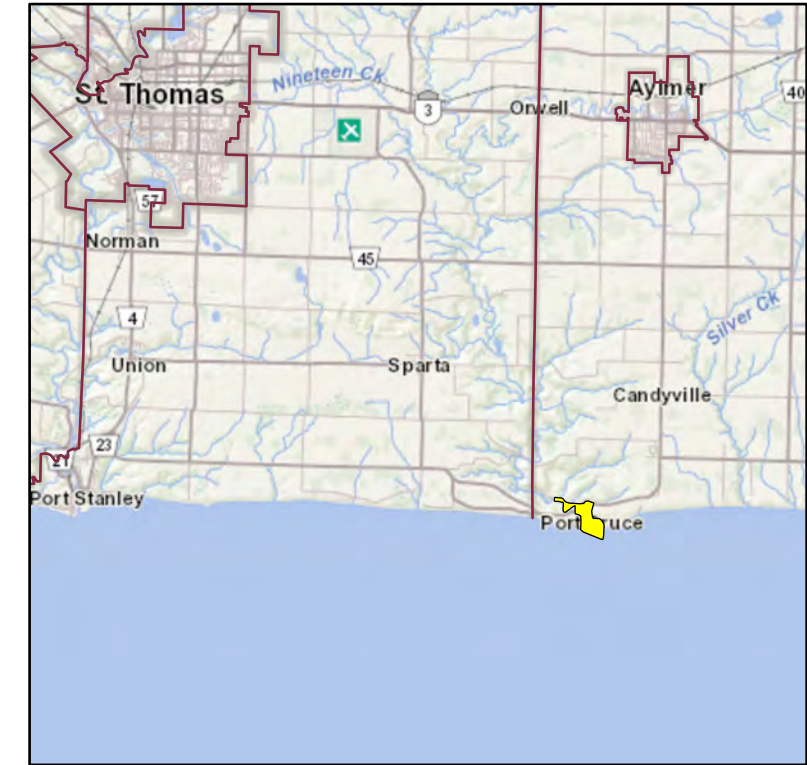

Village of Port Bruce Activation Area

Legend

- Program activation area in the Village of Port Bruce
- Municipal Boundary

The information displayed on the base map has been compiled from various sources, may not accurately reflect the area affected by the disaster and may not be to scale. The contents of this map may be changed at any time without notice. The Province of Ontario assumes no responsibility or liability for any consequences of any use of this map.