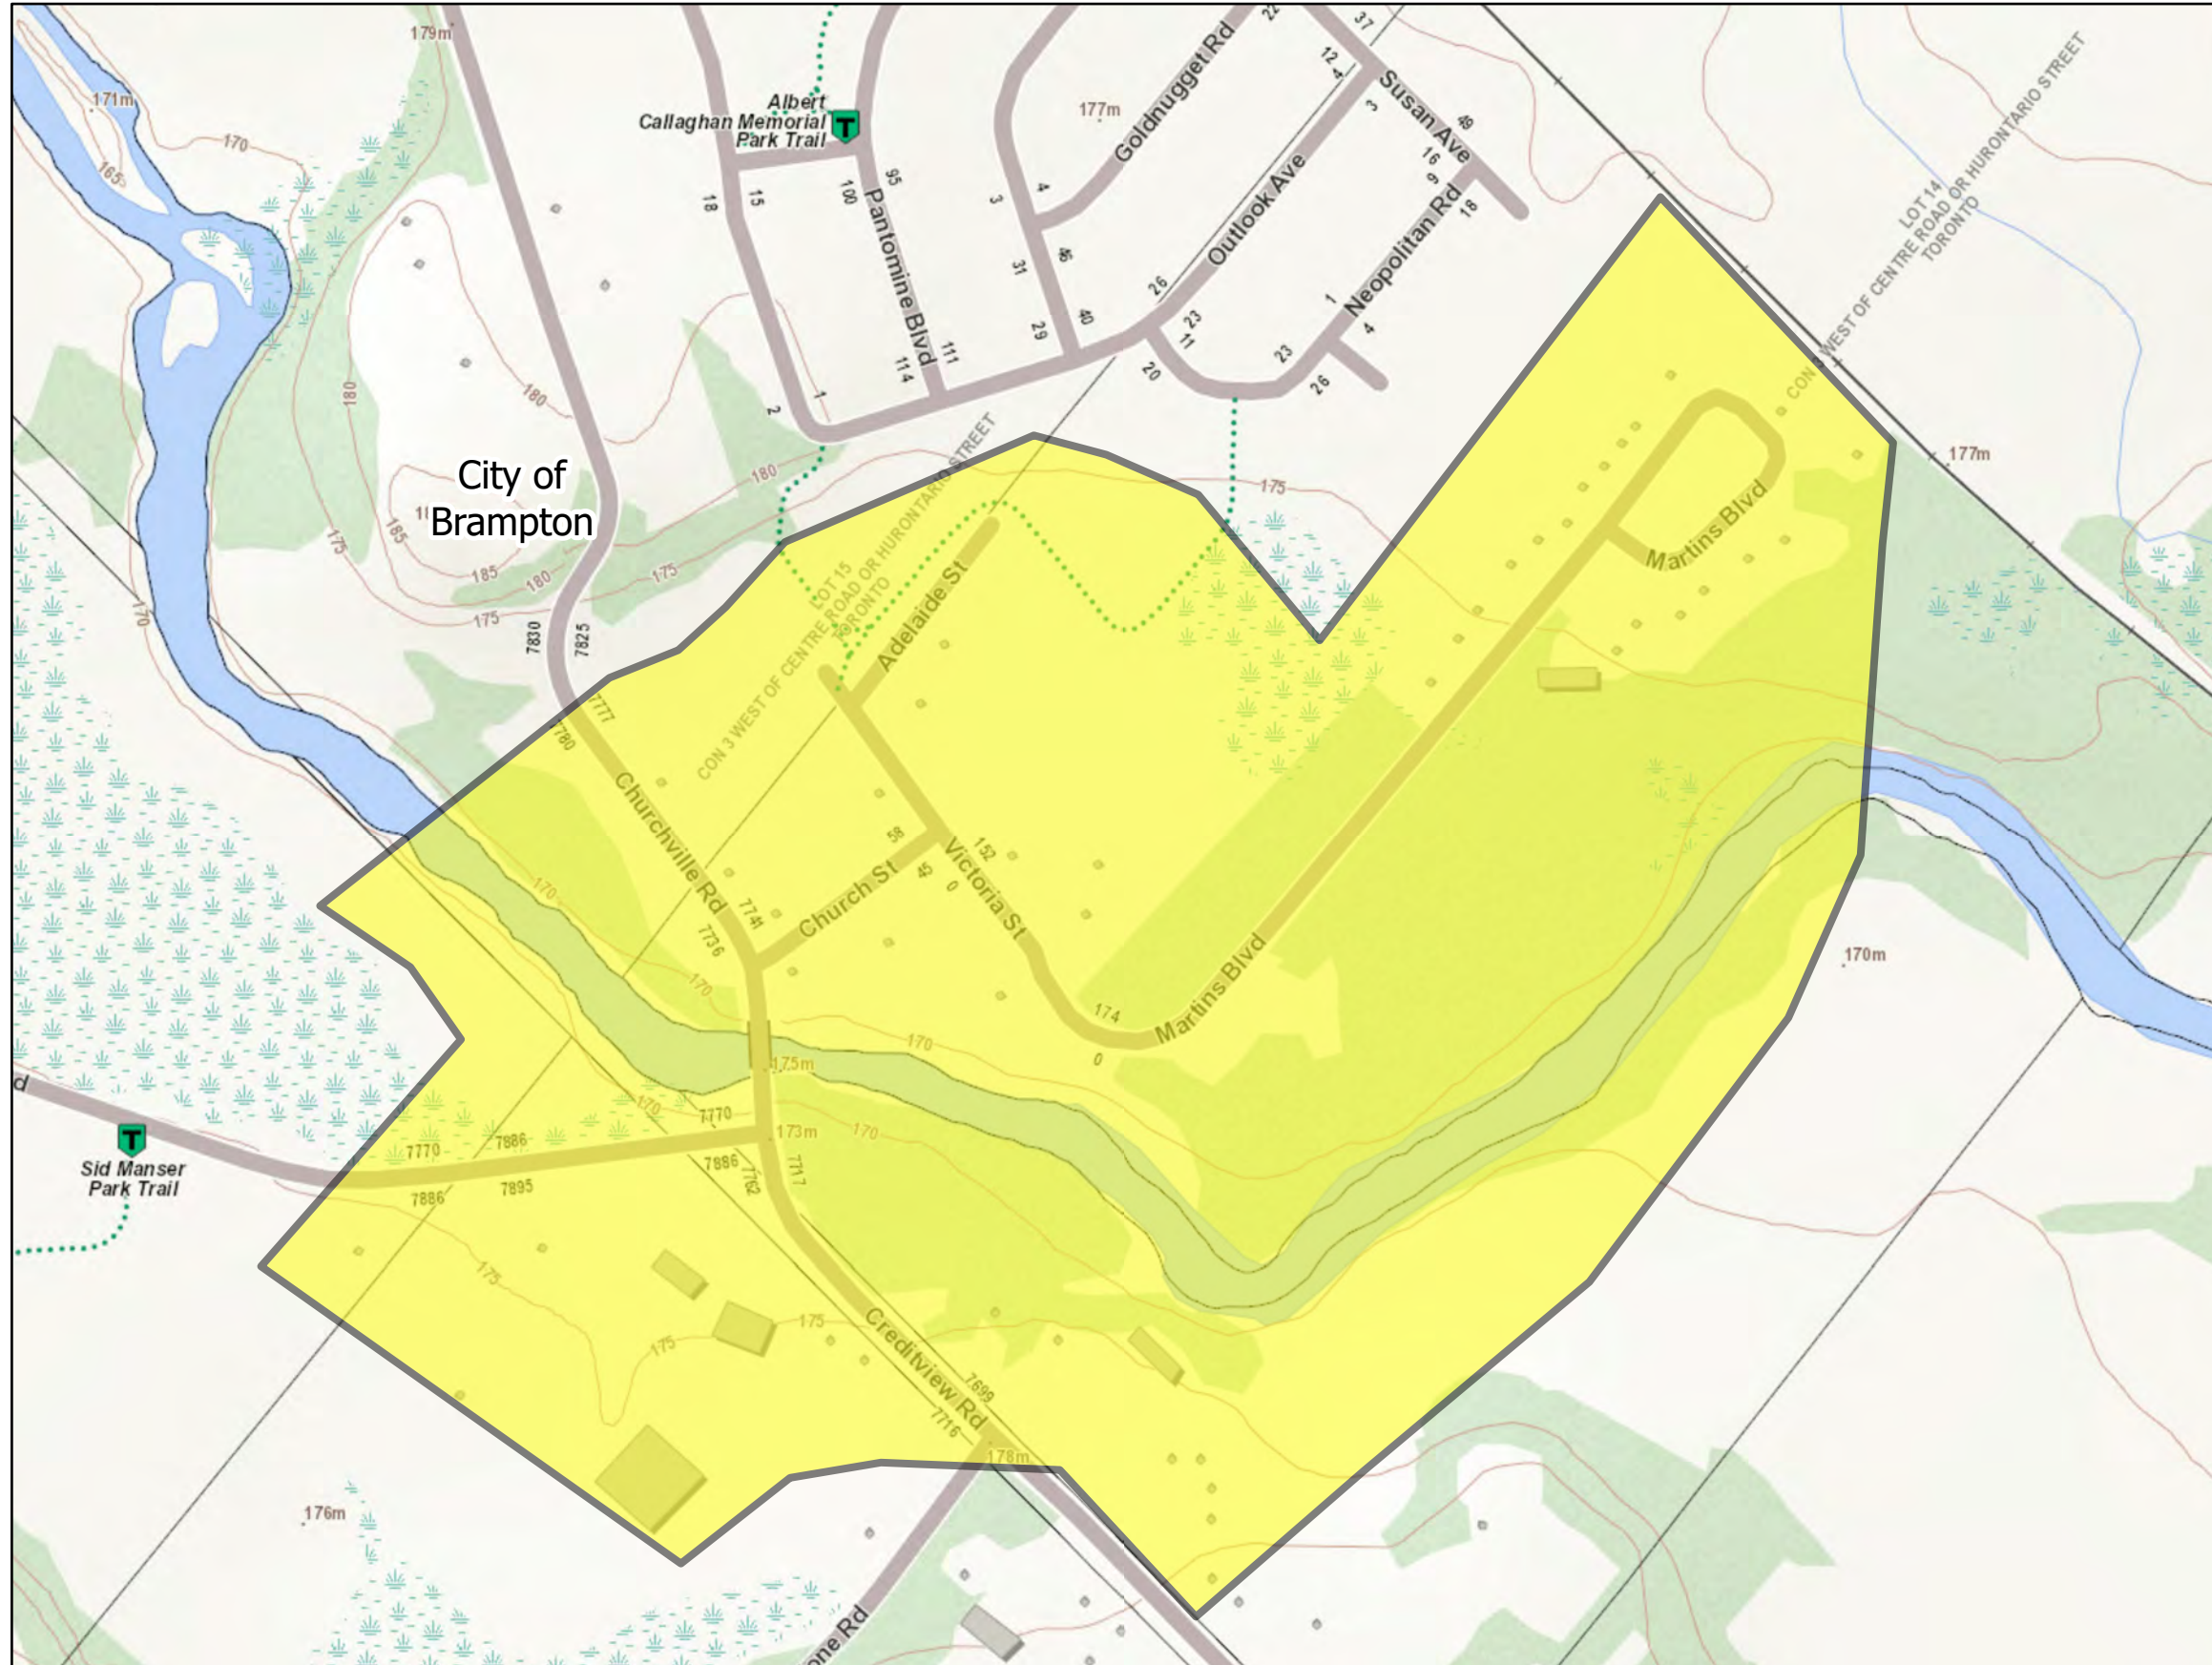

City of Brampton Activation Area

Legend

 Program activation area for the City of Brampton

The information displayed on the base map has been compiled from various sources, may not accurately reflect the area affected by the disaster and may not be to scale. The contents of this map may be changed at any time without notice. The Province of Ontario assumes no responsibility or liability for any consequences of any use of this map.