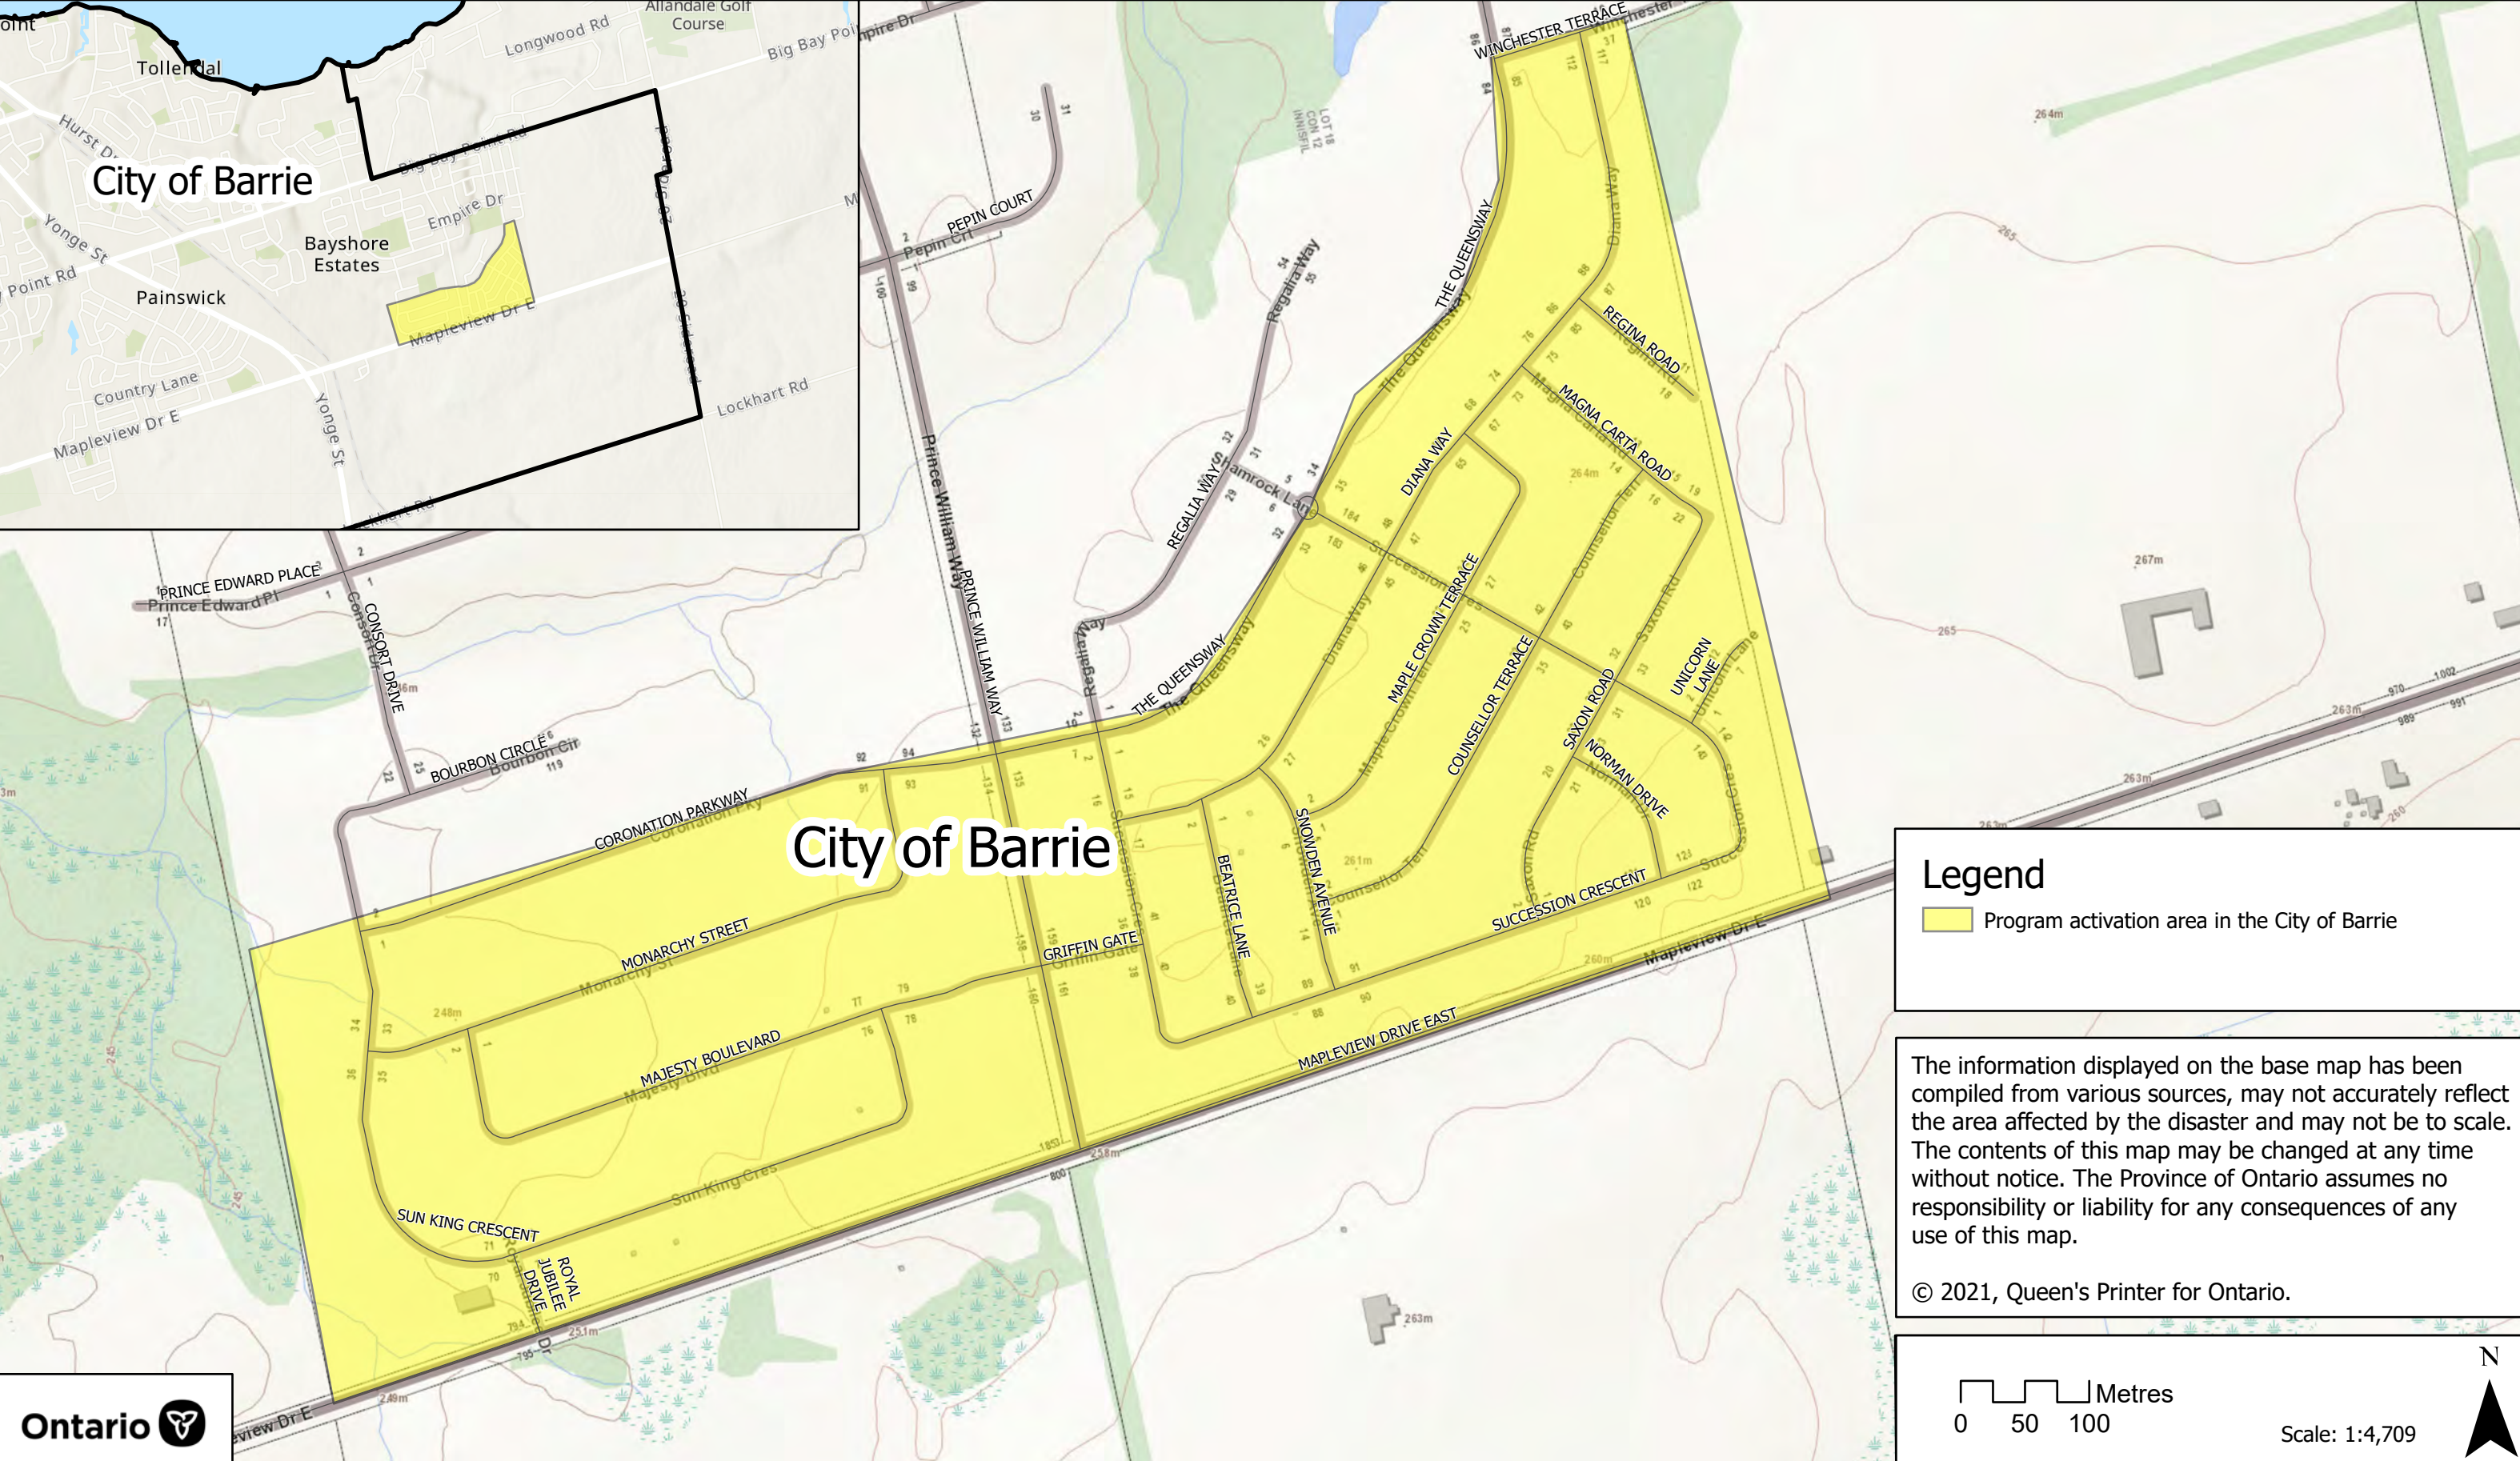

City of Barrie Tornado Activation Area

Legend

- Program activation area in the City of Barrie

The information displayed on the base map has been compiled from various sources, may not accurately reflect the area affected by the disaster and may not be to scale. The contents of this map may be changed at any time without notice. The Province of Ontario assumes no responsibility or liability for any consequences of any use of this map.