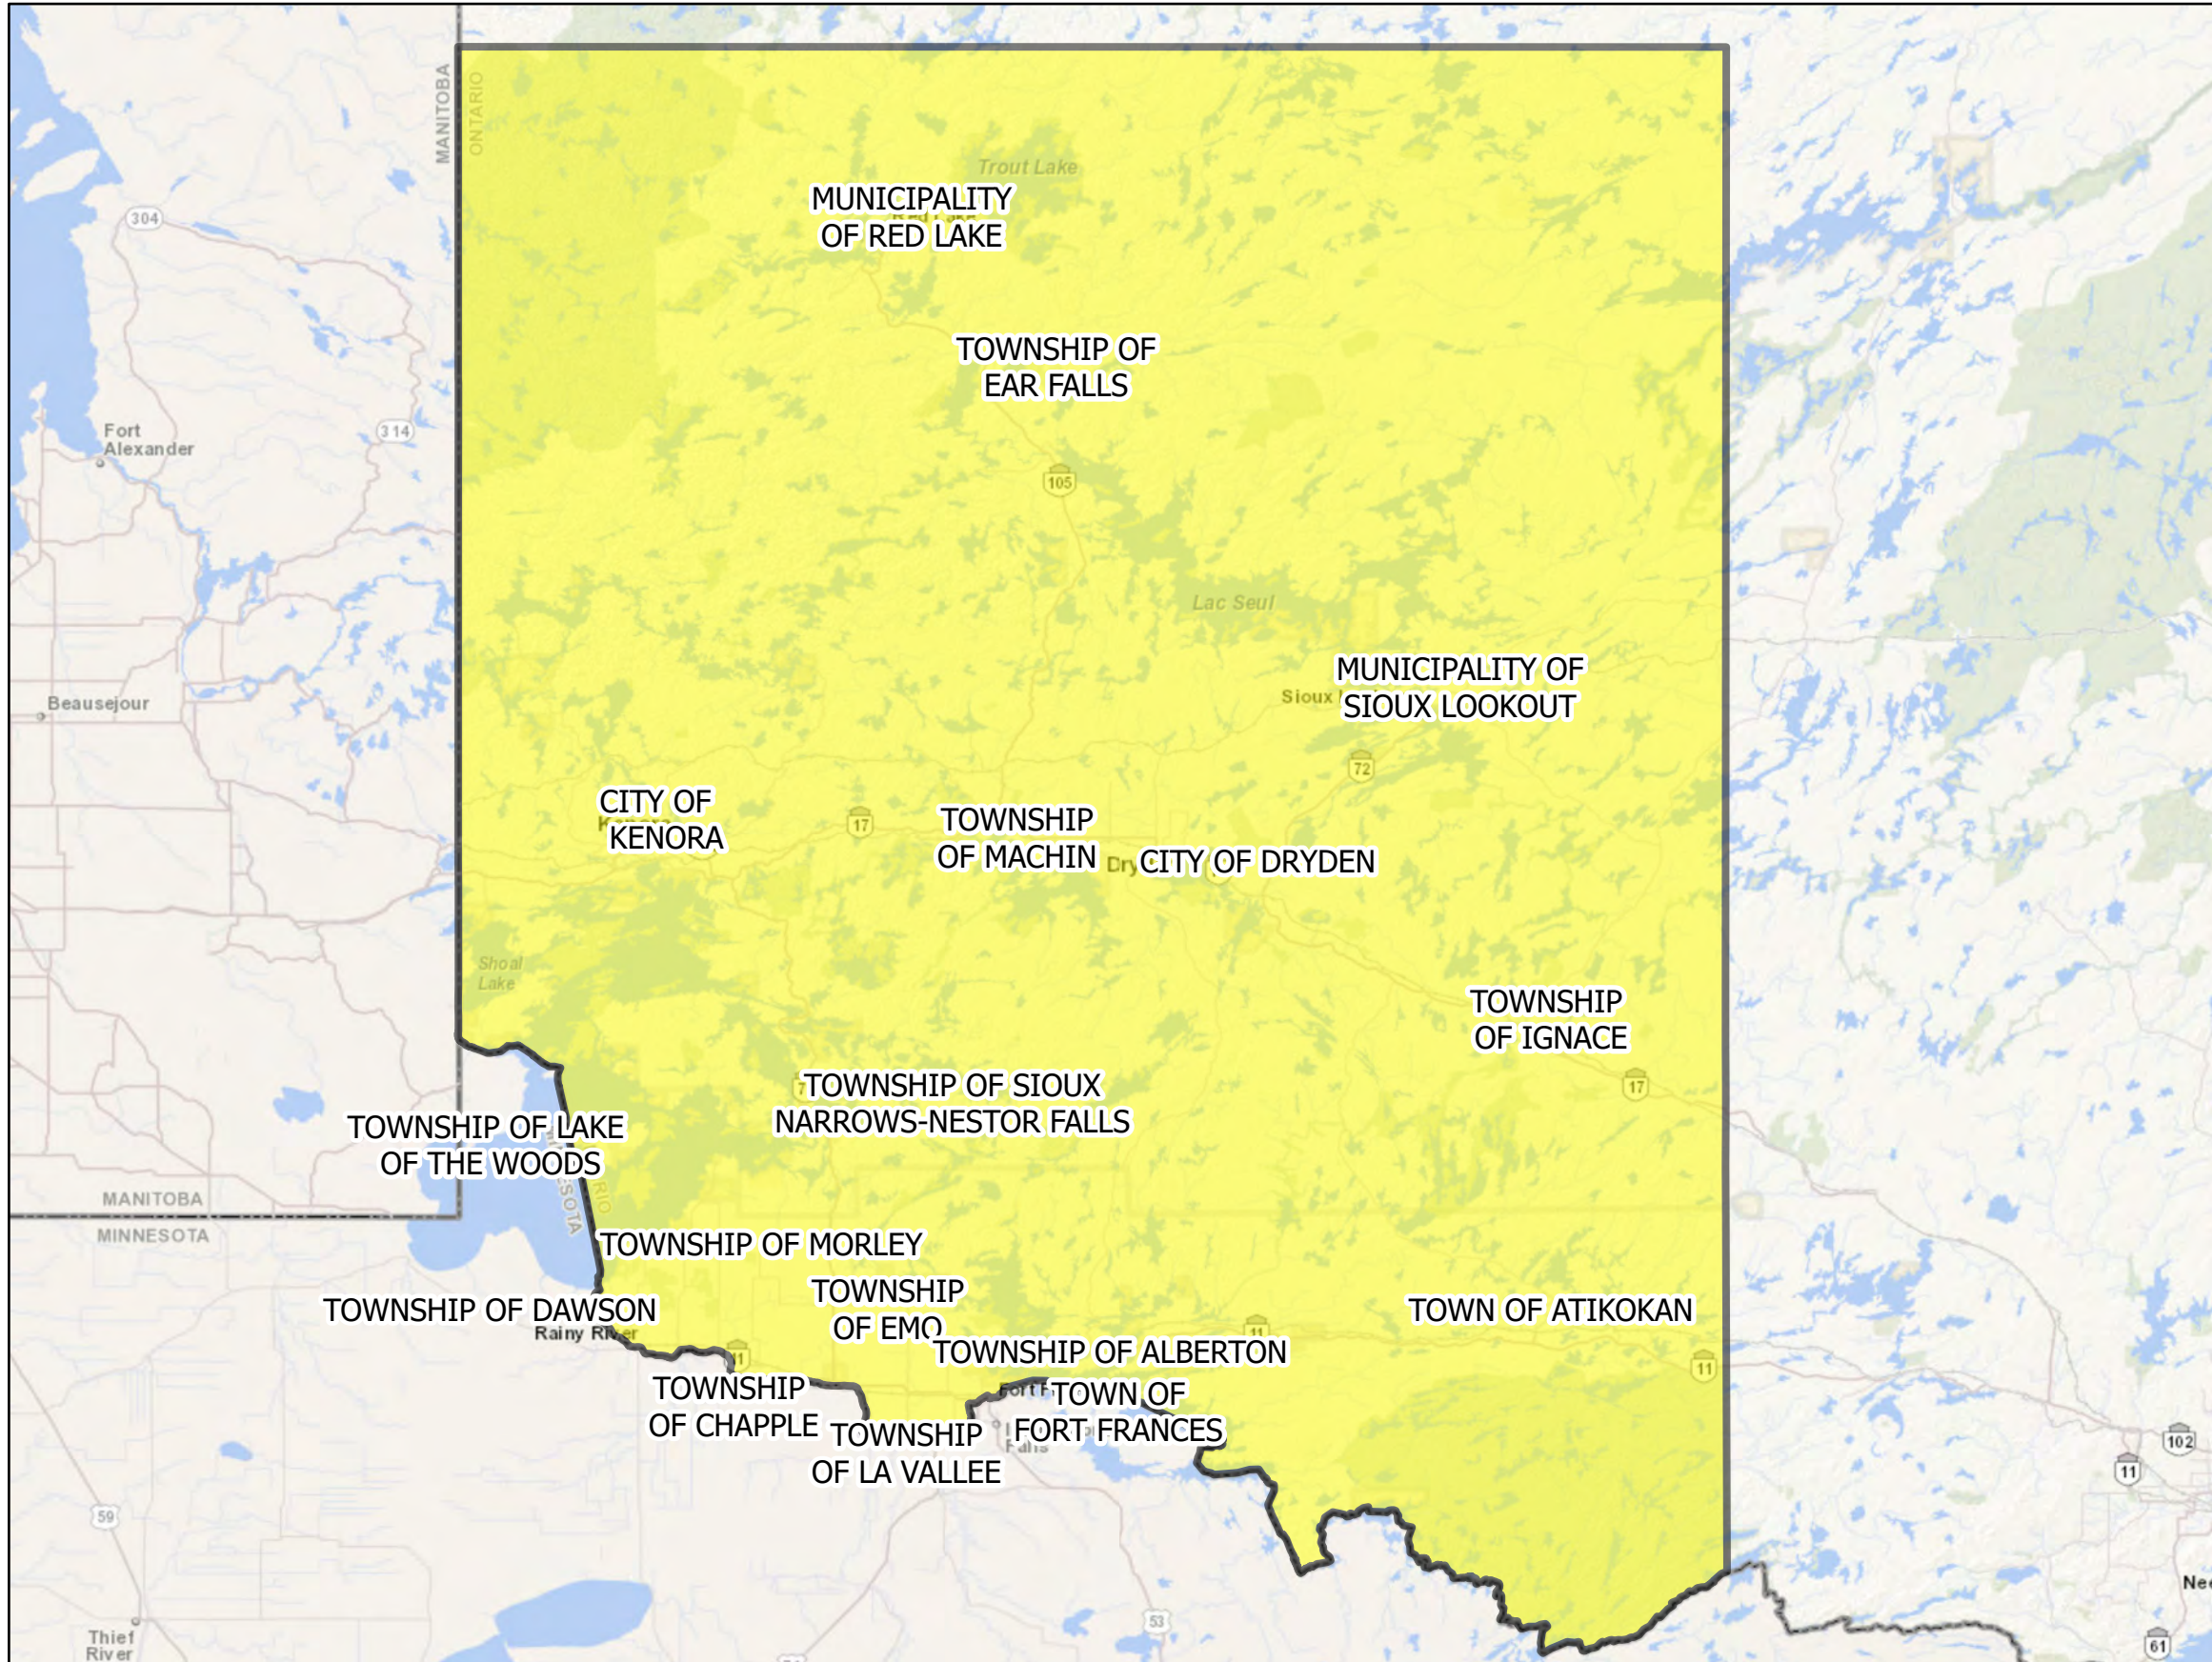

DRAO Activation Area, Northwestern Ontario Flood, 2022

Legend

- Program activation area, Northwestern Ontario Flood

The information displayed on the base map has been compiled from various sources, may not accurately reflect the area affected by the disaster and may not be to scale. The contents of this map may be changed at any time without notice. The Province of Ontario assumes no responsibility or liability for any consequences of any use of this map.