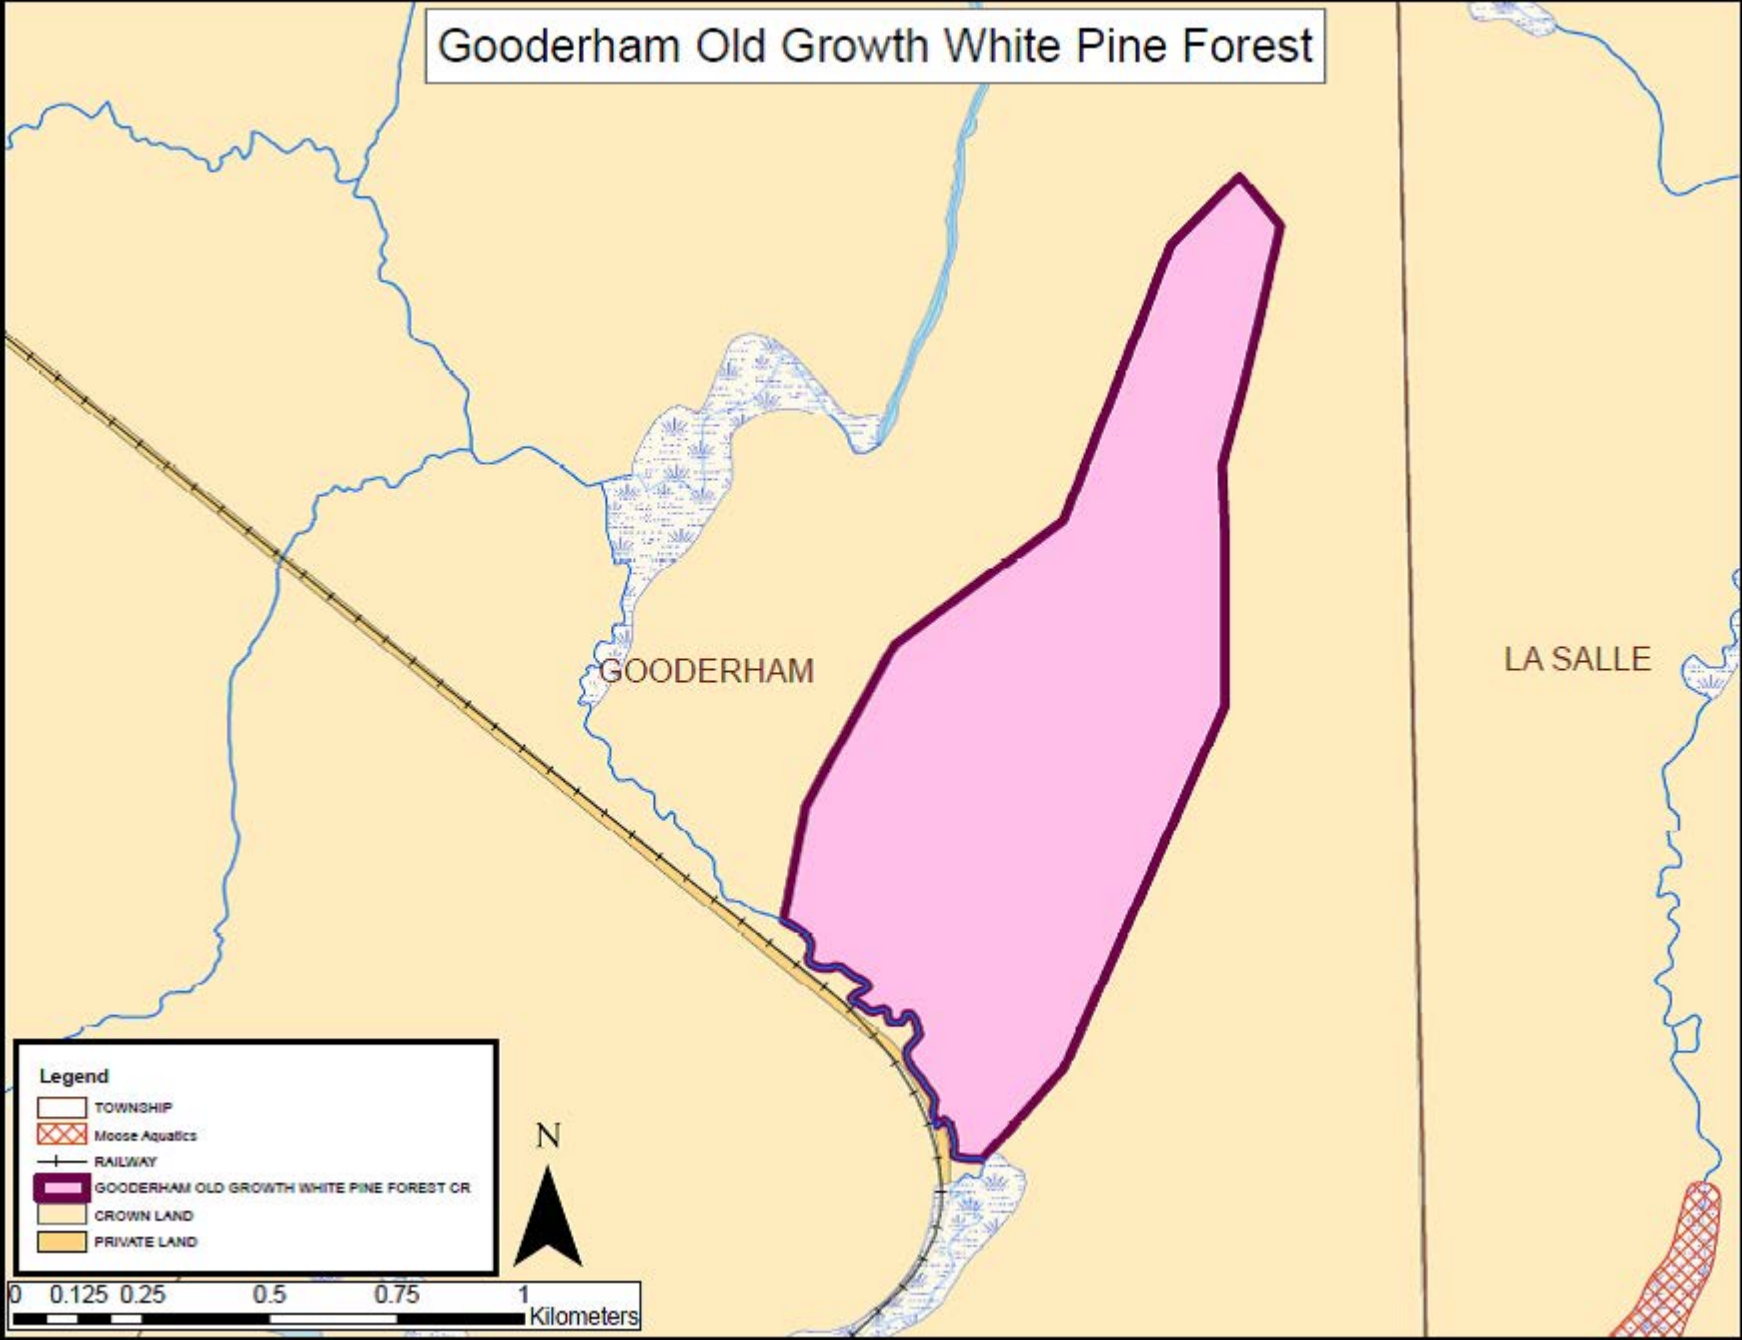

# Gooderham Old Growth White Pine Forest

GOODERHAM

LA SALLE

**Legend**

- TOWNSHIP
- Moose Aquatics
- RAILWAY
- GOODERHAM OLD GROWTH WHITE PINE FOREST CR
- CROWN LAND
- PRIVATE LAND