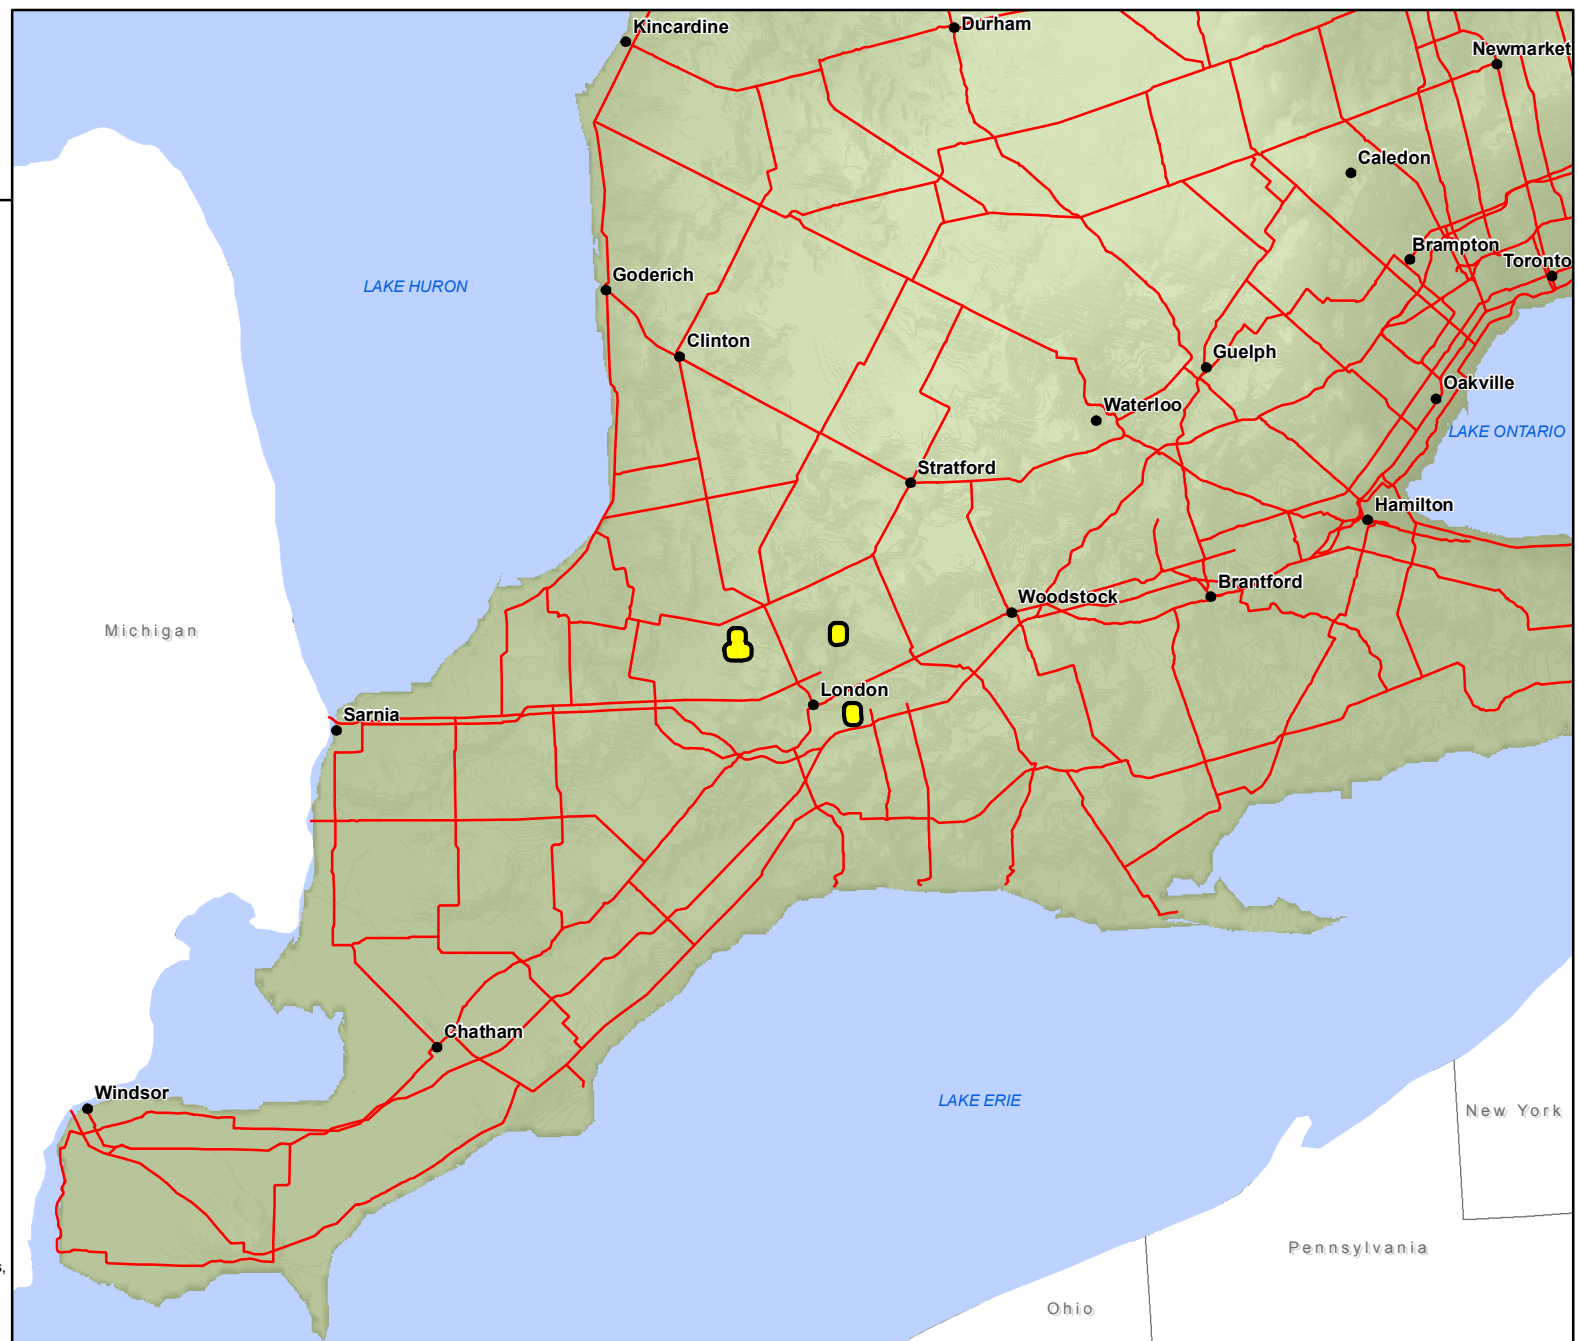

Wood-poppy in Ontario

as recorded by the Ontario Natural
Heritage Information Centre as of
February 29, 2012

- Communities
- Roads
- Species occurrence

Areas in yellow represent known occurrences of this species. For animals this includes areas such as breeding colonies, breeding ponds, denning sites and hibernacula. For plants this is usually where it occurs naturally.

0 5 10 20 30 40
Kilometres

For information on species at risk, visit: ontario.ca/speciesatrisk

To learn more about the Ontario Natural Heritage Information Centre, visit: nhic.mnr.gov.on.ca

Note:

This map should not be relied on as a complete and accurate representation for locations of species at risk, routes or locations, nor as a guide to navigation. The Ontario Ministry of Natural Resources shall not be liable in any way for the use of, or reliance upon, this map or any information on this map.