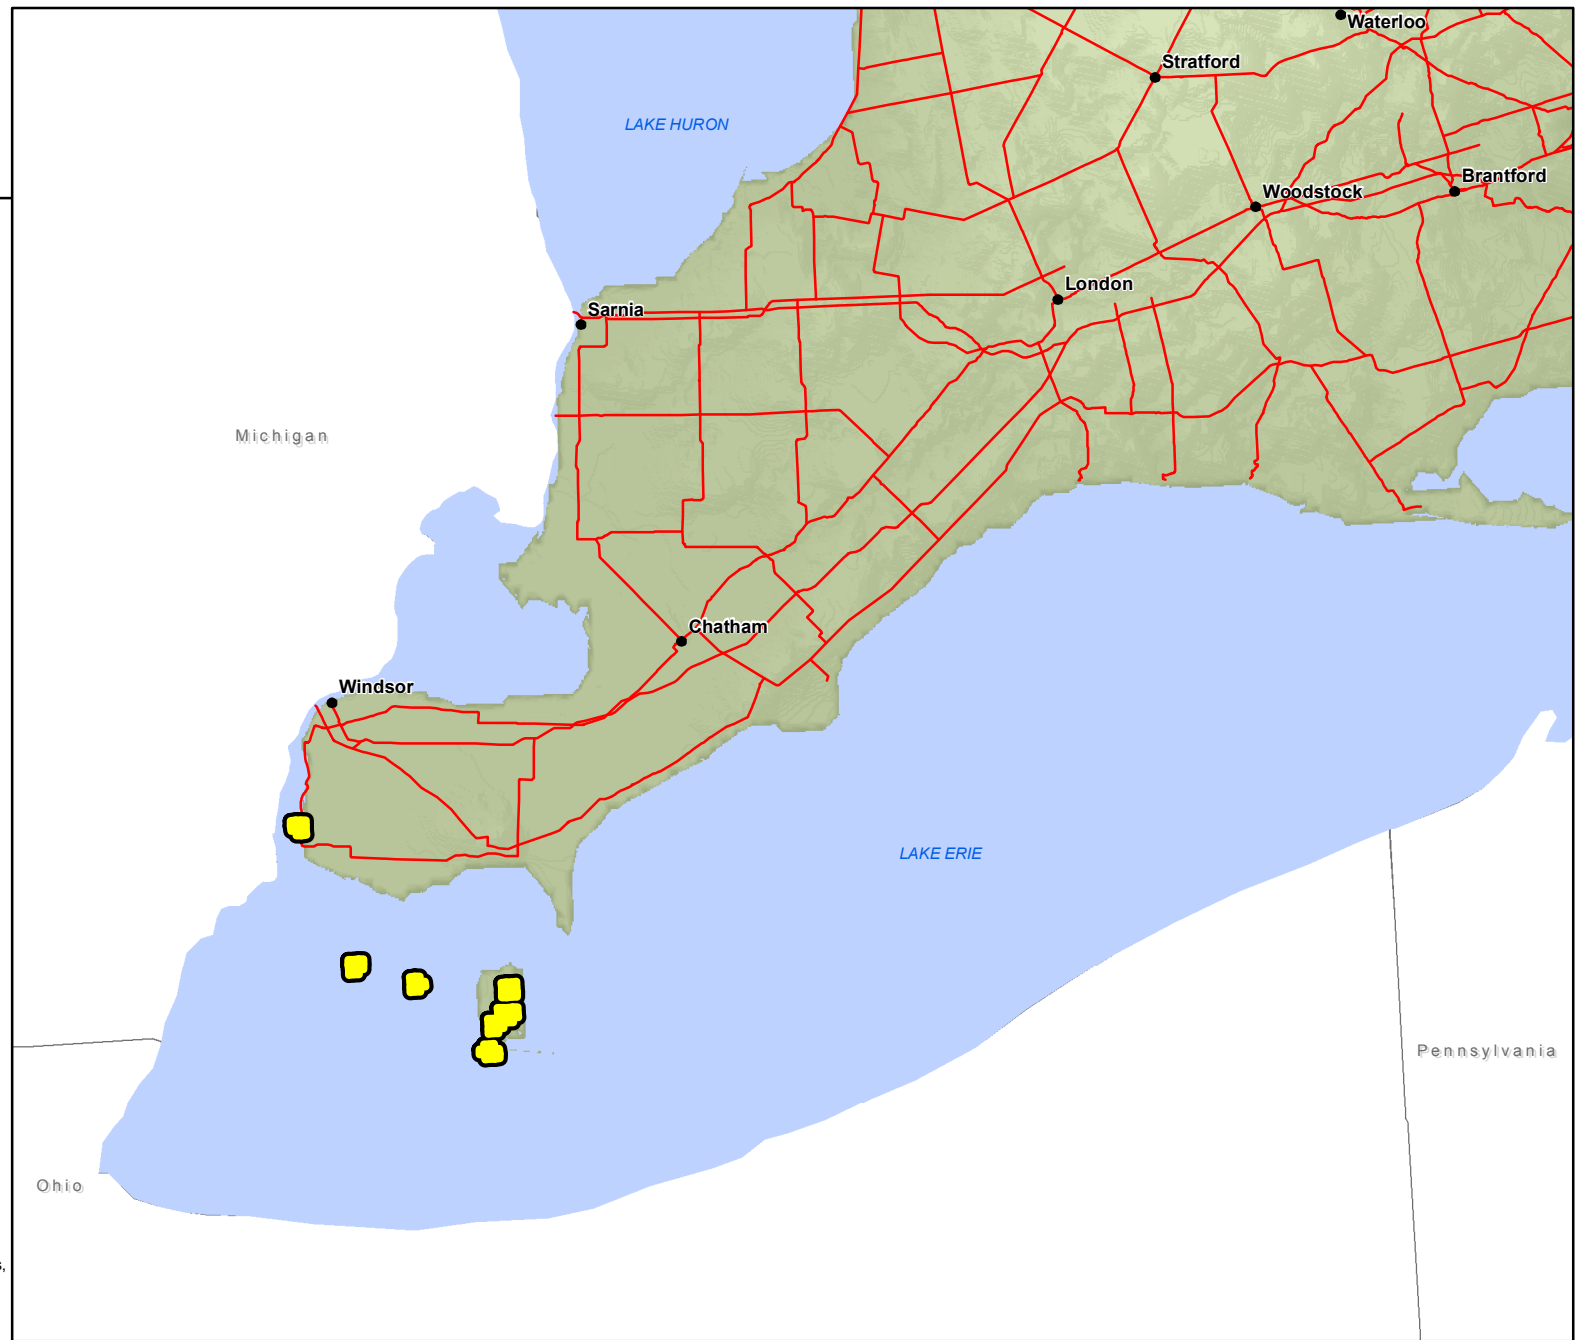

# Wild Hyacinth in Ontario

as recorded by the Ontario Natural  
Heritage Information Centre as of  
February 29, 2012

- Communities
- Roads
- Species occurrence

Areas in yellow represent known occurrences of this species. For animals this includes areas such as breeding colonies, breeding ponds, denning sites and hibernacula. For plants this is usually where it occurs naturally.

0 5 10 20 30 40  
Kilometres

For information on species at risk, visit: [ontario.ca/speciesatrisk](http://ontario.ca/speciesatrisk)

To learn more about the Ontario Natural Heritage Information  
Centre, visit: [nhic.mnr.gov.on.ca](http://nhic.mnr.gov.on.ca)

## Note:

This map should not be relied on as a complete and accurate representation for locations of species at risk, routes or locations, nor as a guide to navigation. The Ontario Ministry of Natural Resources shall not be liable in any way for the use of, or reliance upon, this map or any information on this map.