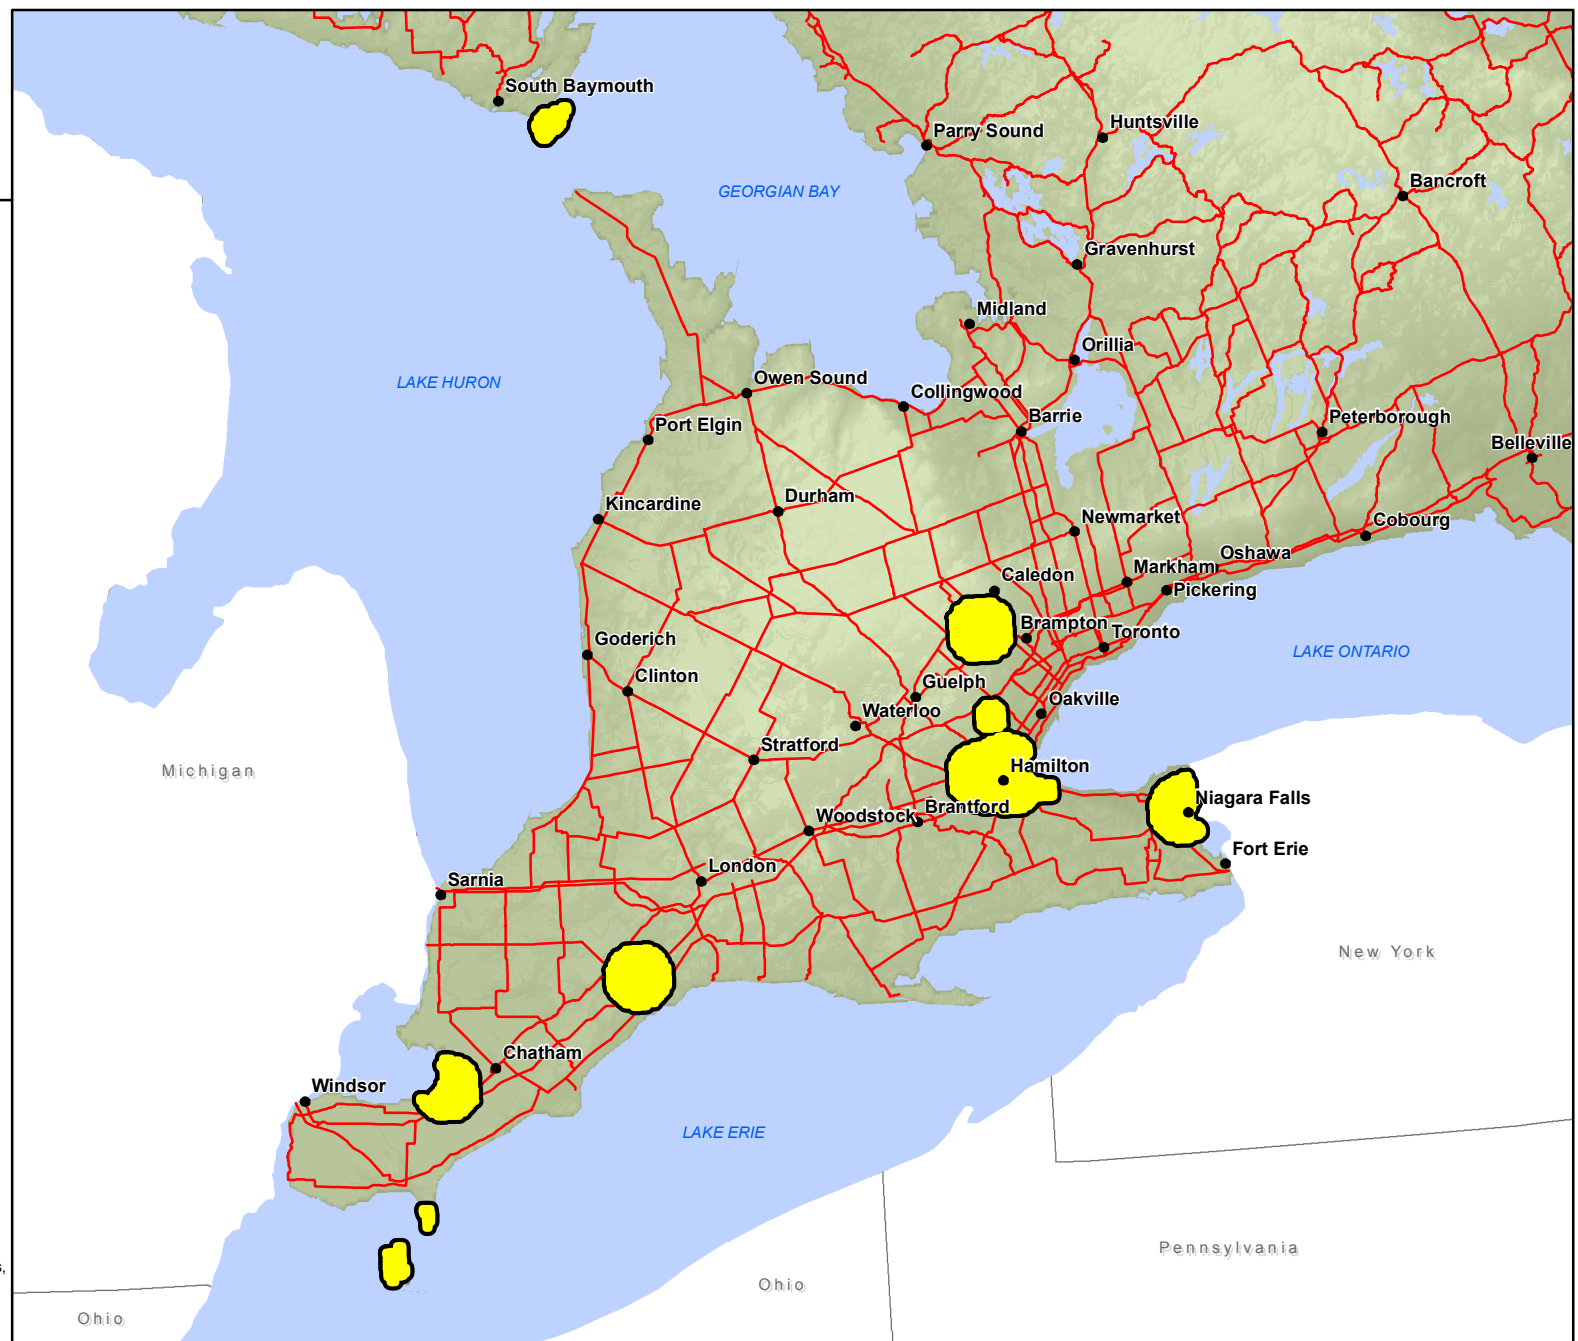

# Timber Rattlesnake in Ontario

as recorded by the Ontario Natural  
Heritage Information Centre as of  
February 29, 2012

- Communities
- Roads
- Species occurrence

Areas in yellow represent known occurrences of this species. For animals this includes areas such as breeding colonies, breeding ponds, denning sites and hibernacula. For plants this is usually where it occurs naturally.

For information on species at risk, visit: [ontario.ca/speciesatrisk](http://ontario.ca/speciesatrisk)

To learn more about the Ontario Natural Heritage Information Centre, visit: [nhic.mnr.gov.on.ca](http://nhic.mnr.gov.on.ca)

## Note:

This map should not be relied on as a complete and accurate representation for locations of species at risk, routes or locations, nor as a guide to navigation. The Ontario Ministry of Natural Resources shall not be liable in any way for the use of, or reliance upon, this map or any information on this map.