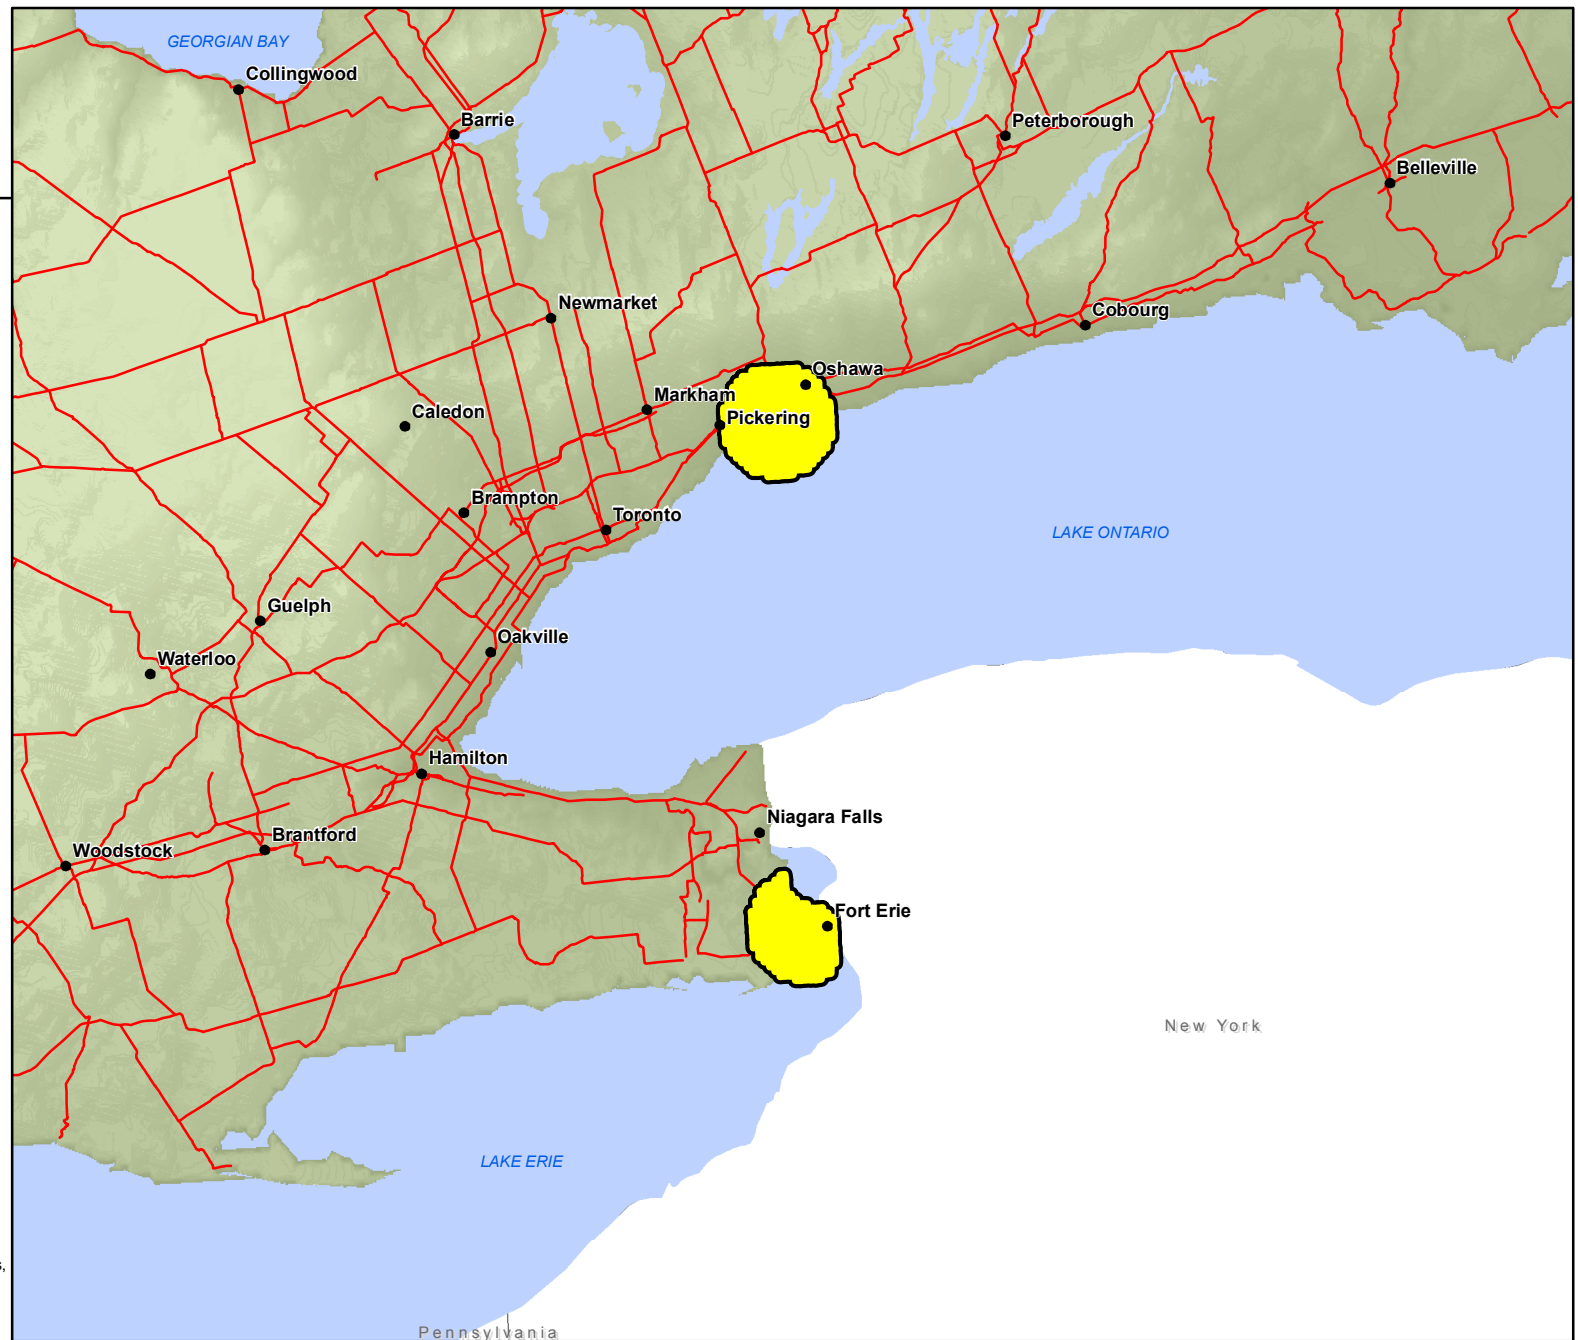

Spring Salamander in Ontario

as recorded by the Ontario Natural
Heritage Information Centre as of
February 29, 2012

- Communities
- Roads
- Species occurrence

Areas in yellow represent known occurrences of this species. For animals this includes areas such as breeding colonies, breeding ponds, denning sites and hibernacula. For plants this is usually where it occurs naturally.

For information on species at risk, visit: ontario.ca/speciesatrisk

To learn more about the Ontario Natural Heritage Information Centre, visit: nhic.mnr.gov.on.ca

Note:

This map should not be relied on as a complete and accurate representation for locations of species at risk, routes or locations, nor as a guide to navigation. The Ontario Ministry of Natural Resources shall not be liable in any way for the use of, or reliance upon, this map or any information on this map.