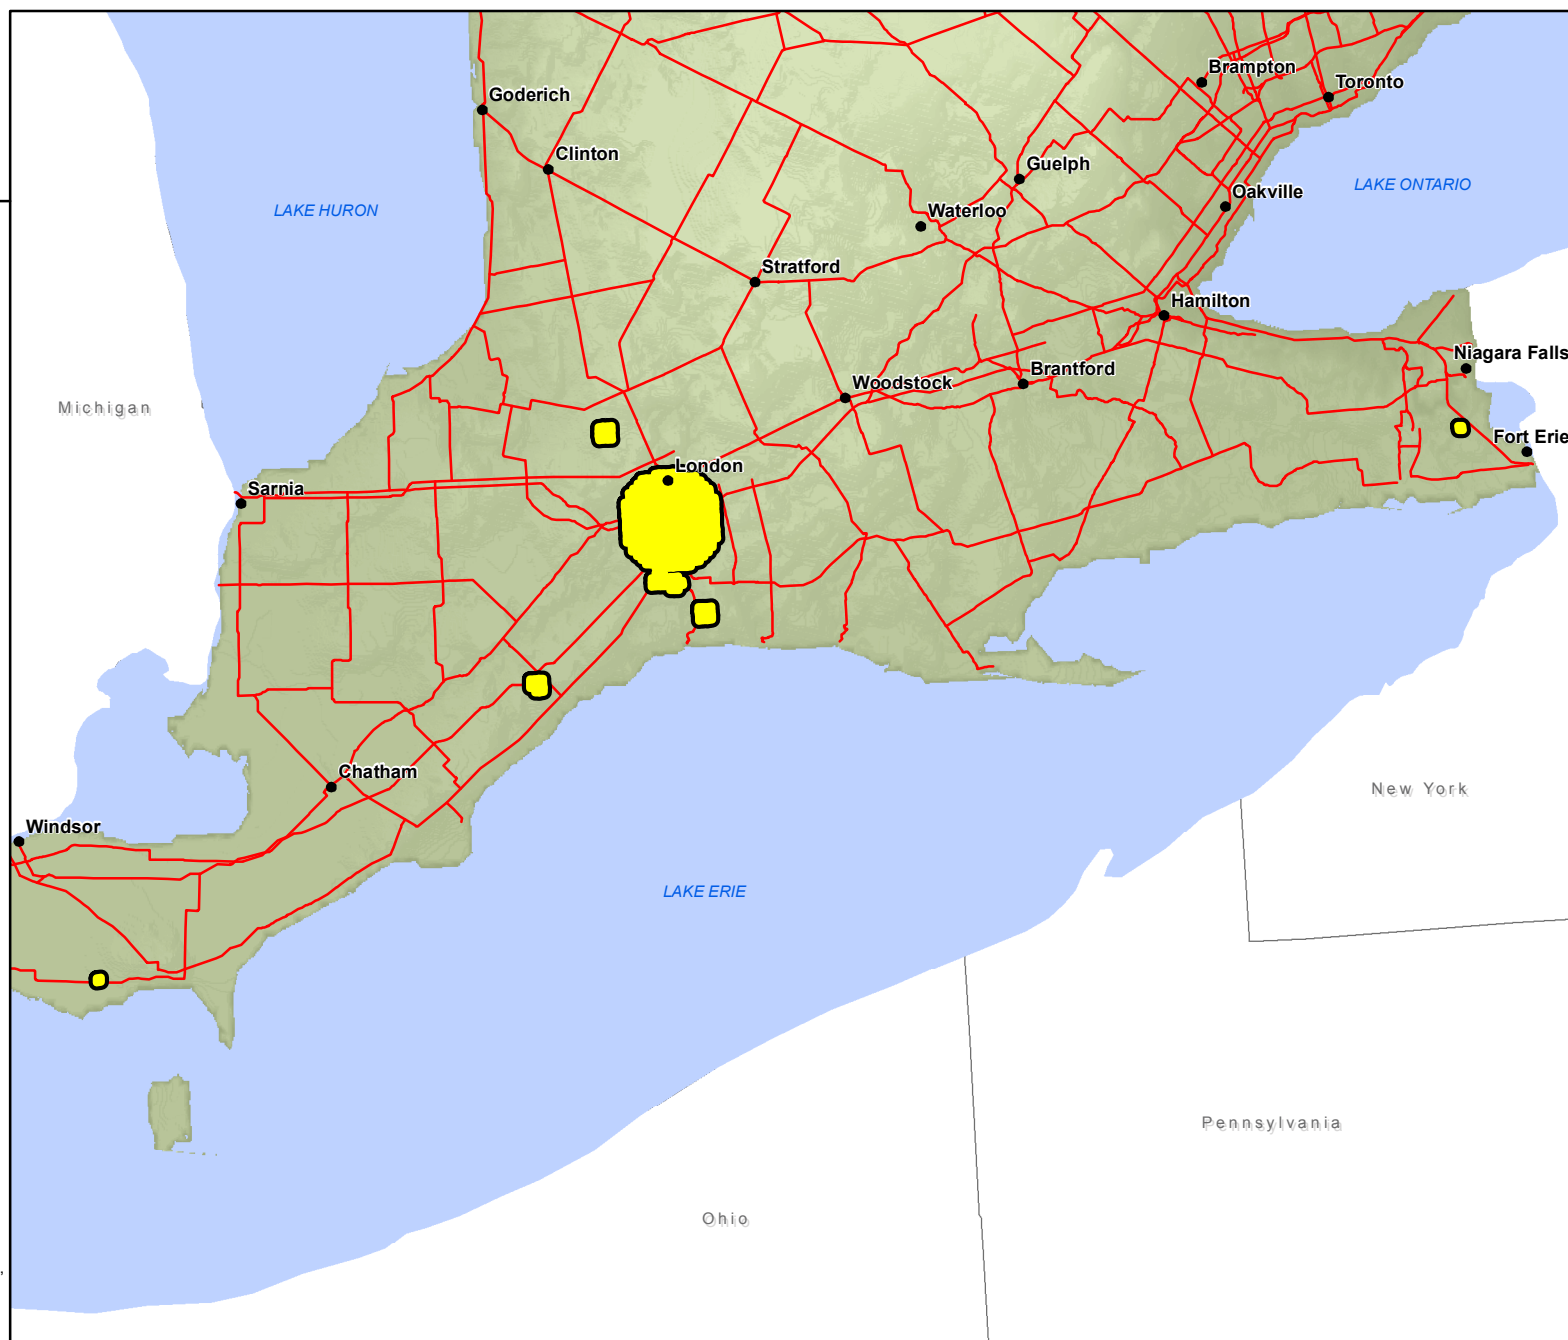

Spoon-leaved Moss in Ontario

as recorded by the Ontario Natural Heritage Information Centre as of February 29, 2012

- Communities
- Roads
- Species occurrence

Areas in yellow represent known occurrences of this species. For animals this includes areas such as breeding colonies, breeding ponds, denning sites and hibernacula. For plants this is usually where it occurs naturally.

For information on species at risk, visit: ontario.ca/speciesatrisk

To learn more about the Ontario Natural Heritage Information Centre, visit: nhic.mnr.gov.on.ca

Note:

This map should not be relied on as a complete and accurate representation for locations of species at risk, routes or locations, nor as a guide to navigation. The Ontario Ministry of Natural Resources shall not be liable in any way for the use of, or reliance upon, this map or any information on this map.