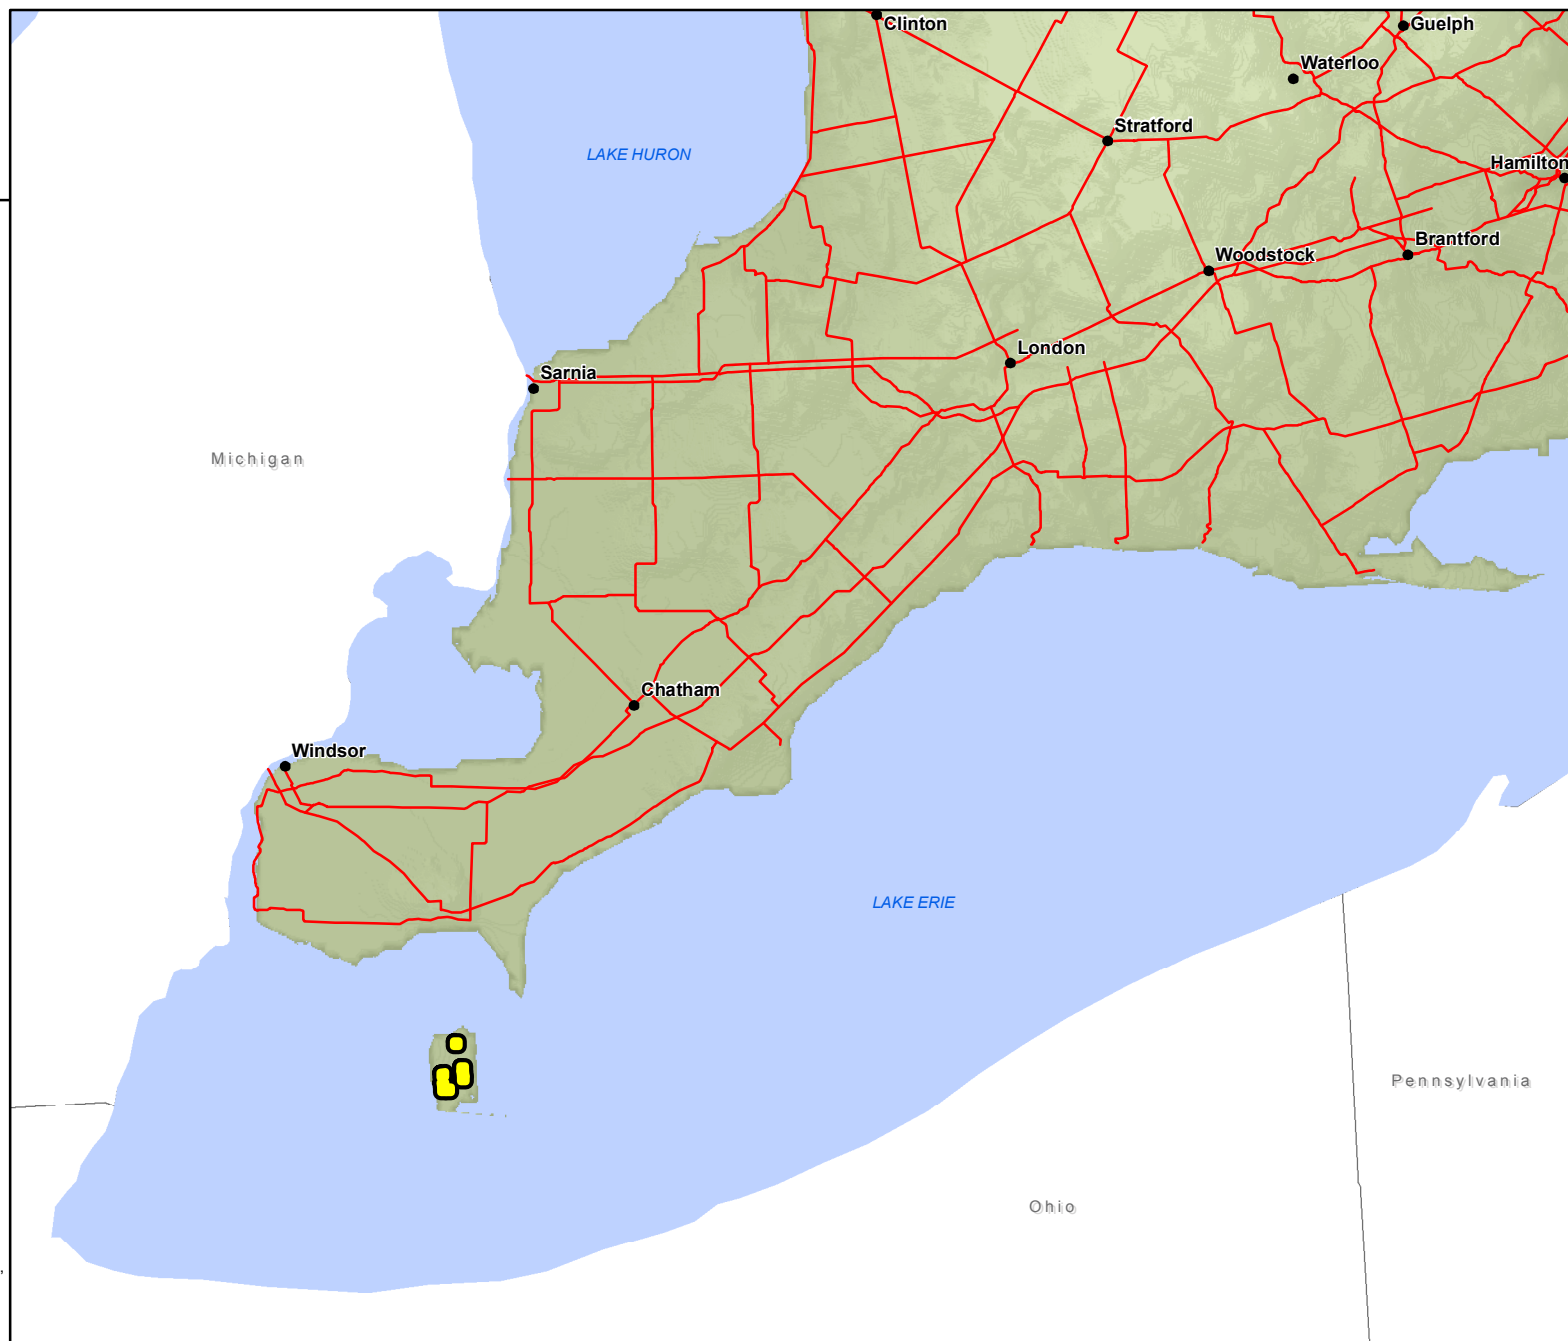

Small-mouthed Salamander in Ontario

as recorded by the Ontario Natural Heritage Information Centre as of February 29, 2012

- Communities
- Roads
- Species occurrence

Areas in yellow represent known occurrences of this species. For animals this includes areas such as breeding colonies, breeding ponds, denning sites and hibernacula. For plants this is usually where it occurs naturally.

0 5 10 20 30 40
Kilometres

For information on species at risk, visit: ontario.ca/speciesatrisk

To learn more about the Ontario Natural Heritage Information Centre, visit: nhic.mnr.gov.on.ca

Note:

This map should not be relied on as a complete and accurate representation for locations of species at risk, routes or locations, nor as a guide to navigation. The Ontario Ministry of Natural Resources shall not be liable in any way for the use of, or reliance upon, this map or any information on this map.