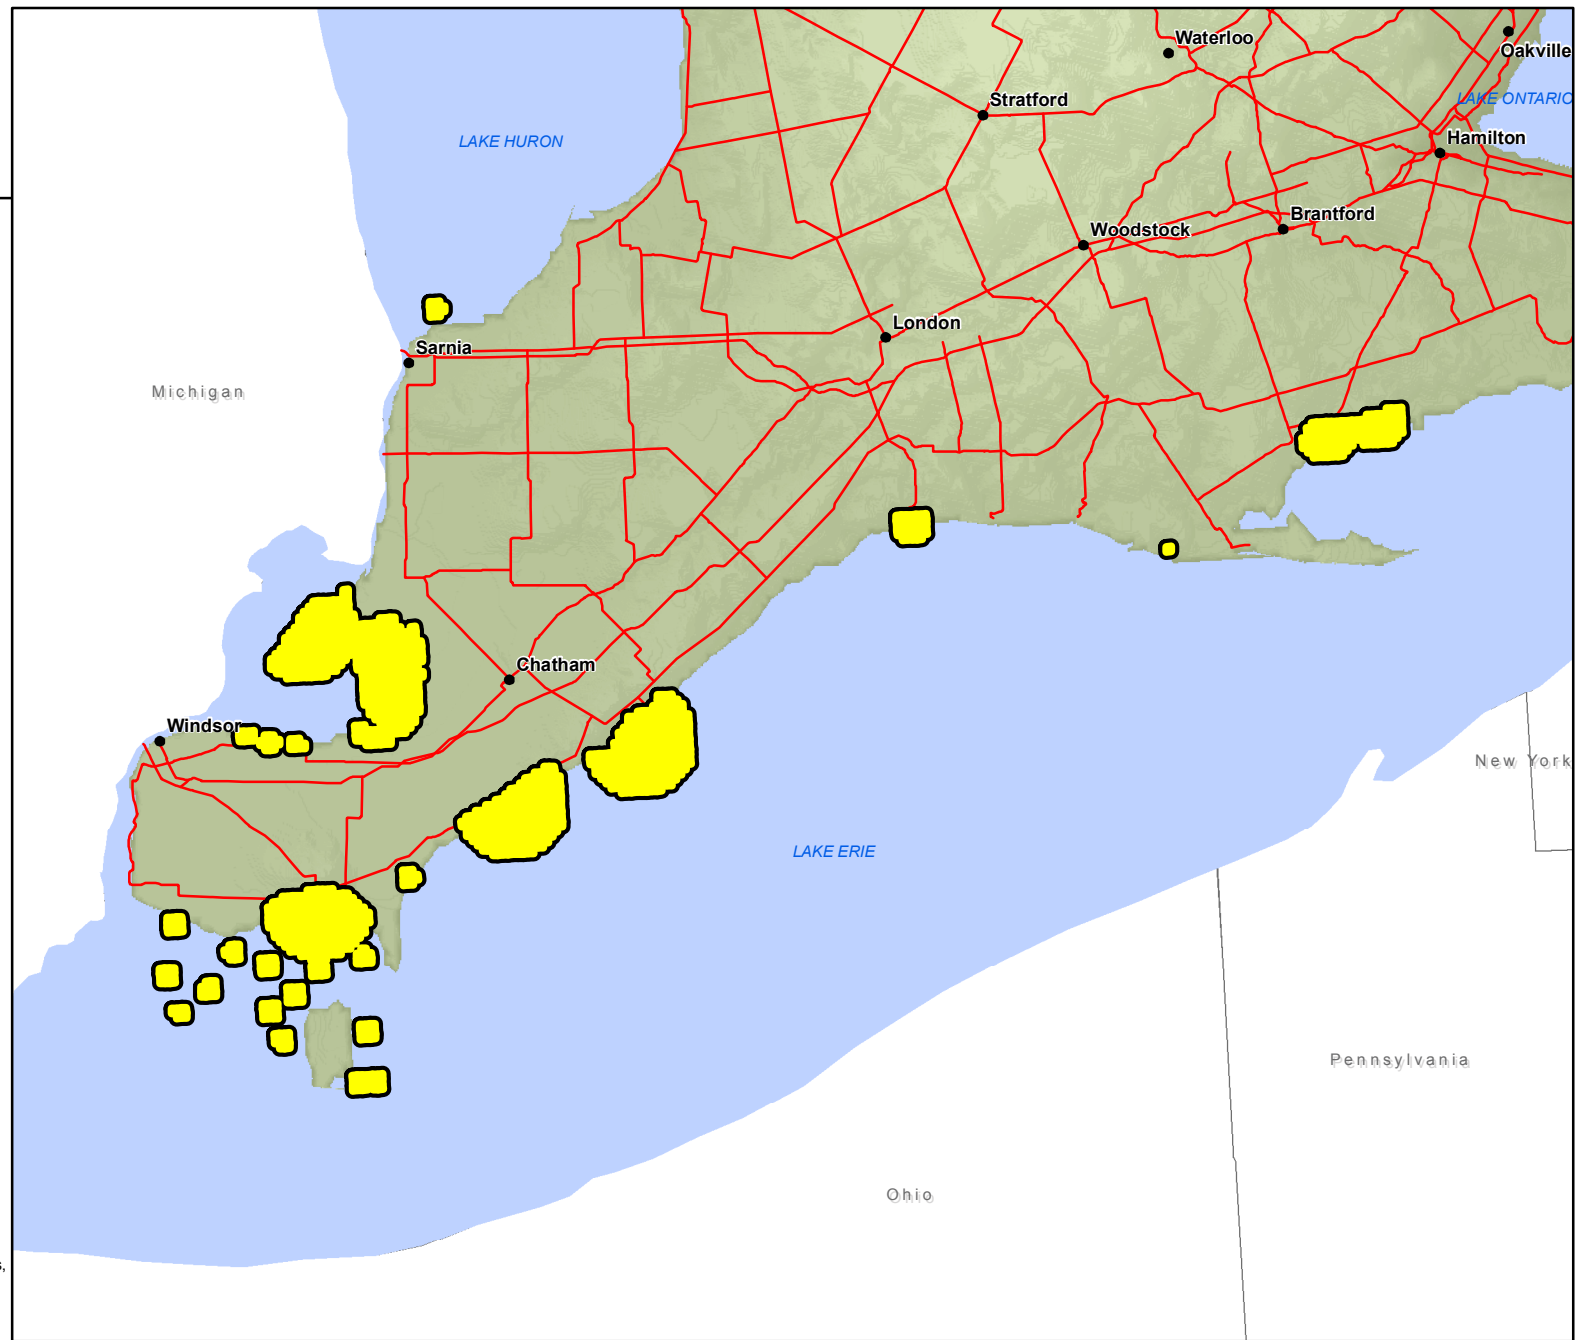

Silver Chub in Ontario

as recorded by the Ontario Natural
Heritage Information Centre as of
February 29, 2012

- Communities
- Roads
- Species occurrence

Areas in yellow represent known occurrences of this species. For animals this includes areas such as breeding colonies, breeding ponds, denning sites and hibernacula. For plants this is usually where it occurs naturally.

0 5 10 20 30 40
Kilometres

For information on species at risk, visit: ontario.ca/speciesatrisk

To learn more about the Ontario Natural Heritage Information
Centre, visit: nhic.mnr.gov.on.ca

Note:

This map should not be relied on as a complete and accurate representation for locations of species at risk, routes or locations, nor as a guide to navigation. The Ontario Ministry of Natural Resources shall not be liable in any way for the use of, or reliance upon, this map or any information on this map.