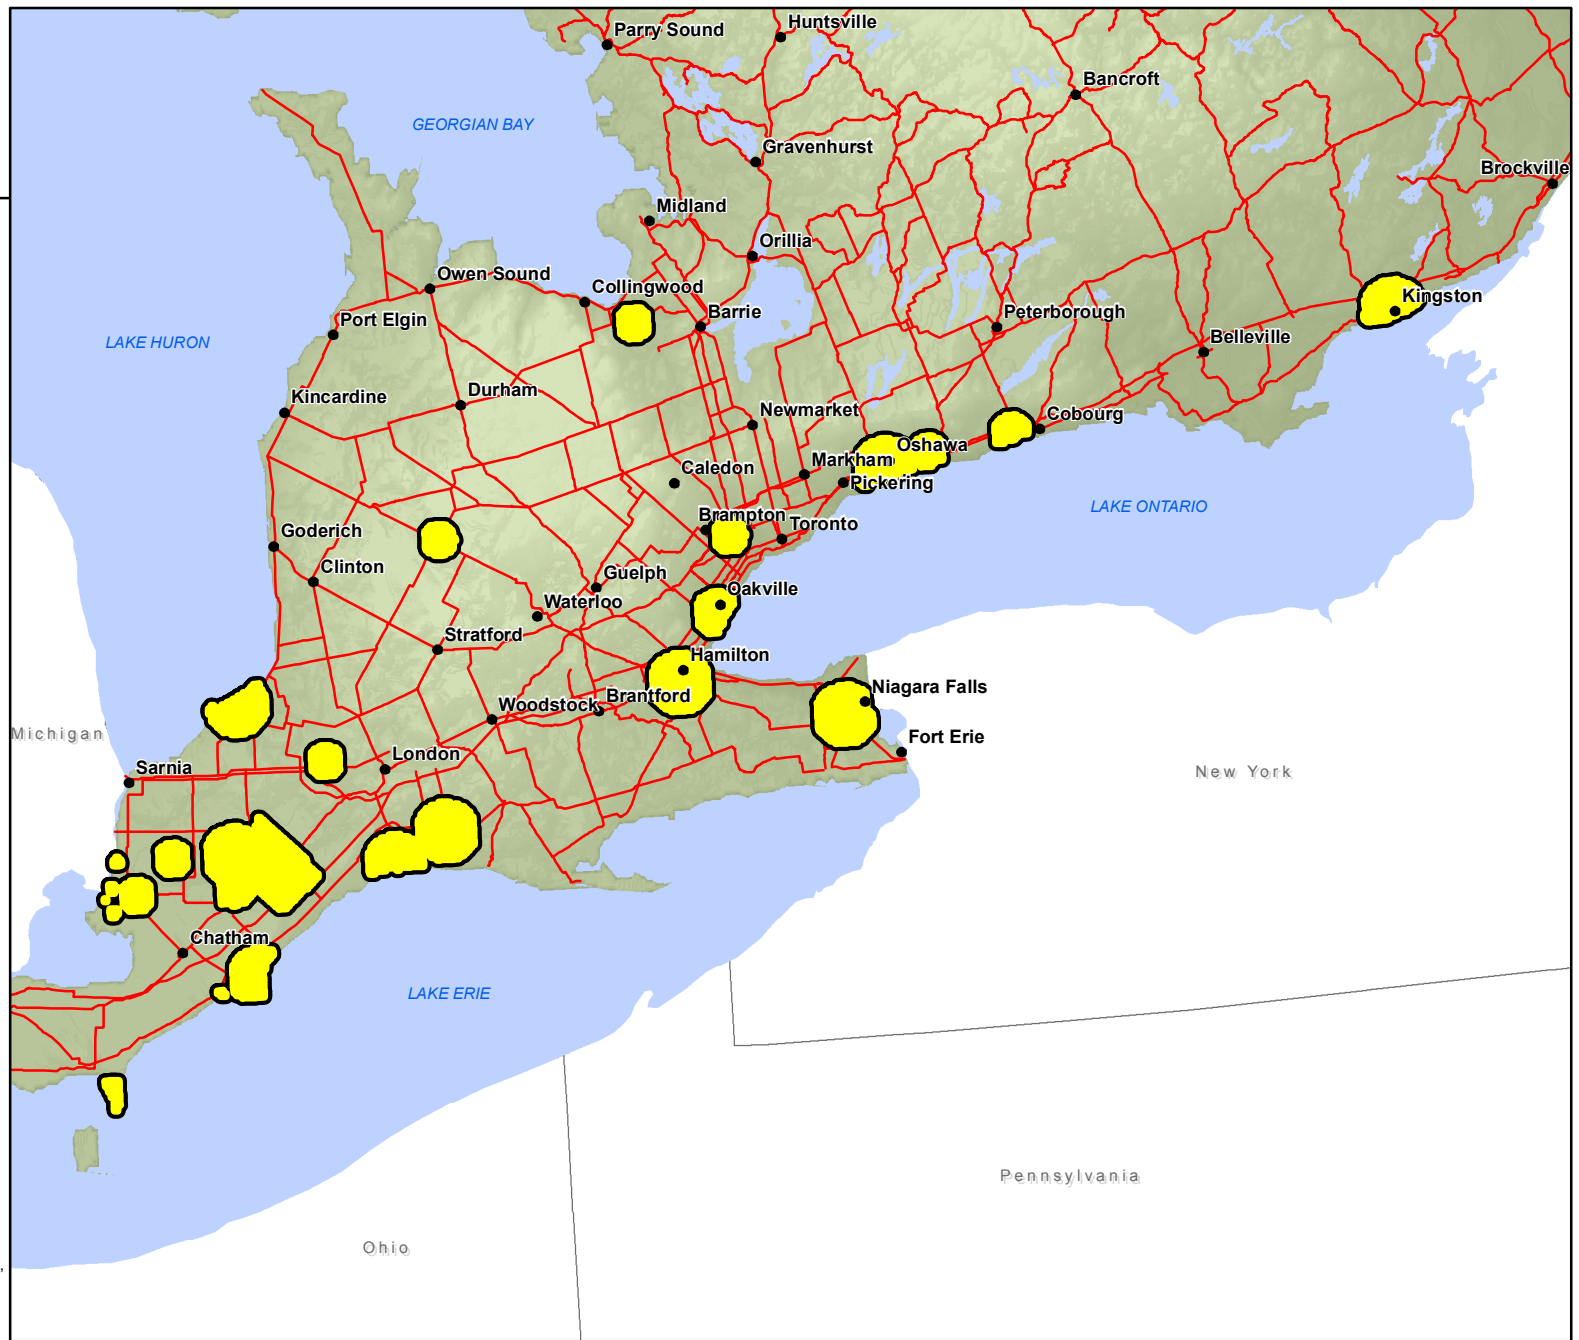

Northern Bobwhite in Ontario

as recorded by the Ontario Natural
Heritage Information Centre as of
February 29, 2012

- Communities
- Roads
- Species occurrence

Areas in yellow represent known occurrences of this species. For animals this includes areas such as breeding colonies, breeding ponds, denning sites and hibernacula. For plants this is usually where it occurs naturally.

For information on species at risk, visit: ontario.ca/speciesatrisk

To learn more about the Ontario Natural Heritage Information Centre, visit: nhic.mnr.gov.on.ca

Note:

This map should not be relied on as a complete and accurate representation for locations of species at risk, routes or locations, nor as a guide to navigation. The Ontario Ministry of Natural Resources shall not be liable in any way for the use of, or reliance upon, this map or any information on this map.