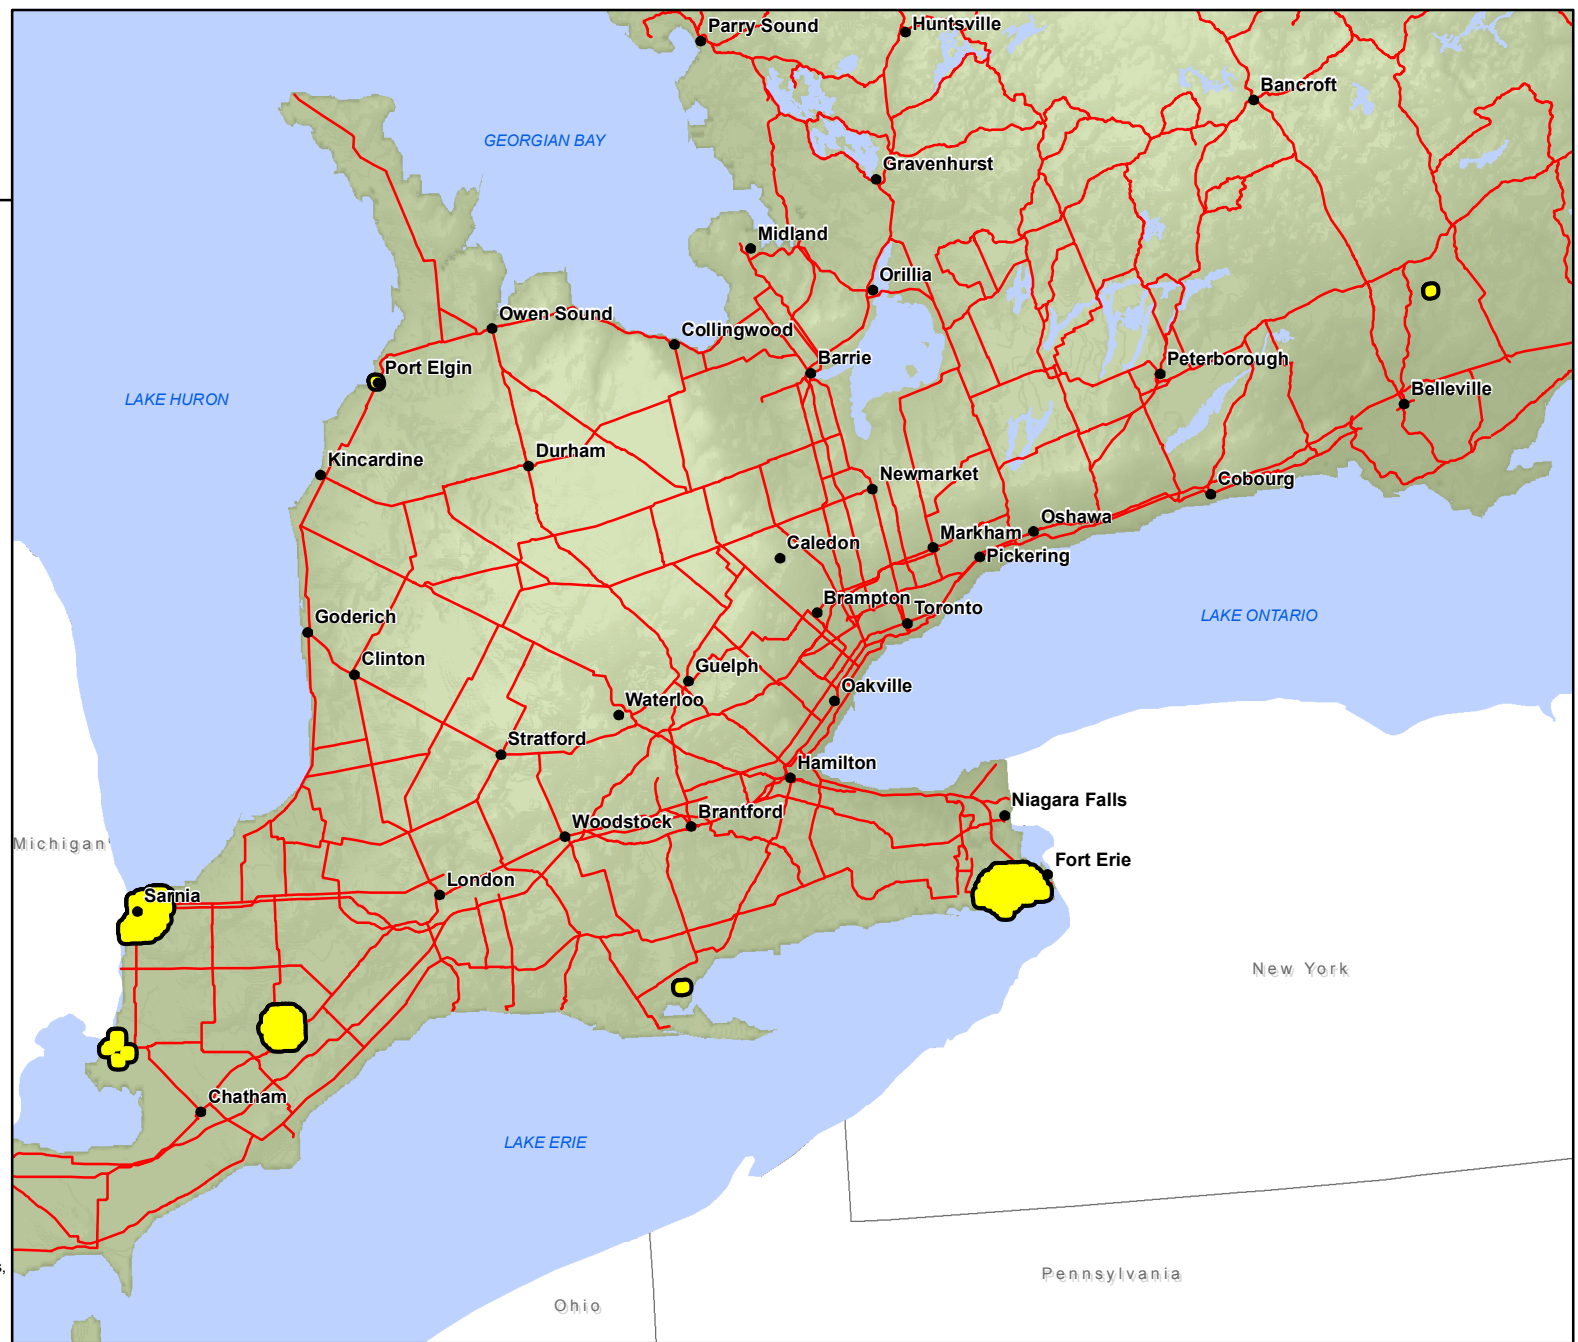

Small White Lady's-slipper in Ontario

as recorded by the Ontario Natural Heritage Information Centre as of February 29, 2012

- Communities
- Roads
- Species occurrence

Areas in yellow represent known occurrences of this species. For animals this includes areas such as breeding colonies, breeding ponds, denning sites and hibernacula. For plants this is usually where it occurs naturally.

For information on species at risk, visit: ontario.ca/speciesatrisk

To learn more about the Ontario Natural Heritage Information Centre, visit: nhic.mnr.gov.on.ca

Note:

This map should not be relied on as a complete and accurate representation for locations of species at risk, routes or locations, nor as a guide to navigation. The Ontario Ministry of Natural Resources shall not be liable in any way for the use of, or reliance upon, this map or any information on this map.