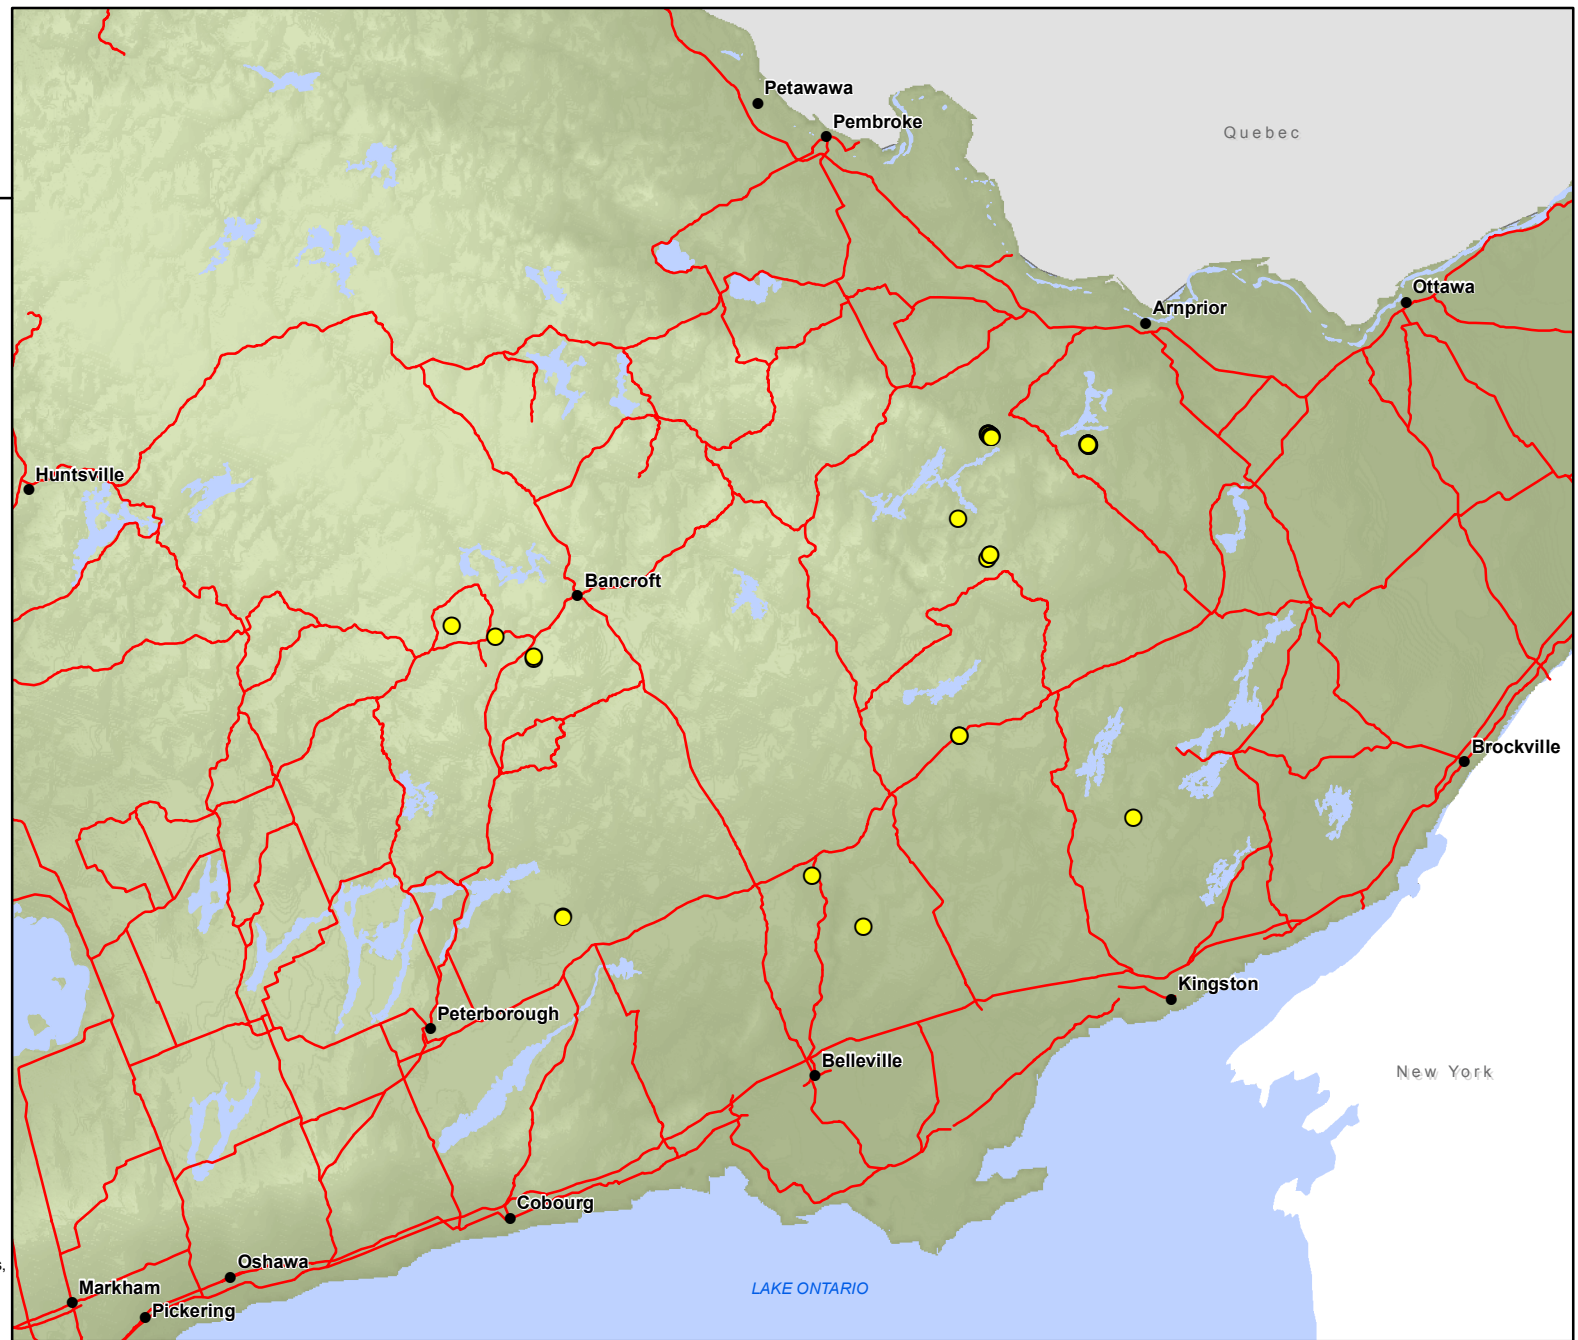

Pale-bellied Frost Lichen in Ontario

as recorded by the Ontario Natural Heritage Information Centre as of May 24, 2013

- Communities
- Roads
- Species occurrence

Areas in yellow represent known occurrences of this species. For animals this includes areas such as breeding colonies, breeding ponds, denning sites and hibernacula. For plants this is usually where it occurs naturally.

For information on species at risk, visit: ontario.ca/speciesatrisk

To learn more about the Ontario Natural Heritage Information Centre, visit: nhic.mnr.gov.on.ca

Note:

This map should not be relied on as a complete and accurate representation for locations of species at risk, routes or locations, nor as a guide to navigation. The Ontario Ministry of Natural Resources shall not be liable in any way for the use of, or reliance upon, this map or any information on this map.