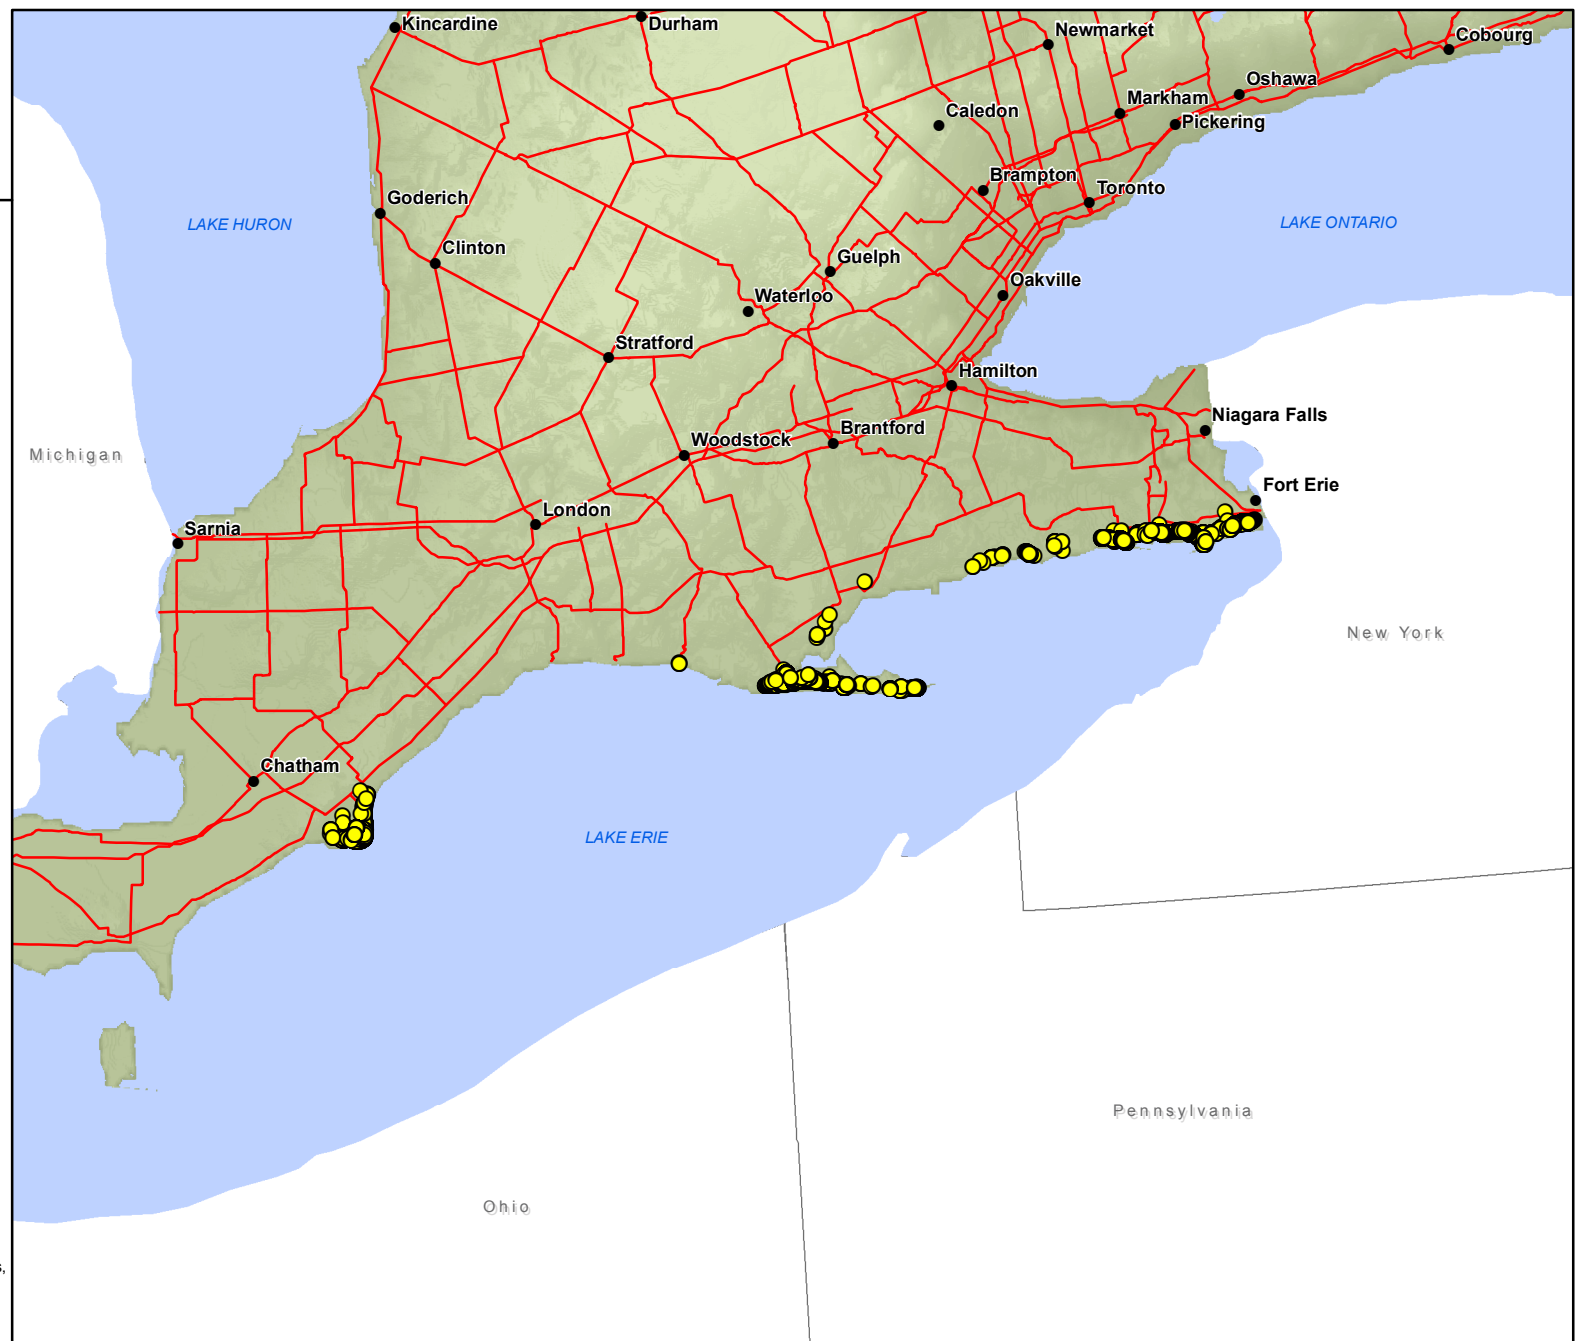

# Fowler's Toad in Ontario

as recorded by the Ontario Natural  
Heritage Information Centre as of  
May 24, 2013

- Communities
- Roads
- Species occurrence

Areas in yellow represent known occurrences of this species. For animals this includes areas such as breeding colonies, breeding ponds, denning sites and hibernacula. For plants this is usually where it occurs naturally.

## Note:

This map should not be relied on as a complete and accurate representation for locations of species at risk, routes or locations, nor as a guide to navigation. The Ontario Ministry of Natural Resources shall not be liable in any way for the use of, or reliance upon, this map or any information on this map.