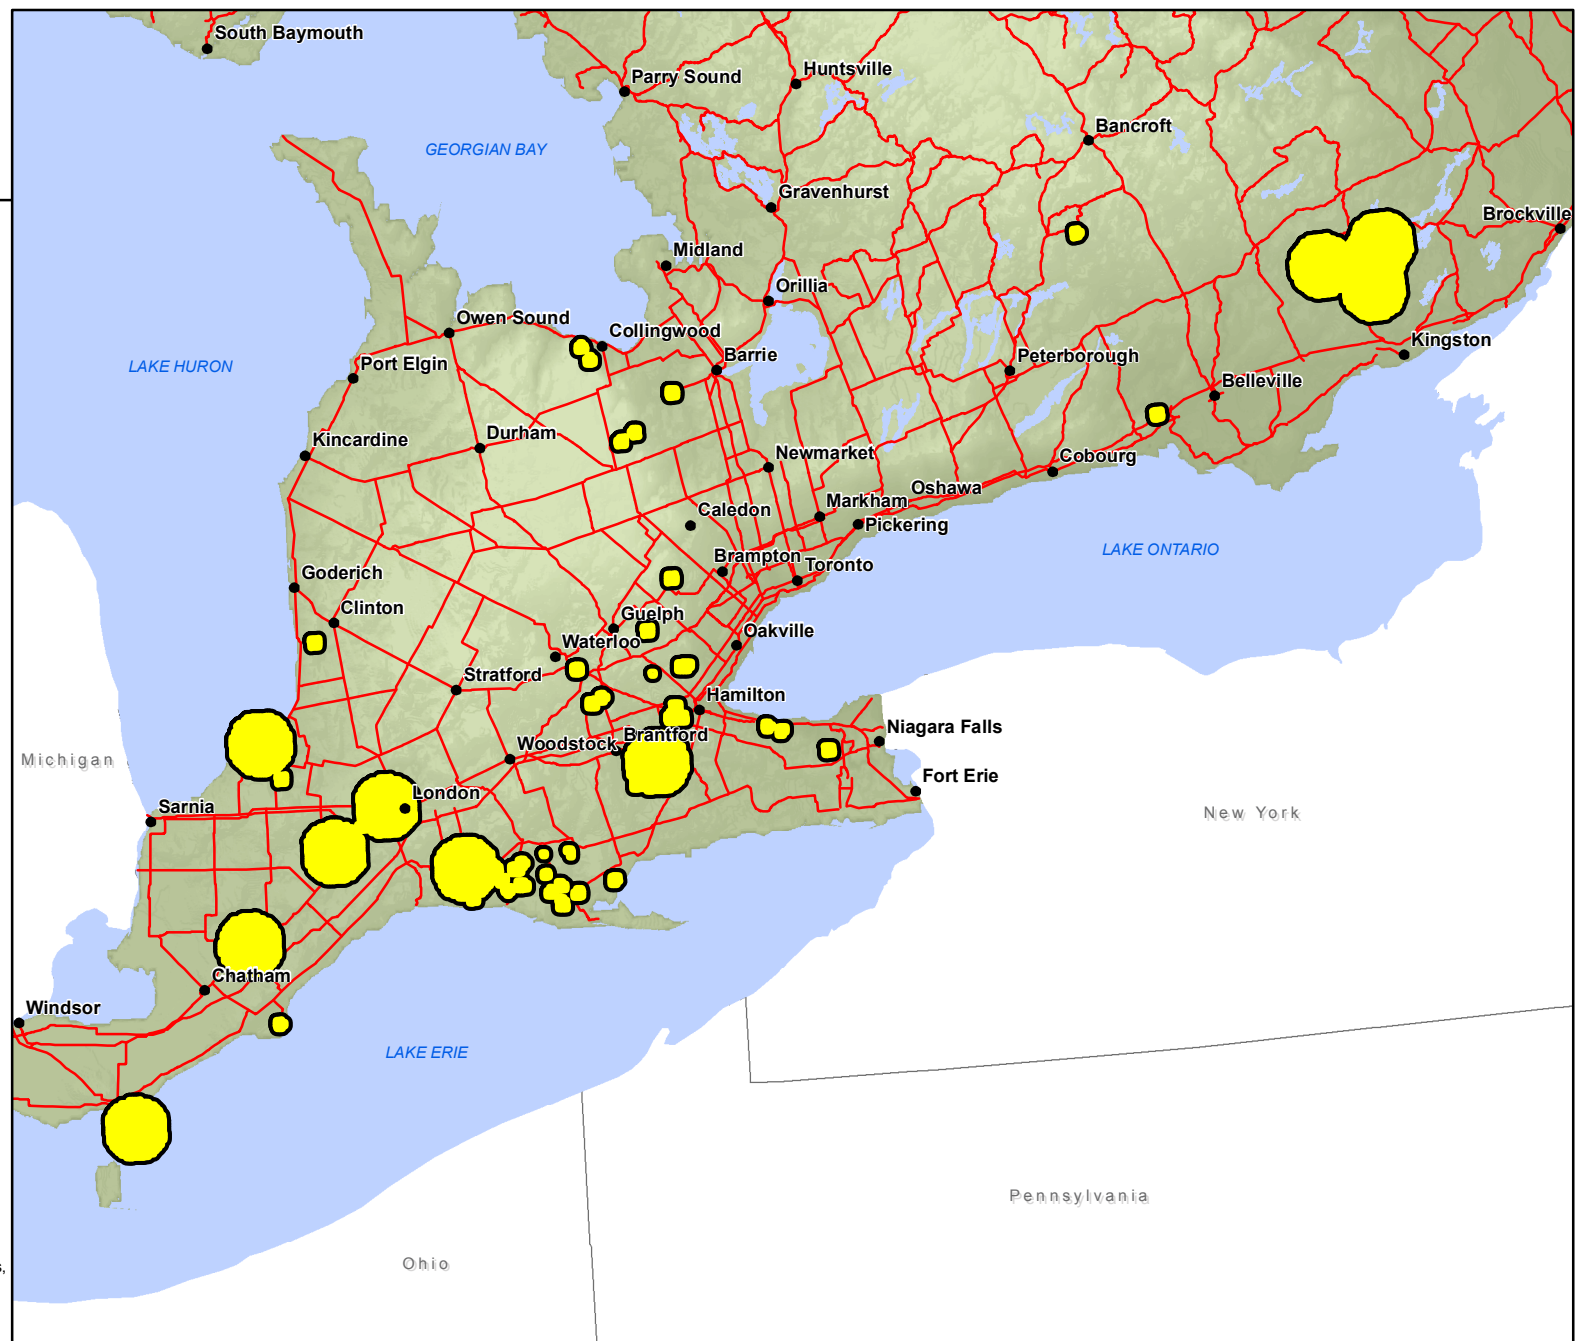

Louisiana Waterthrush in Ontario

as recorded by the Ontario Natural
Heritage Information Centre as of
February 29, 2012

- Communities
- Roads
- Species occurrence

Areas in yellow represent known occurrences of this species. For animals this includes areas such as breeding colonies, breeding ponds, denning sites and hibernacula. For plants this is usually where it occurs naturally.

For information on species at risk, visit: ontario.ca/speciesatrisk

To learn more about the Ontario Natural Heritage Information Centre, visit: nhic.mnr.gov.on.ca

Note:

This map should not be relied on as a complete and accurate representation for locations of species at risk, routes or locations, nor as a guide to navigation. The Ontario Ministry of Natural Resources shall not be liable in any way for the use of, or reliance upon, this map or any information on this map.