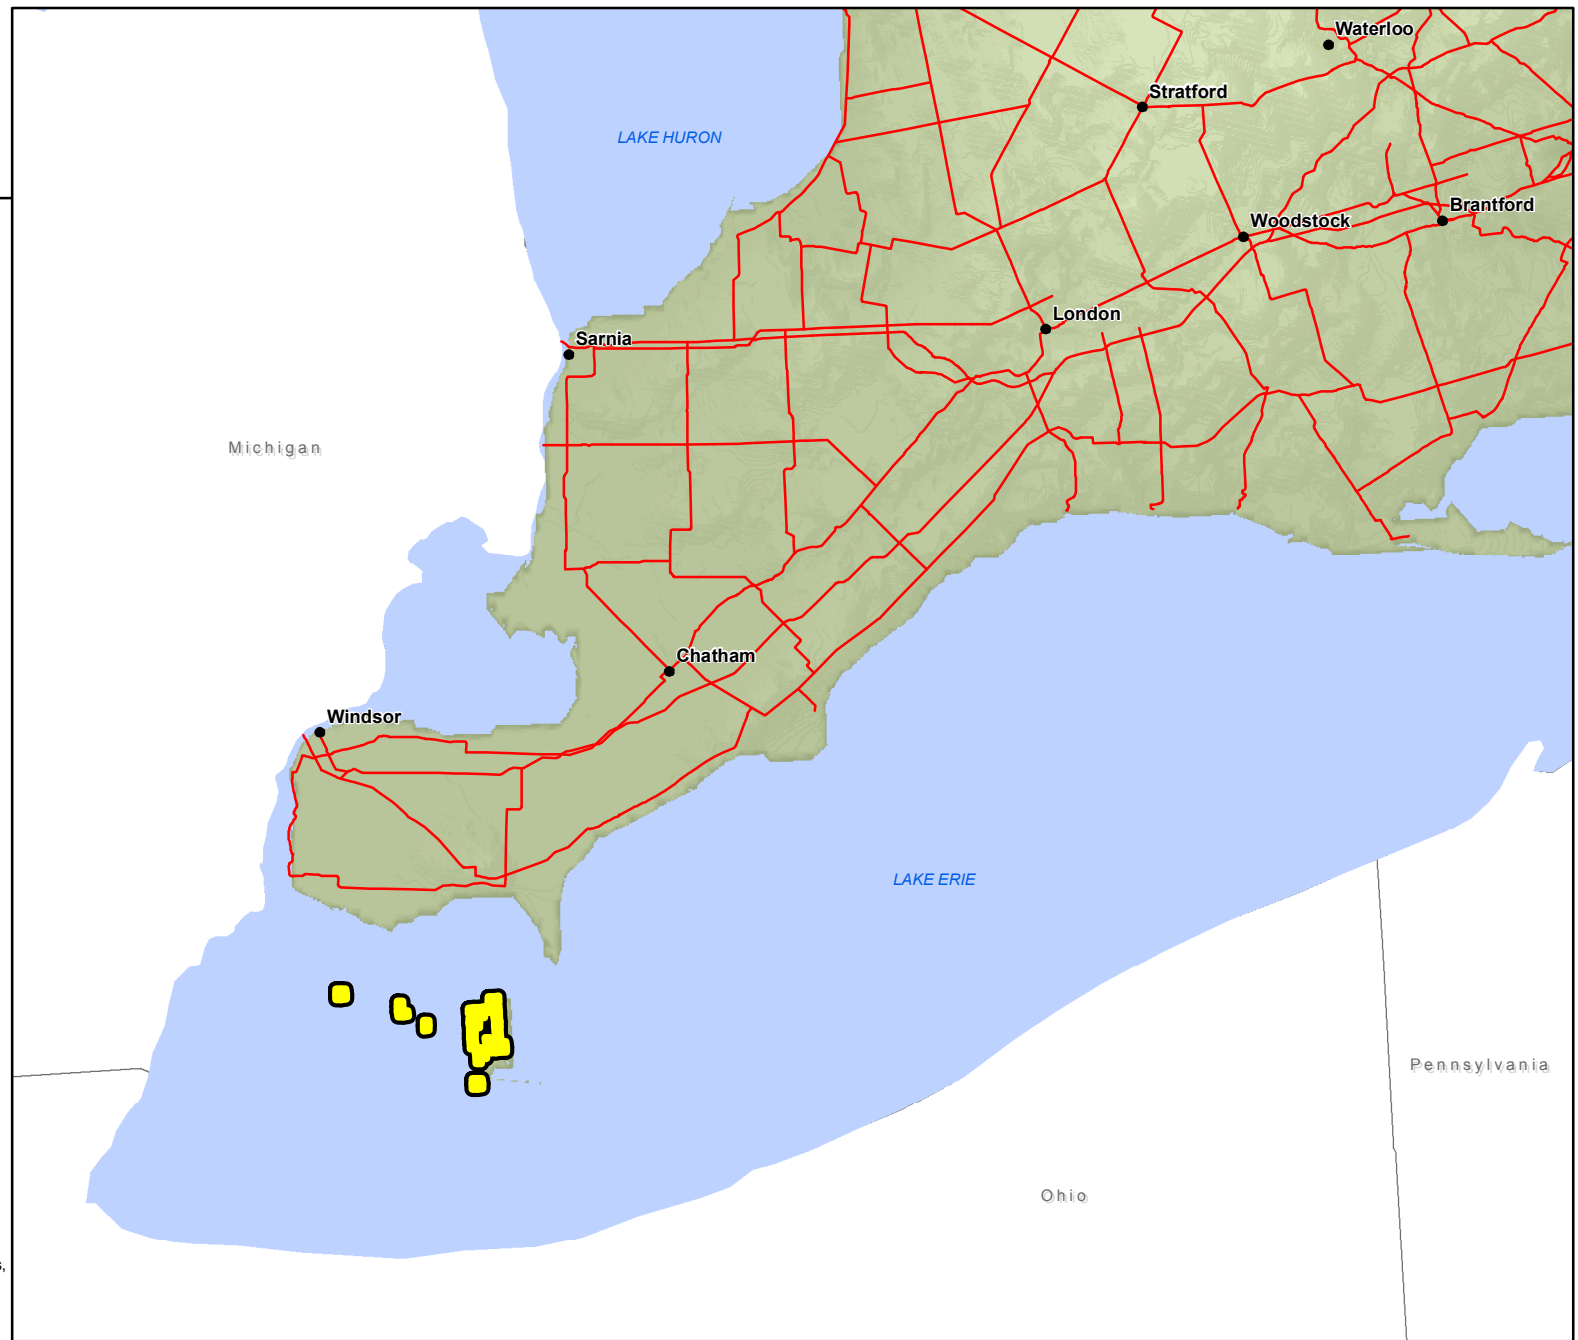

Lake Erie Watersnake in Ontario

as recorded by the Ontario Natural Heritage Information Centre as of February 29, 2012

- Communities
- Roads
- Species occurrence

Areas in yellow represent known occurrences of this species. For animals this includes areas such as breeding colonies, breeding ponds, denning sites and hibernacula. For plants this is usually where it occurs naturally.

For information on species at risk, visit: ontario.ca/speciesatrisk

To learn more about the Ontario Natural Heritage Information Centre, visit: nhic.mnr.gov.on.ca

Note:

This map should not be relied on as a complete and accurate representation for locations of species at risk, routes or locations, nor as a guide to navigation. The Ontario Ministry of Natural Resources shall not be liable in any way for the use of, or reliance upon, this map or any information on this map.