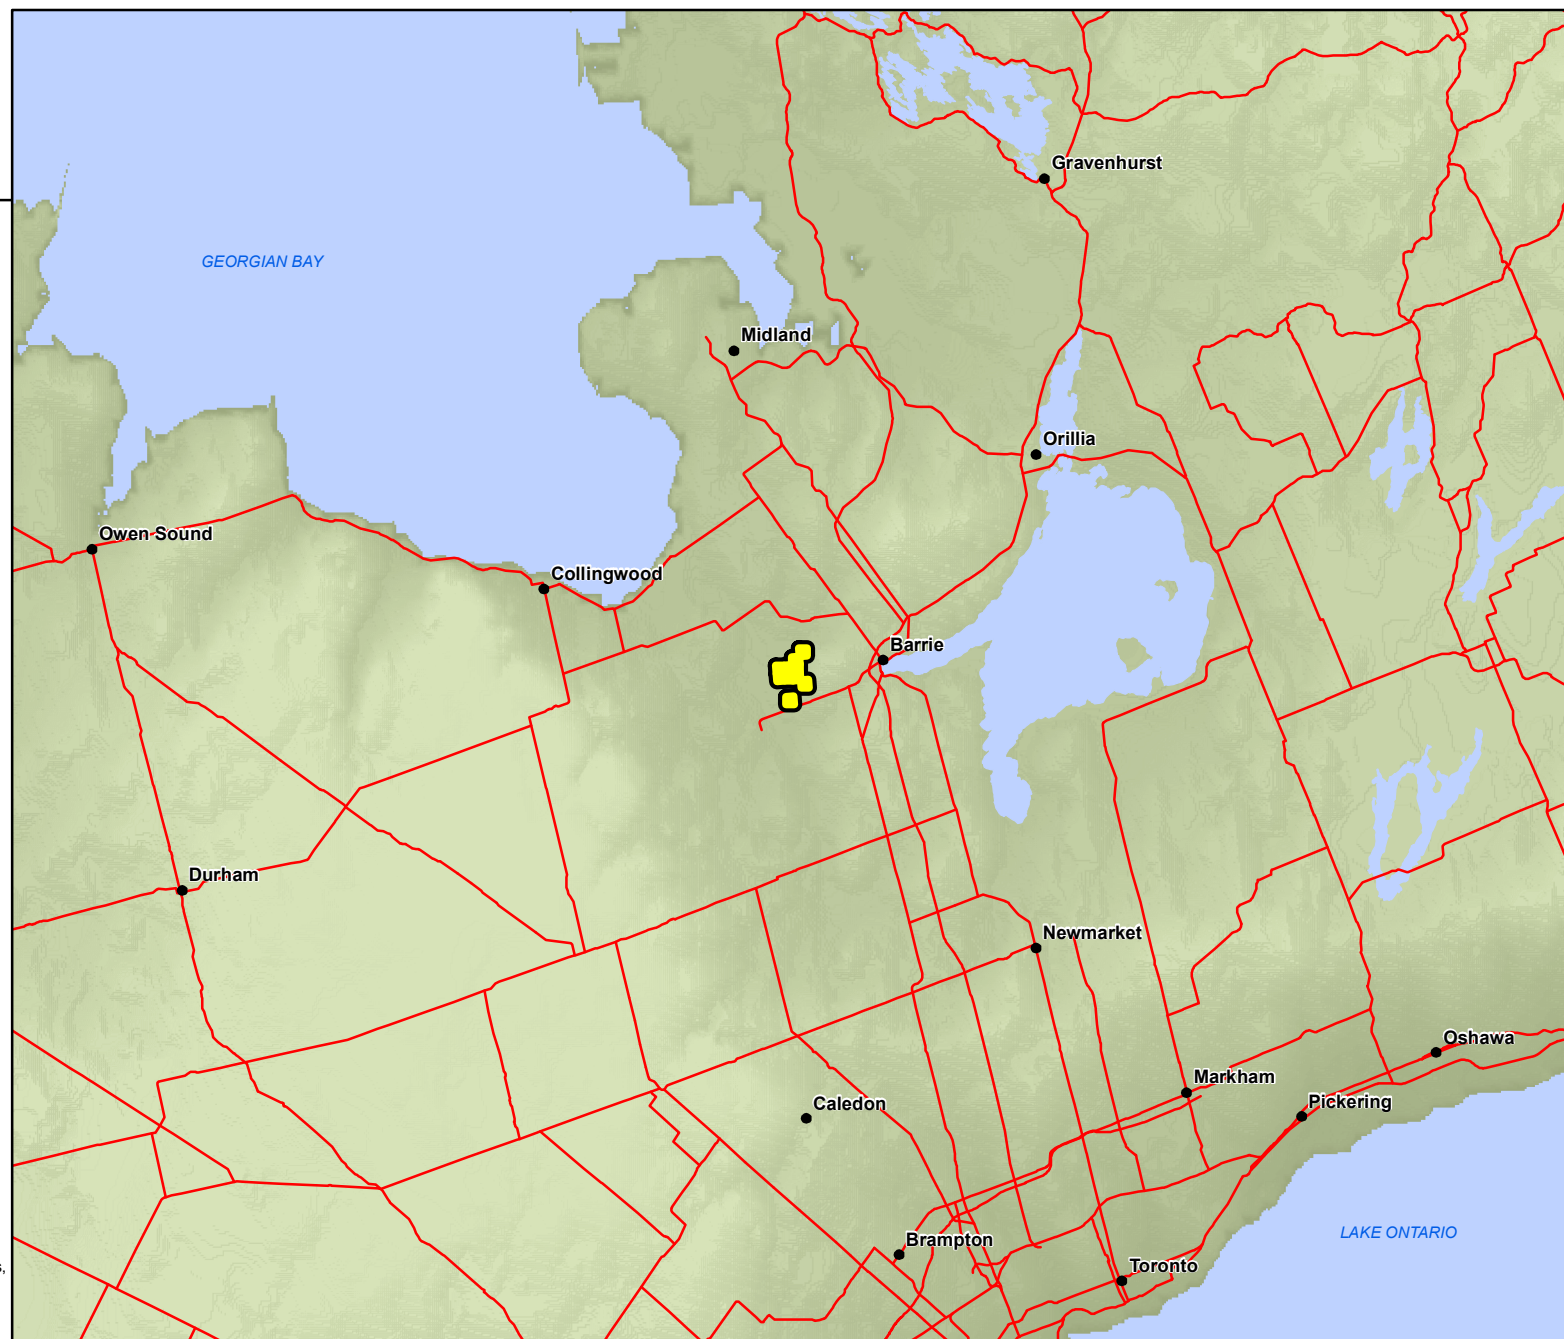

Hine's Emerald in Ontario

as recorded by the Ontario Natural
Heritage Information Centre as of
February 29, 2012

- Communities
- Roads
- Species occurrence

Areas in yellow represent known occurrences of this species. For animals this includes areas such as breeding colonies, breeding ponds, denning sites and hibernacula. For plants this is usually where it occurs naturally.

For information on species at risk, visit: ontario.ca/speciesatrisk

To learn more about the Ontario Natural Heritage Information Centre, visit: nhic.mnr.gov.on.ca

Note:

This map should not be relied on as a complete and accurate representation for locations of species at risk, routes or locations, nor as a guide to navigation. The Ontario Ministry of Natural Resources shall not be liable in any way for the use of, or reliance upon, this map or any information on this map.