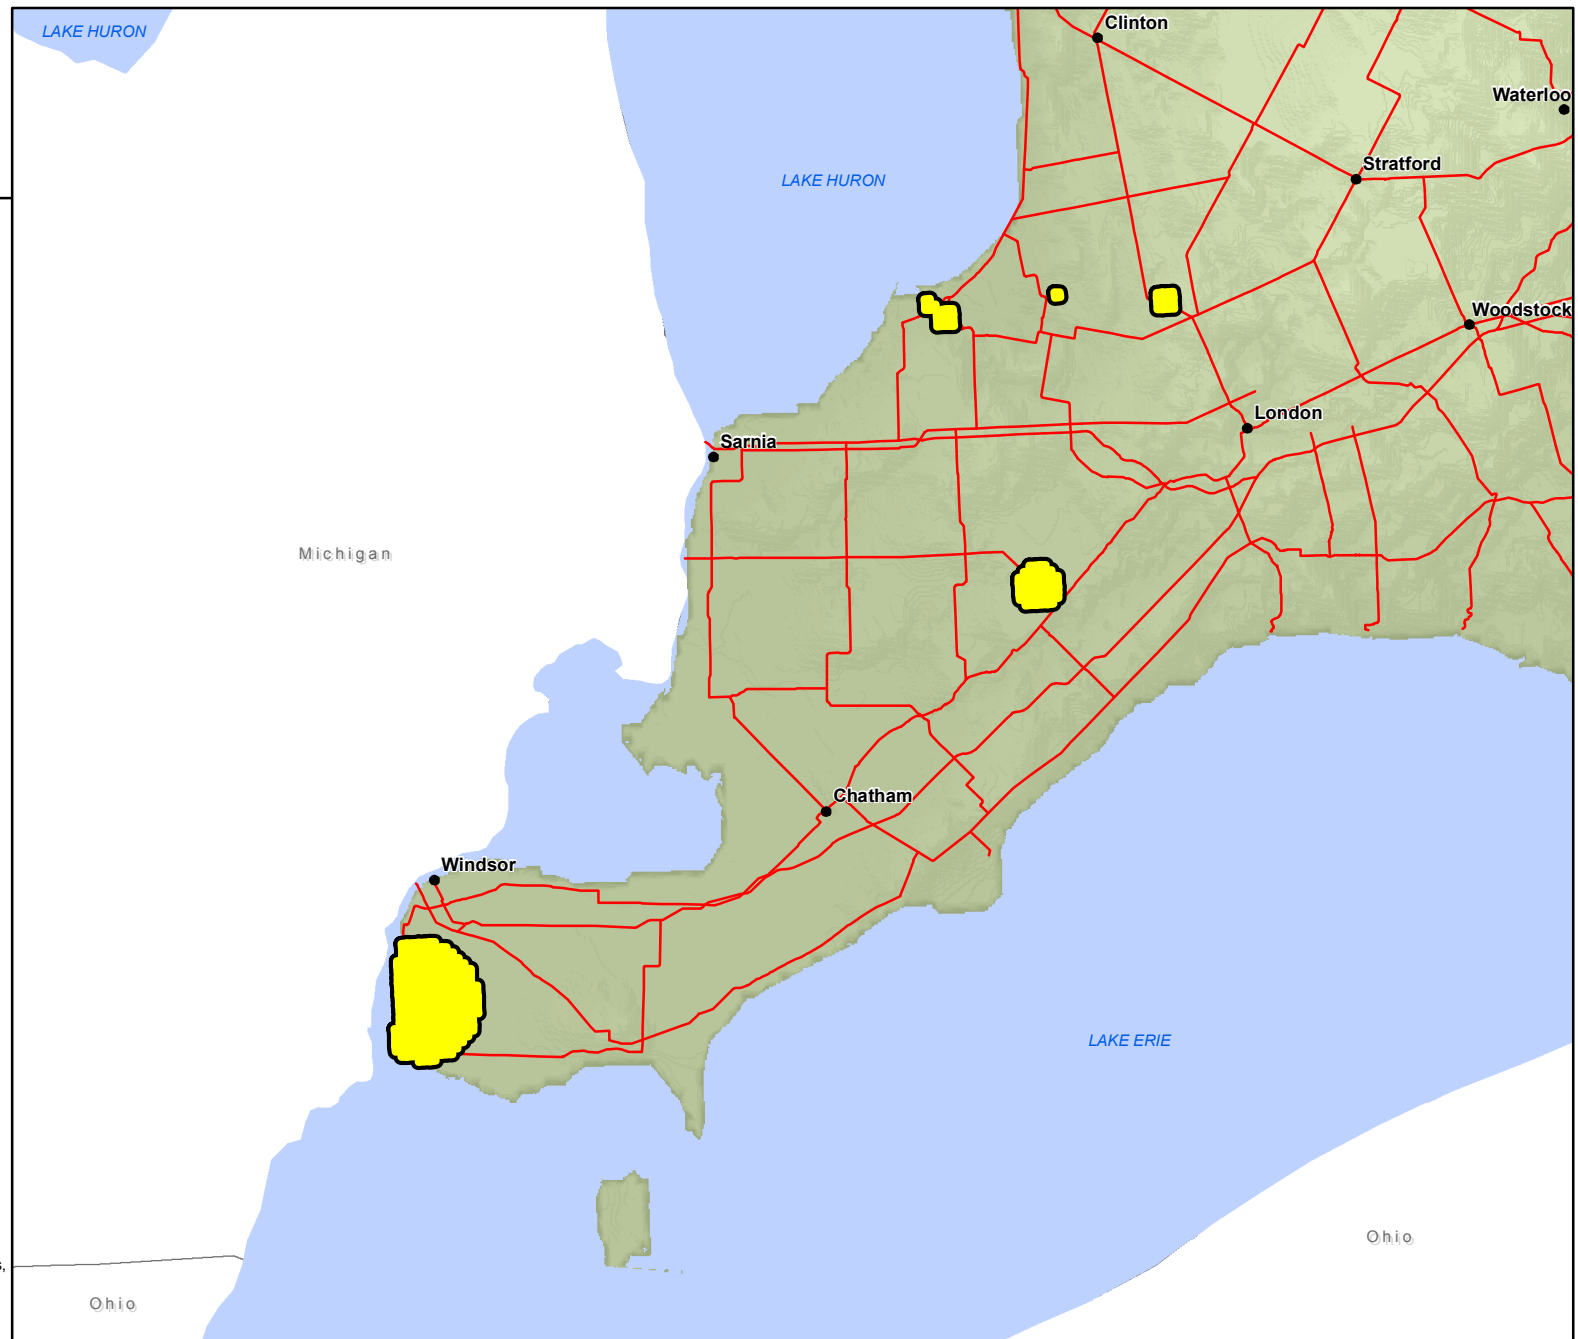

Heart-leaved Plantain in Ontario

as recorded by the Ontario Natural
Heritage Information Centre as of
February 29, 2012

- Communities
- Roads
- Species occurrence

Areas in yellow represent known occurrences of this species. For animals this includes areas such as breeding colonies, breeding ponds, denning sites and hibernacula. For plants this is usually where it occurs naturally.

For information on species at risk, visit: ontario.ca/speciesatrisk

To learn more about the Ontario Natural Heritage Information Centre, visit: nhic.mnr.gov.on.ca

Note:

This map should not be relied on as a complete and accurate representation for locations of species at risk, routes or locations, nor as a guide to navigation. The Ontario Ministry of Natural Resources shall not be liable in any way for the use of, or reliance upon, this map or any information on this map.