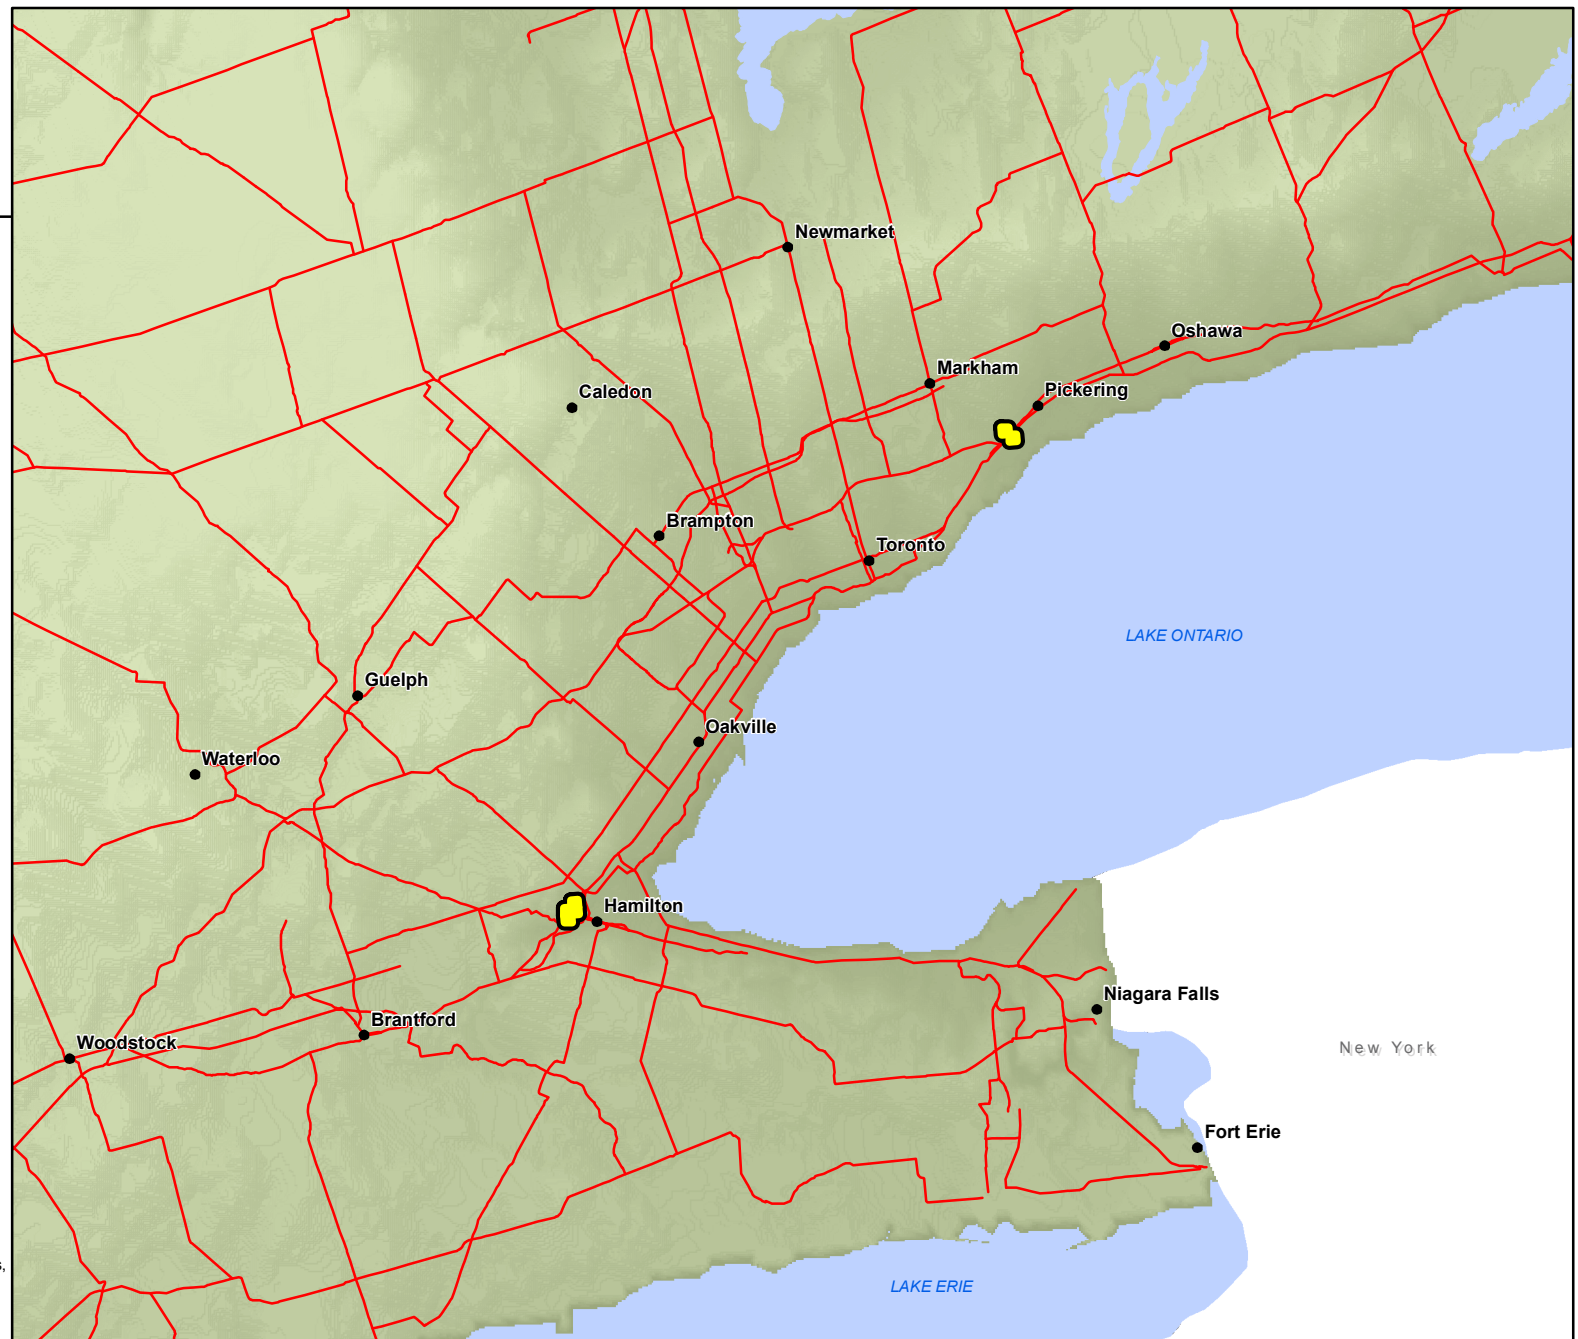

# Few-flowered Club-rush in Ontario

(Pickering and Hamilton)

as recorded by the Ontario Natural  
Heritage Information Centre as of  
February 29, 2012

- Communities
- Roads
- Species occurrence

Areas in yellow represent known occurrences of this species. For animals this includes areas such as breeding colonies, breeding ponds, denning sites and hibernacula. For plants this is usually where it occurs naturally.

### Note:

This map should not be relied on as a complete and accurate representation for locations of species at risk, routes or locations, nor as a guide to navigation. The Ontario Ministry of Natural Resources shall not be liable in any way for the use of, or reliance upon, this map or any information on this map.