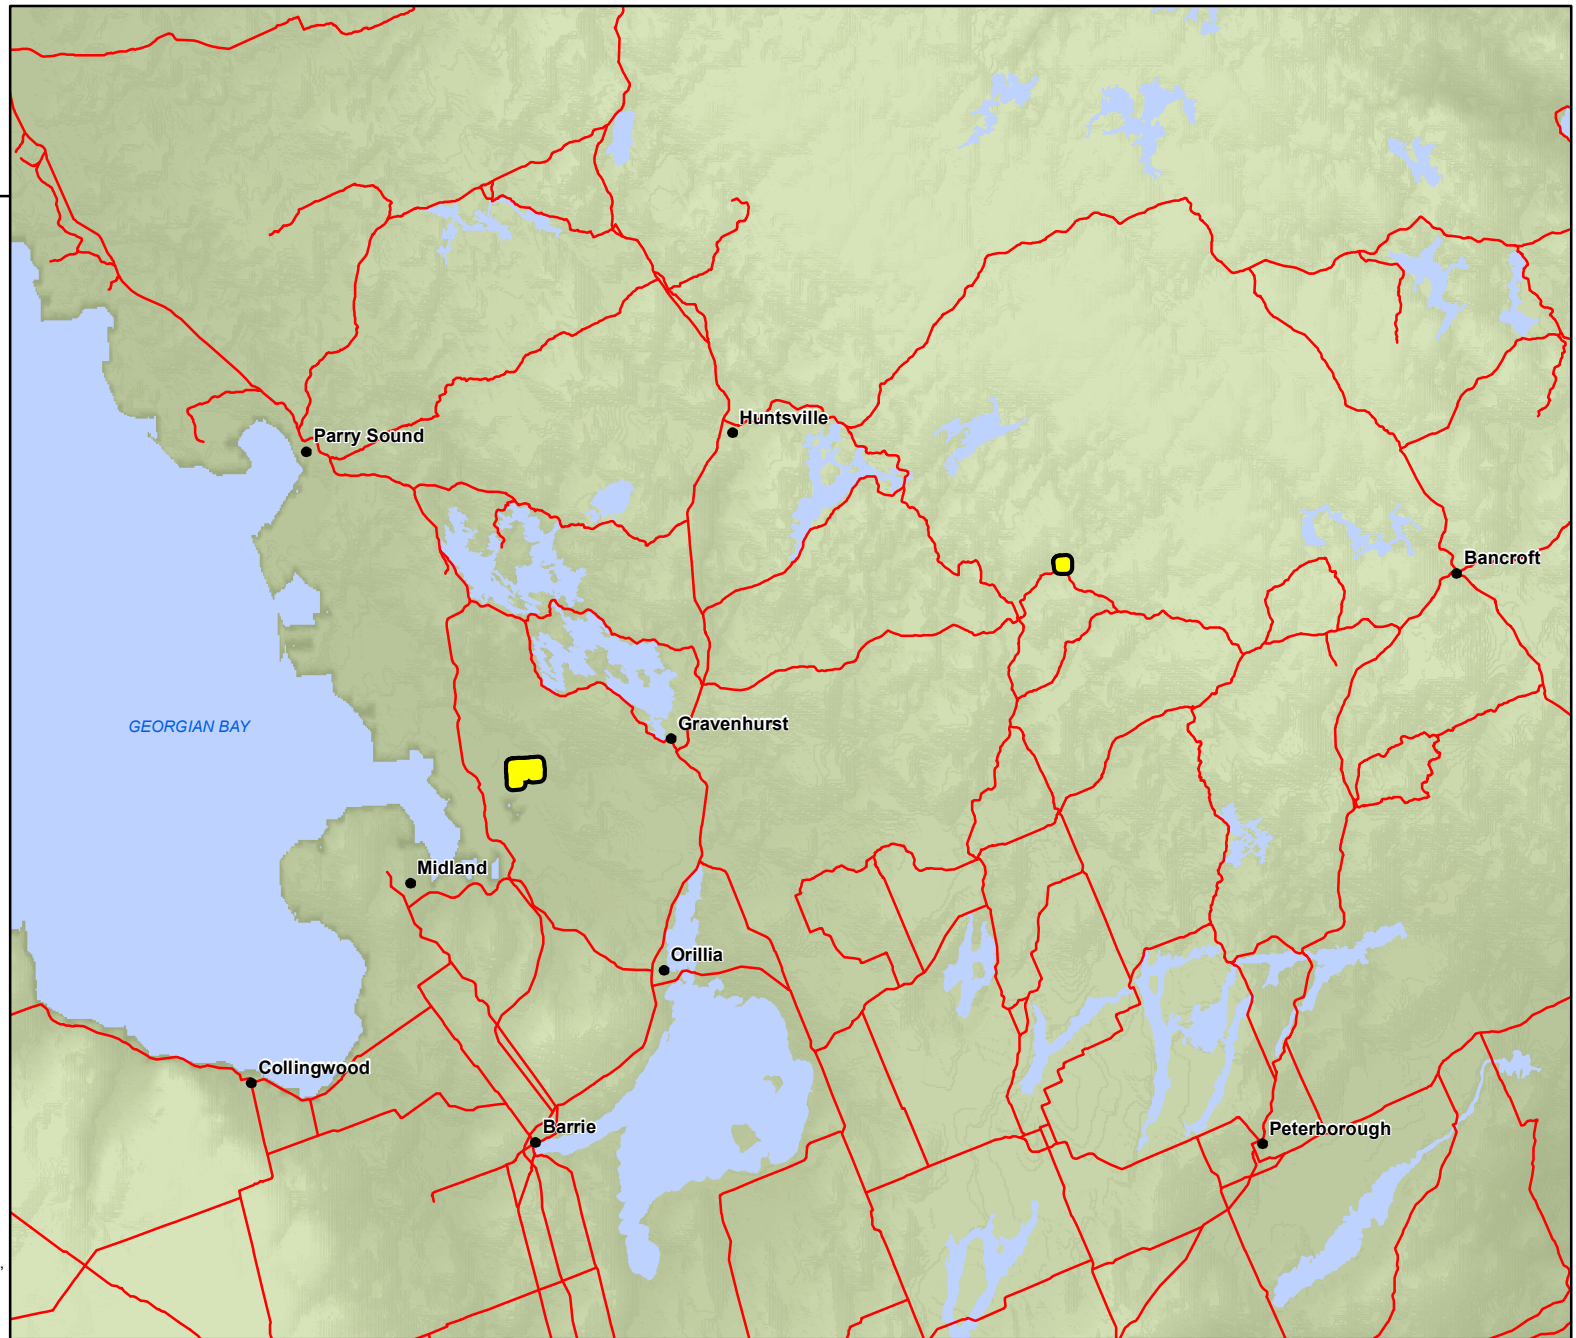

Engelmann's Quillwort in Ontario

as recorded by the Ontario Natural
Heritage Information Centre as of
February 29, 2012

- Communities
- Roads
- Species occurrence

Areas in yellow represent known occurrences of this species. For animals this includes areas such as breeding colonies, breeding ponds, denning sites and hibernacula. For plants this is usually where it occurs naturally.

For information on species at risk, visit: ontario.ca/speciesatrisk

To learn more about the Ontario Natural Heritage Information Centre, visit: nhic.mnr.gov.on.ca

Note:

This map should not be relied on as a complete and accurate representation for locations of species at risk, routes or locations, nor as a guide to navigation. The Ontario Ministry of Natural Resources shall not be liable in any way for the use of, or reliance upon, this map or any information on this map.