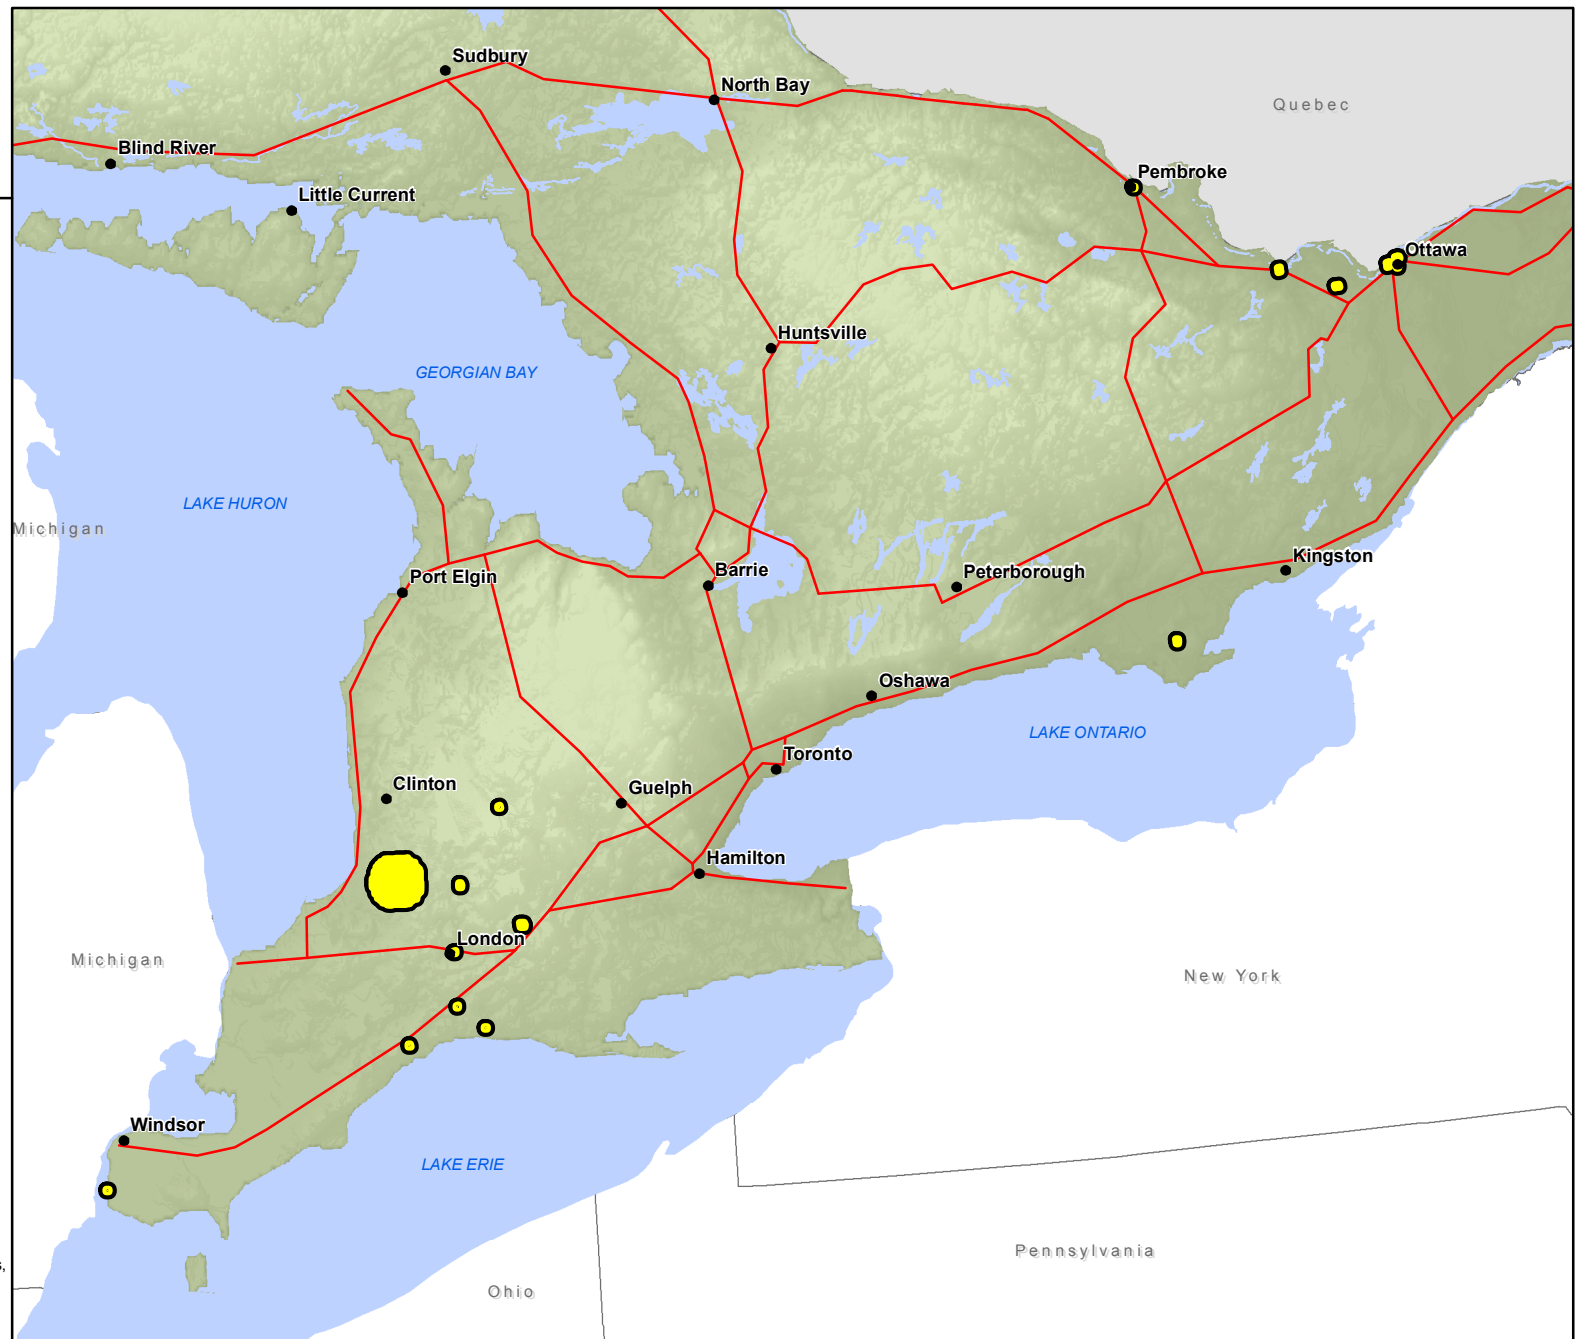

# Chimney swift in Ontario

as recorded by the Ontario Natural  
Heritage Information Centre as of  
February 29, 2012

- Communities
- Roads
- Species occurrence

Areas in yellow represent known occurrences of this species. For animals this includes areas such as breeding colonies, breeding ponds, denning sites and hibernacula. For plants this is usually where it occurs naturally.

0 15 30 60 90 120  
Kilometres

For information on species at risk, visit: [ontario.ca/speciesatrisk](http://ontario.ca/speciesatrisk)

To learn more about the Ontario Natural Heritage Information Centre, visit: [nhic.mnr.gov.on.ca](http://nhic.mnr.gov.on.ca)

## Note:

This map should not be relied on as a complete and accurate representation for locations of species at risk, routes or locations, nor as a guide to navigation. The Ontario Ministry of Natural Resources shall not be liable in any way for the use of, or reliance upon, this map or any information on this map.