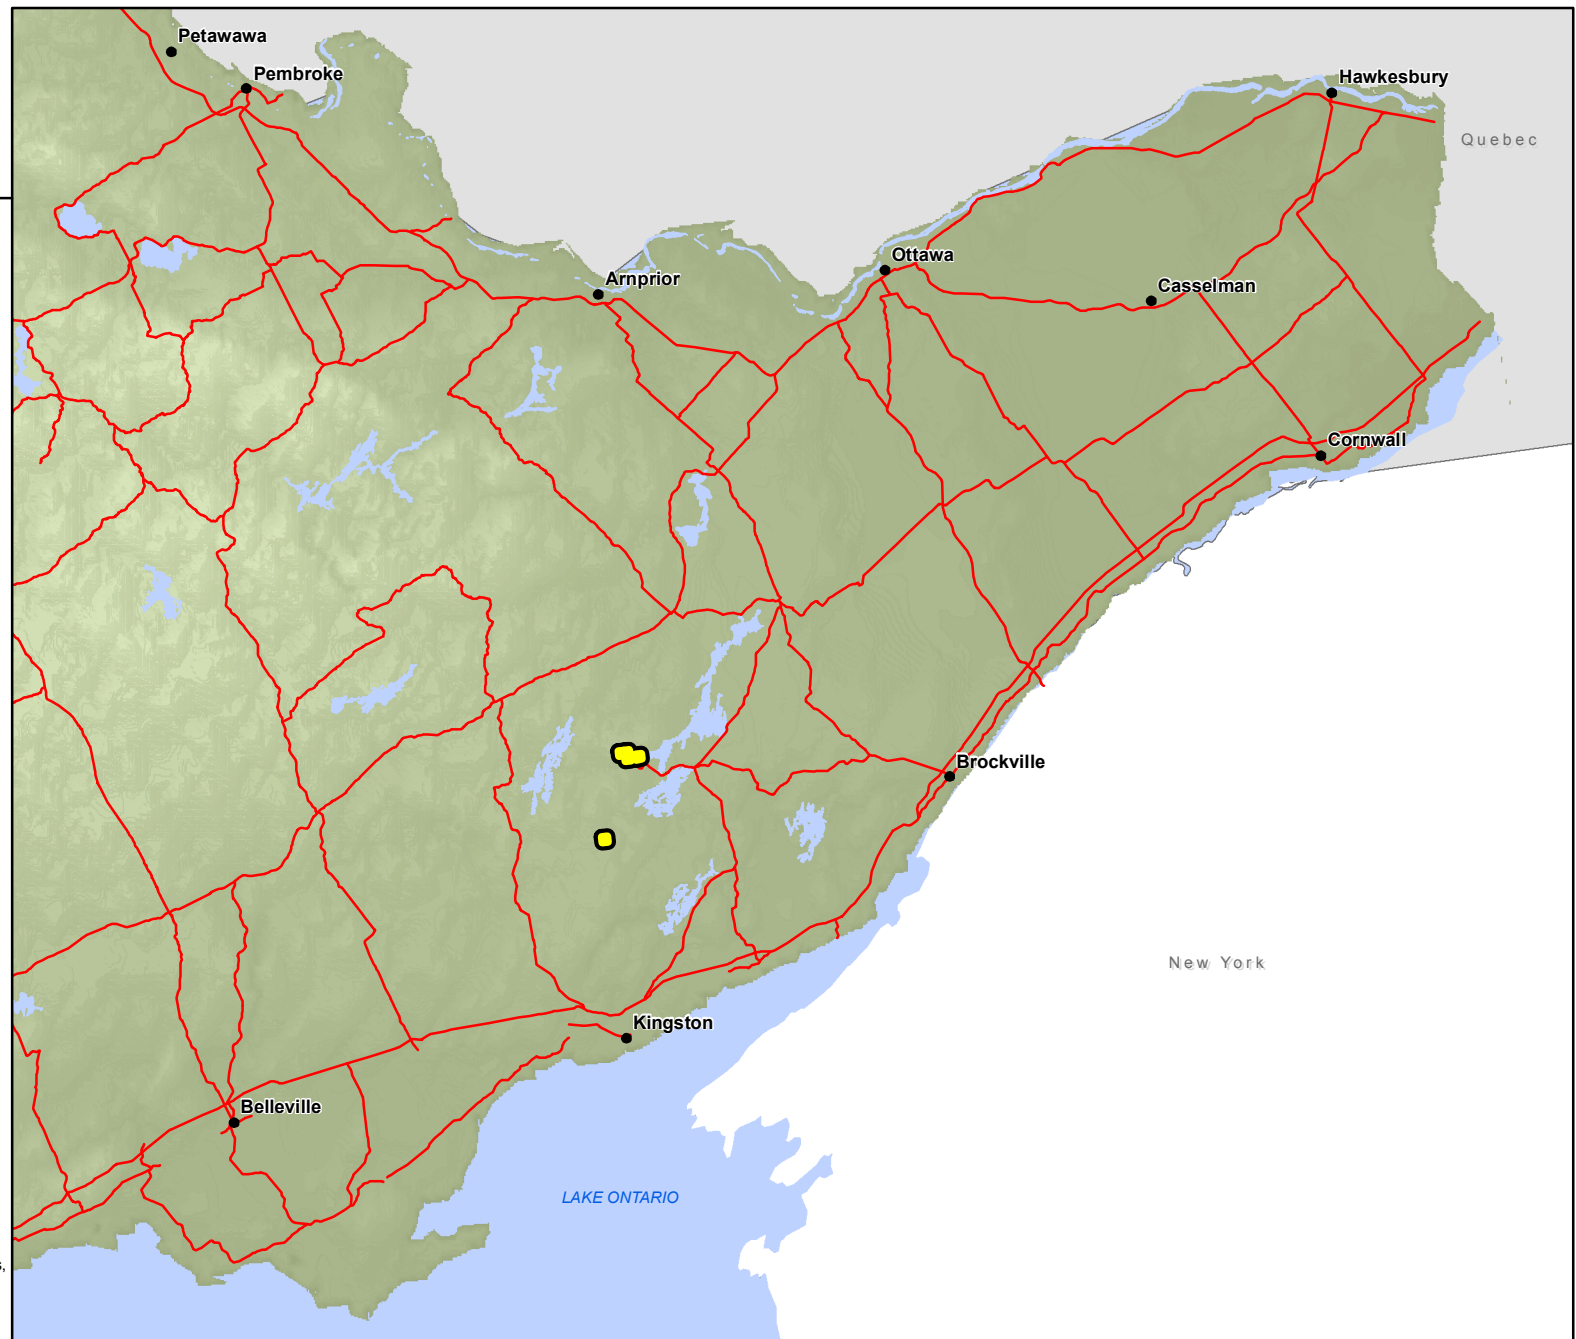

Blunt-lobed Woodsia in Ontario

as recorded by the Ontario Natural
Heritage Information Centre as of
February 29, 2012

- Communities
- Roads
- Species occurrence

Areas in yellow represent known occurrences of this species. For animals this includes areas such as breeding colonies, breeding ponds, denning sites and hibernacula. For plants this is usually where it occurs naturally.

For information on species at risk, visit: ontario.ca/speciesatrisk

To learn more about the Ontario Natural Heritage Information Centre, visit: nhic.mnr.gov.on.ca

Note:

This map should not be relied on as a complete and accurate representation for locations of species at risk, routes or locations, nor as a guide to navigation. The Ontario Ministry of Natural Resources shall not be liable in any way for the use of, or reliance upon, this map or any information on this map.