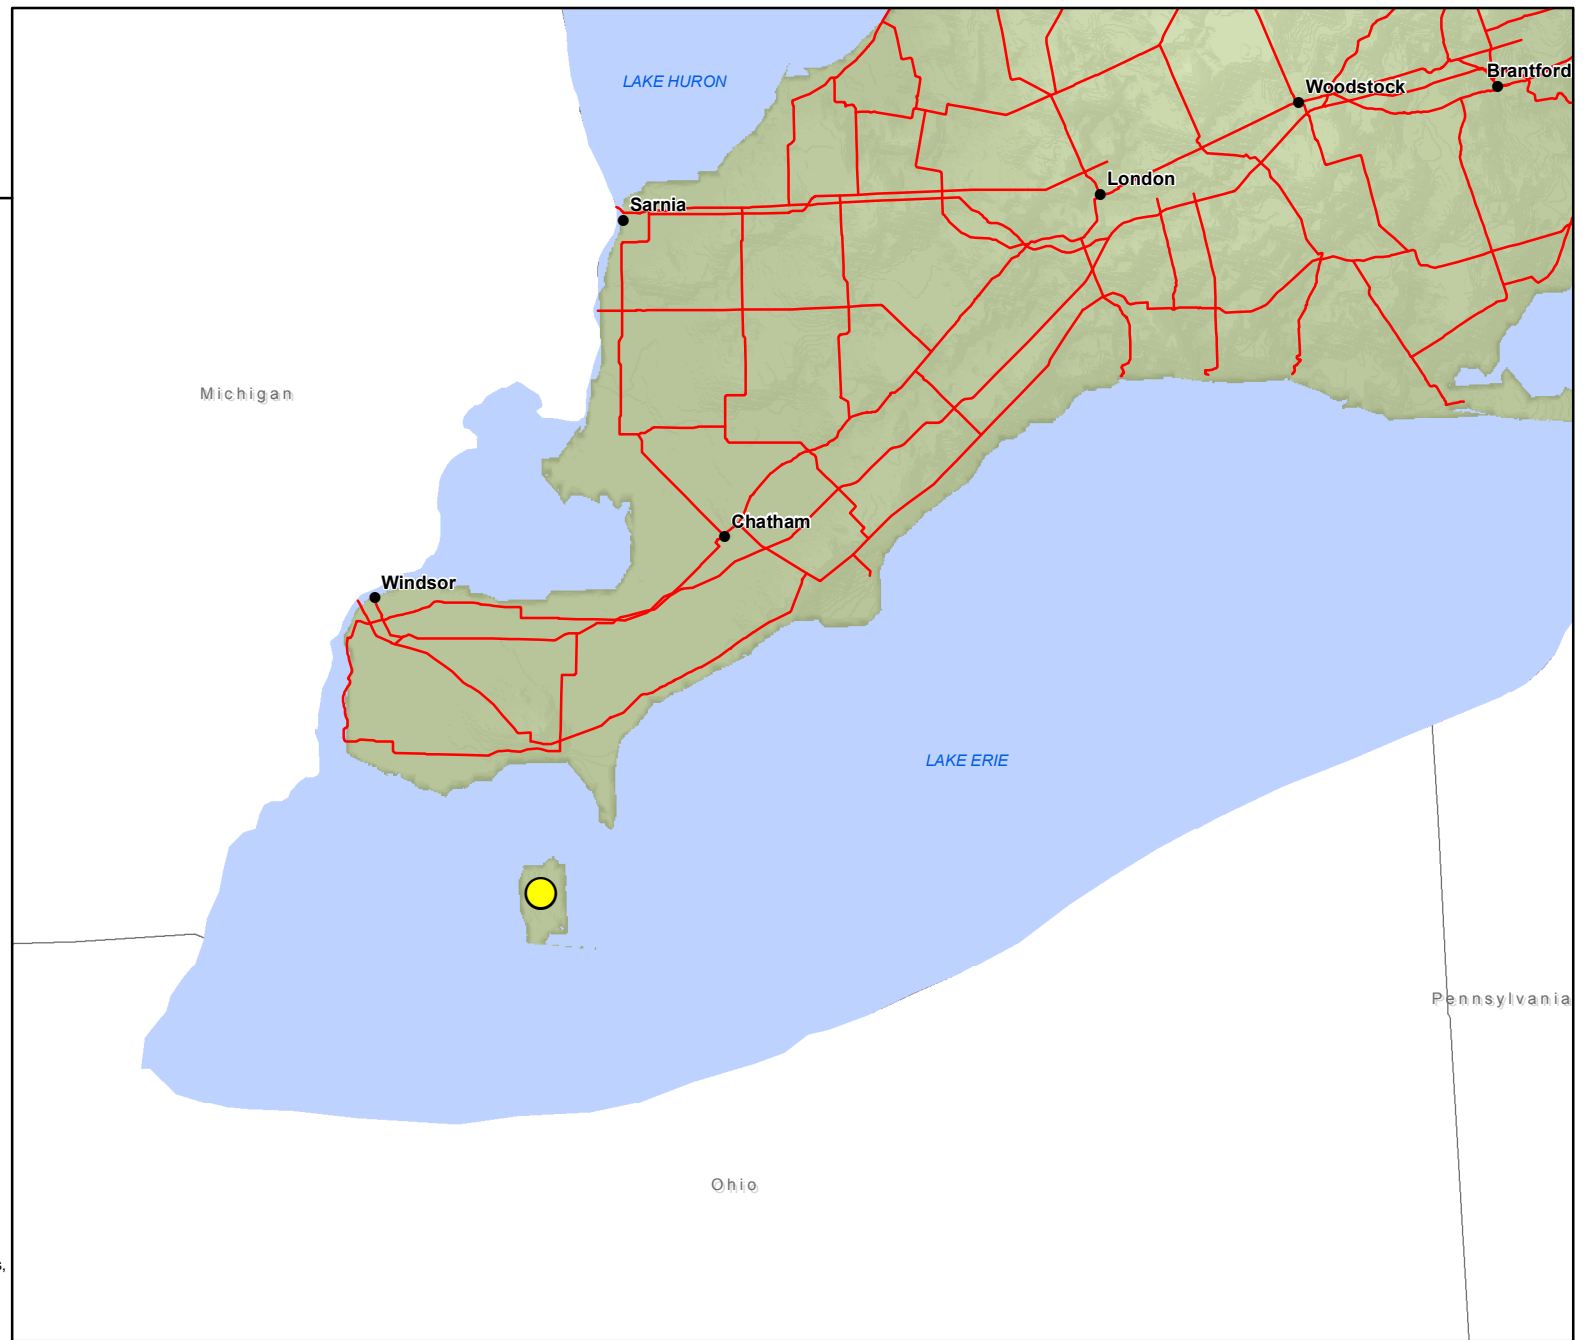

# Blue Racer in Ontario

as recorded by the Ontario Natural Heritage Information Centre as of May 24, 2013

- Communities
- Roads
- Species occurrence

Areas in yellow represent known occurrences of this species. For animals this includes areas such as breeding colonies, breeding ponds, denning sites and hibernacula. For plants this is usually where it occurs naturally.

0 5 10 20 30 40  
Kilometres

For information on species at risk, visit: [ontario.ca/speciesatrisk](http://ontario.ca/speciesatrisk)

To learn more about the Ontario Natural Heritage Information Centre, visit: [nhic.mnr.gov.on.ca](http://nhic.mnr.gov.on.ca)

## Note:

This map should not be relied on as a complete and accurate representation for locations of species at risk, routes or locations, nor as a guide to navigation. The Ontario Ministry of Natural Resources shall not be liable in any way for the use of, or reliance upon, this map or any information on this map.