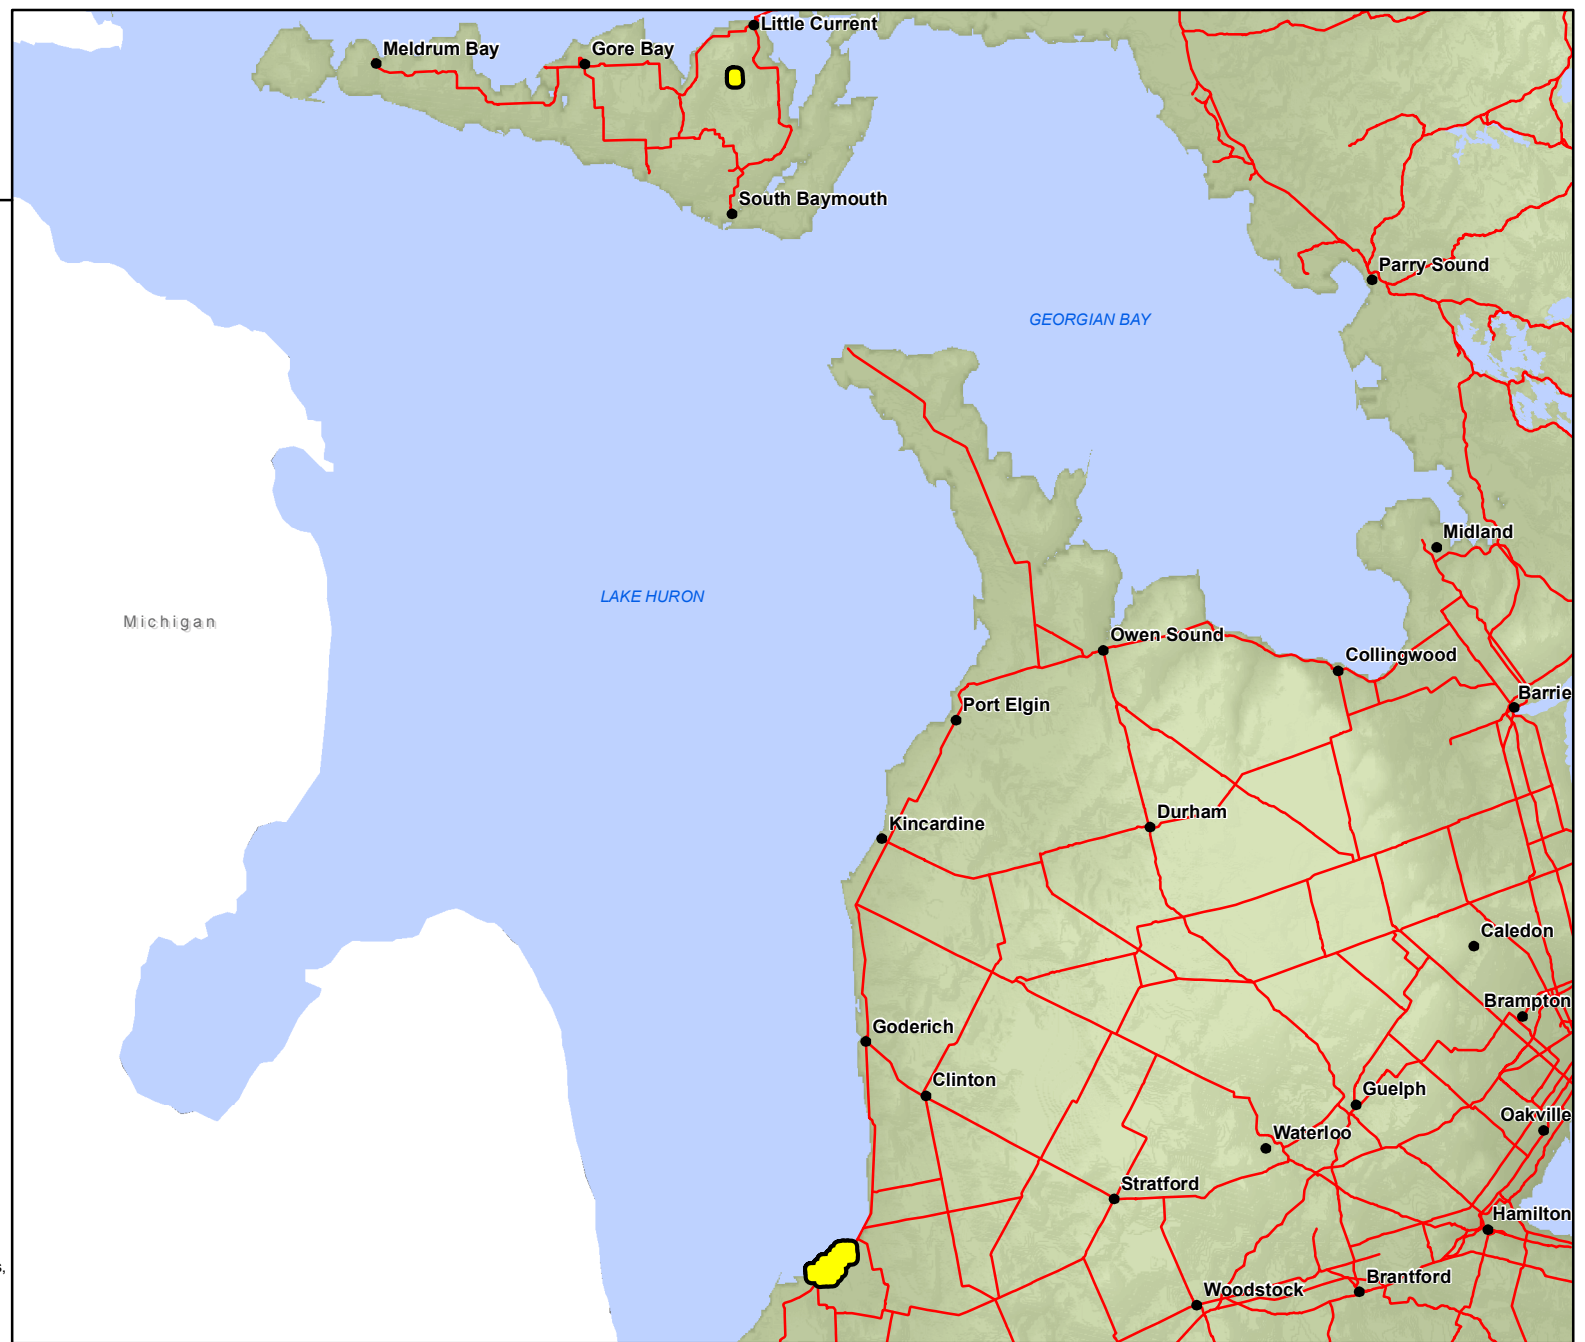

# Aweme Borer Moth in Ontario

as recorded by the Ontario Natural Heritage Information Centre as of February 29, 2012

- Communities
- Roads
- Species occurrence

Areas in yellow represent known occurrences of this species. For animals this includes areas such as breeding colonies, breeding ponds, denning sites and hibernacula. For plants this is usually where it occurs naturally.

## Note:

This map should not be relied on as a complete and accurate representation for locations of species at risk, routes or locations, nor as a guide to navigation. The Ontario Ministry of Natural Resources shall not be liable in any way for the use of, or reliance upon, this map or any information on this map.