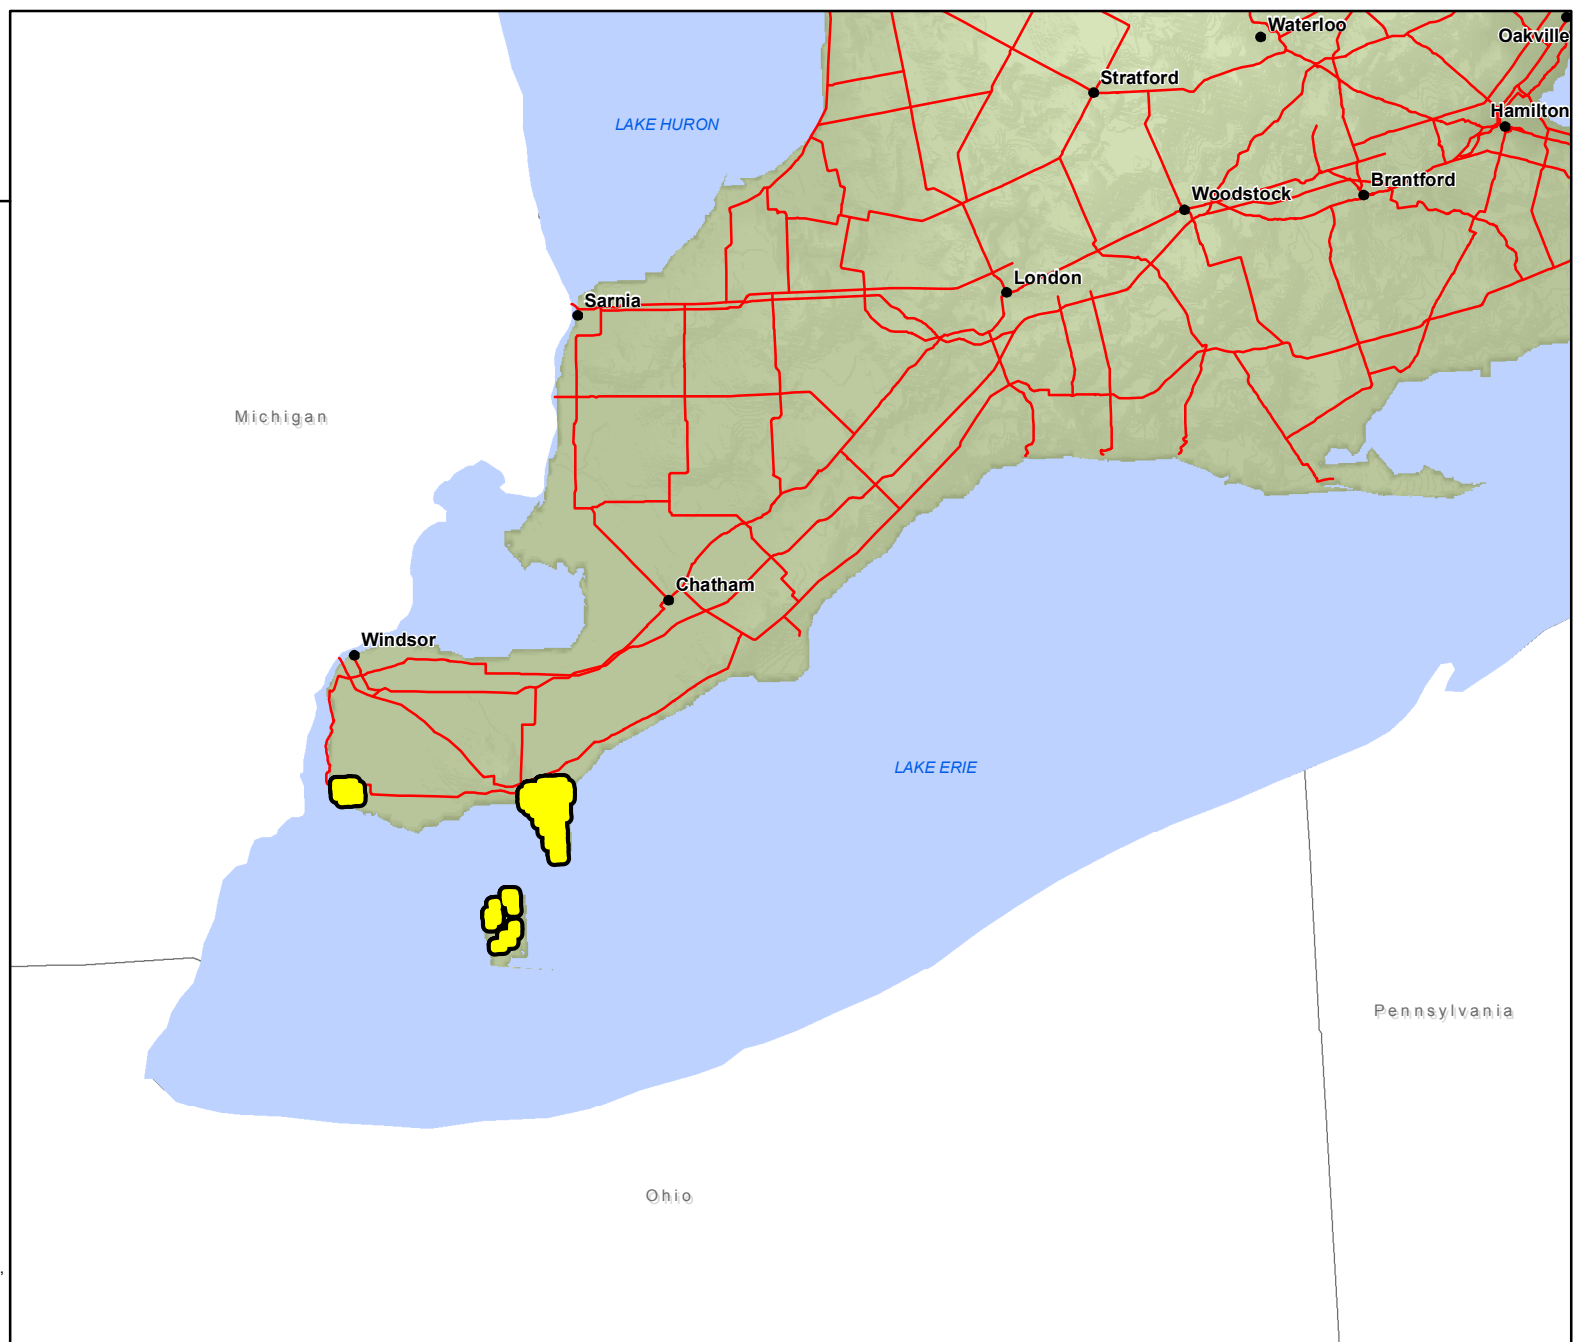

Blanchard's Cricket Frog in Ontario

as recorded by the Ontario Natural Heritage Information Centre as of February 29, 2012

- Communities
- Roads
- Species occurrence

Areas in yellow represent known occurrences of this species. For animals this includes areas such as breeding colonies, breeding ponds, denning sites and hibernacula. For plants this is usually where it occurs naturally.

For information on species at risk, visit: ontario.ca/speciesatrisk

To learn more about the Ontario Natural Heritage Information Centre, visit: nhic.mnr.gov.on.ca

Note:

This map should not be relied on as a complete and accurate representation for locations of species at risk, routes or locations, nor as a guide to navigation. The Ontario Ministry of Natural Resources shall not be liable in any way for the use of, or reliance upon, this map or any information on this map.