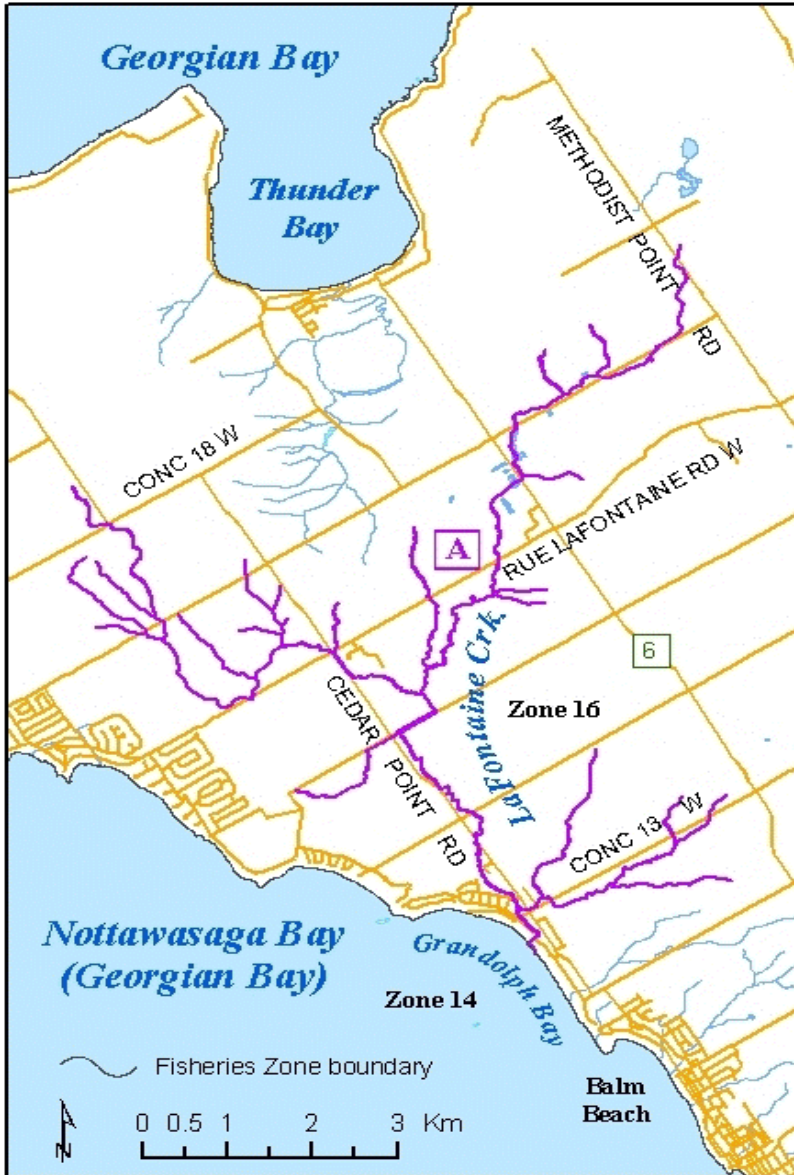

Selected Fishing Regulations for LaFontaine Creek LaFontaine, Ontario Fisheries Management Zone 16

Zone 16 Seasons and Limits

Zone 16 Open Seasons

Rainbow Trout, Brown Trout and Pacific Salmon
4th Sat. in April to September 30th.

Zones 16 Limits

Rainbow Trout – S-2, C-1
 Brown Trout and Pacific Salmon – S – 5, C -2

Exceptions to the Zone Regulations

LaFontaine Creek and tributaries
 (44°43'10.2"N., 80°0143.5"W.) - Tiny
 Twp.

**Fish sanctuary - no fishing from
 January 1 - Friday before the 4th Sat.
 in April.**