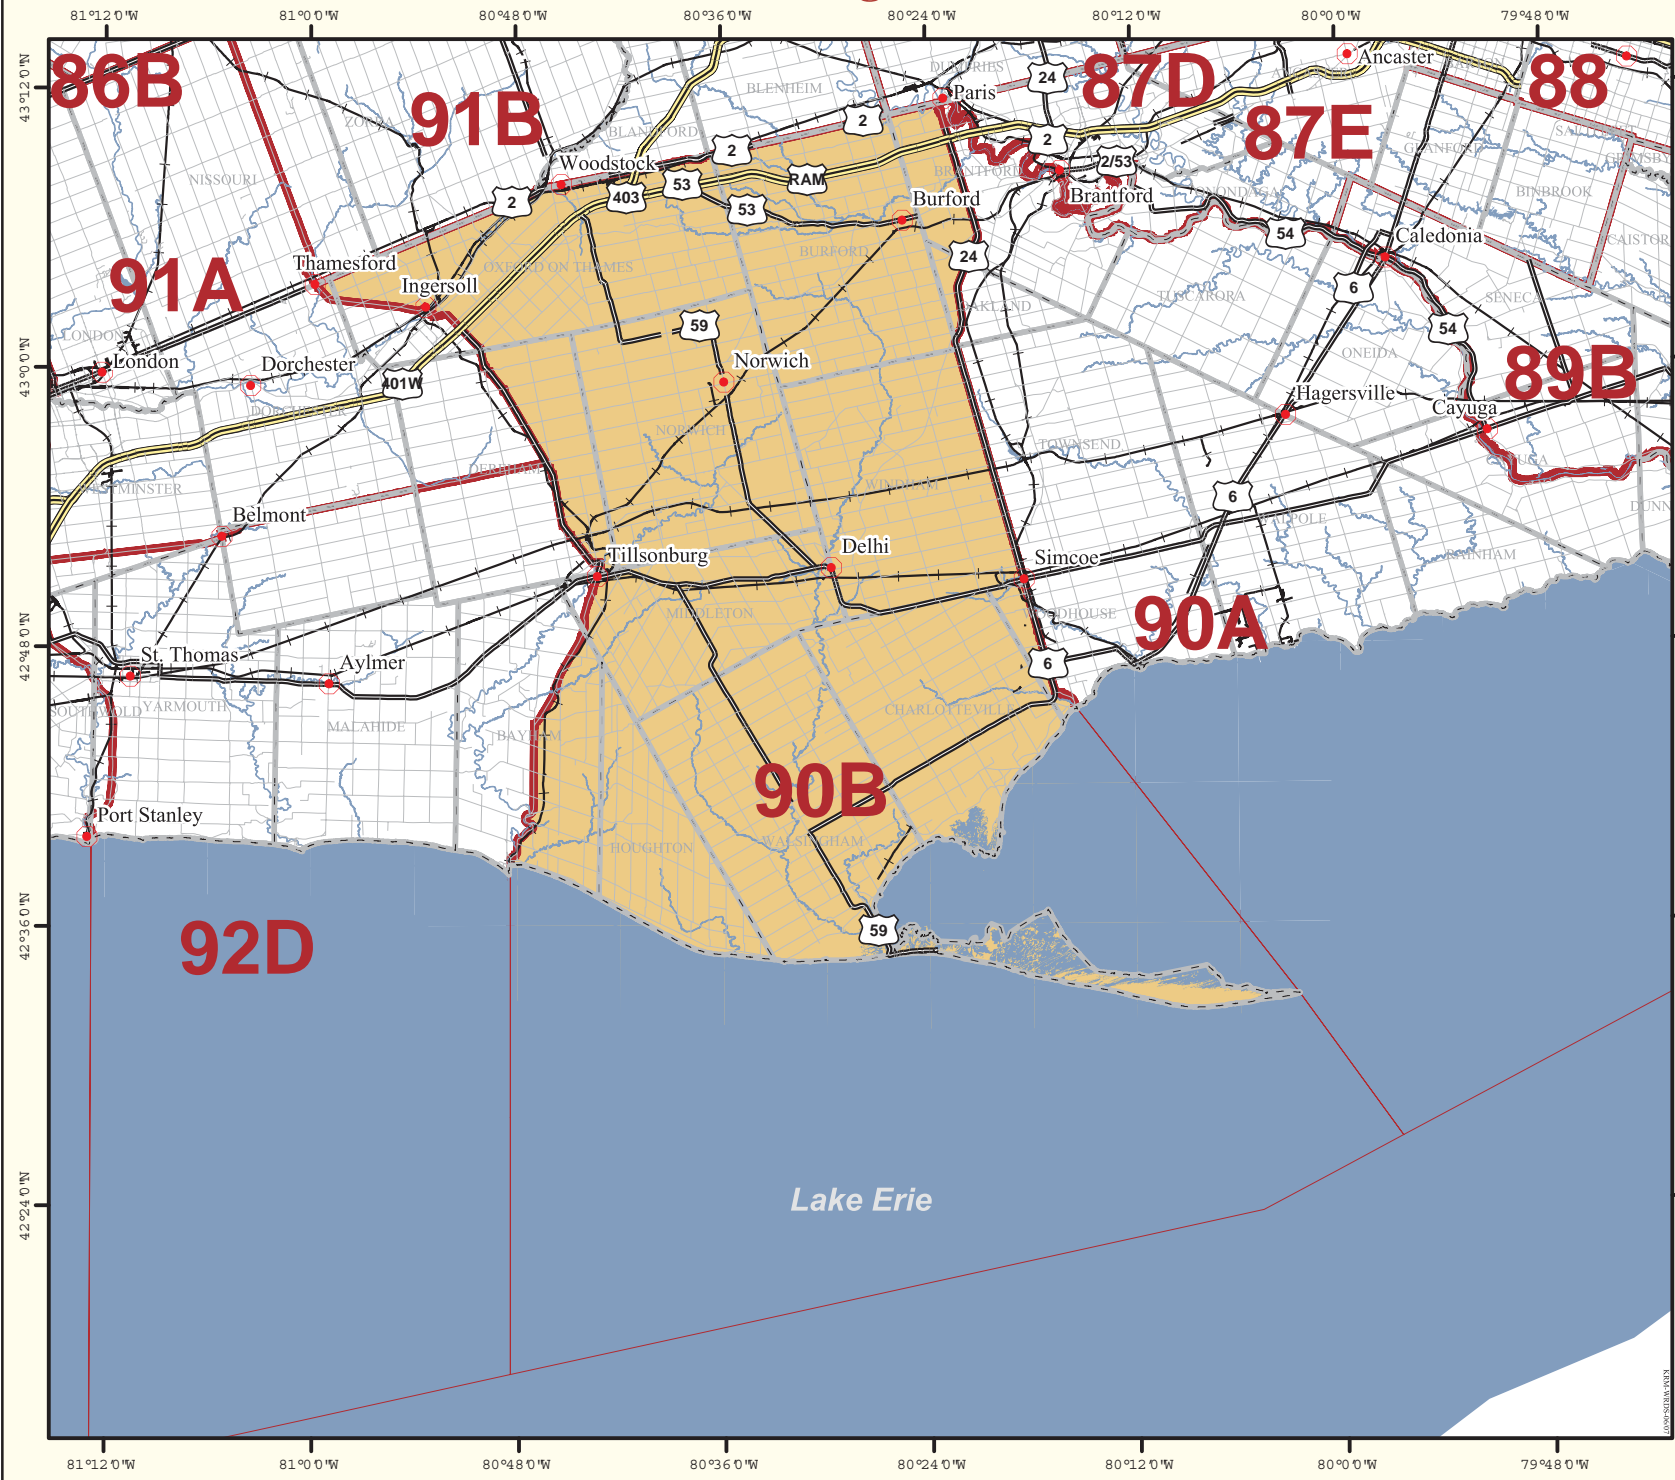

Wildlife Management Unit - 90B

- Legend**
- Settlements
 - Geographic Township Boundaries
 - Provincial Highway
 - Municipal Highway
 - Local Street/Road
 - Railway
 - Lakes
 - Rivers & Creeks
 - Approximate WMU Boundaries
 - WMU of Interest

© 2007, Queen's Printer for Ontario

This map has been prepared by the Ministry of Natural Resources for information, consultation and discussion purposes only. The Ministry does not guarantee the accuracy or completeness of the contents and assumes no liability for any consequences arising out of anyone's use of, or reliance on, the information depicted.

For information on exact boundaries, contact the Ministry of Natural Resources.