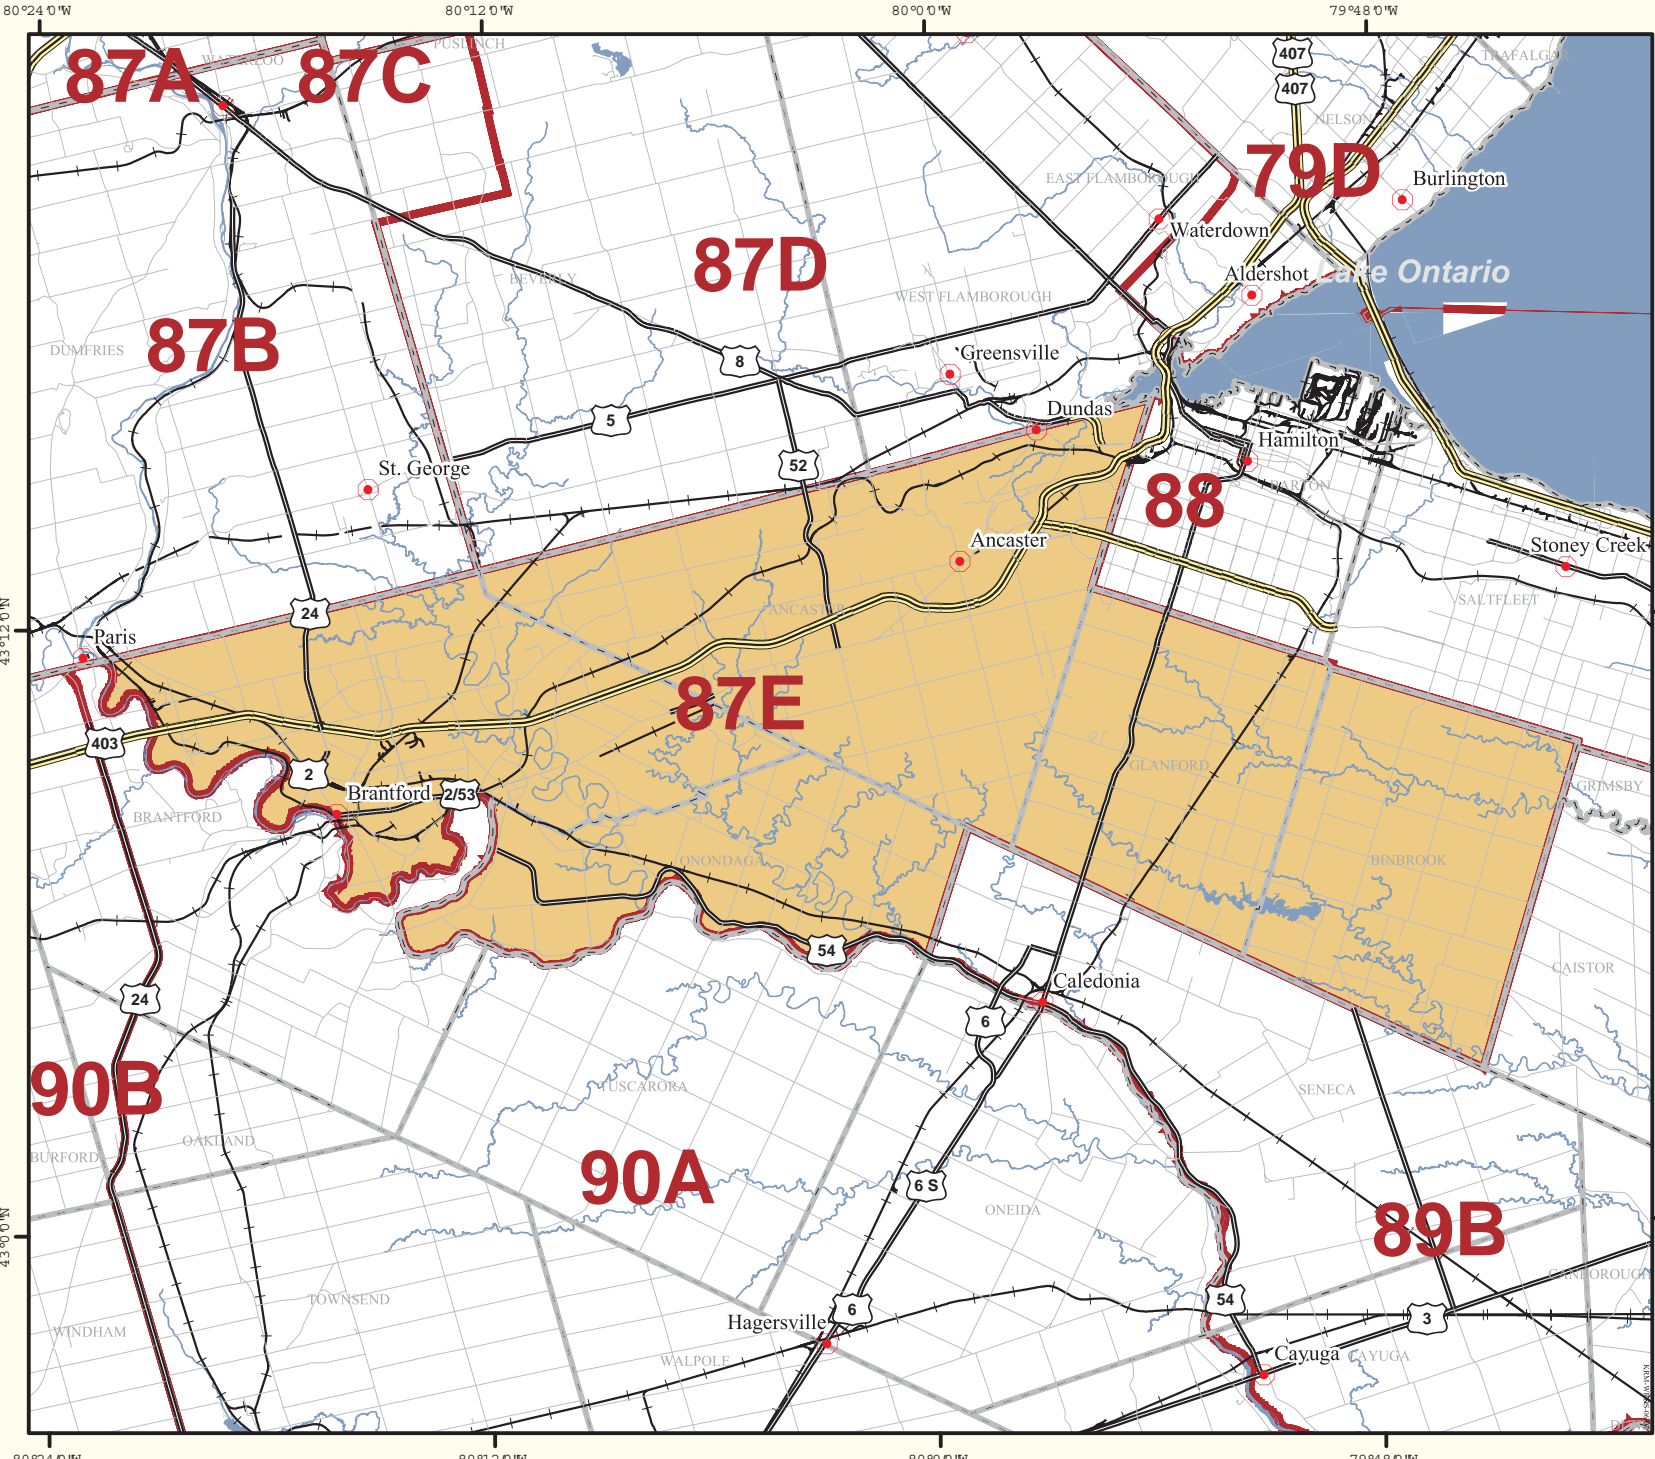

Wildlife Management Unit - 87E

- Legend**
- Settlements
 - Geographic Township Boundaries
 - Provincial Highway
 - Municipal Highway
 - Local Street/Road
 - | Railway
 - Lakes
 - Rivers & Creeks
 - Approximate WMU Boundaries
 - WMU of Interest

© 2007, Queen's Printer for Ontario

This map has been prepared by the Ministry of Natural Resources for information, consultation and discussion purposes only. The Ministry does not guarantee the accuracy or completeness of the contents and assumes no liability for any consequences arising out of anyone's use of, or reliance on, the information depicted.

For information on exact boundaries, contact the Ministry of Natural Resources.