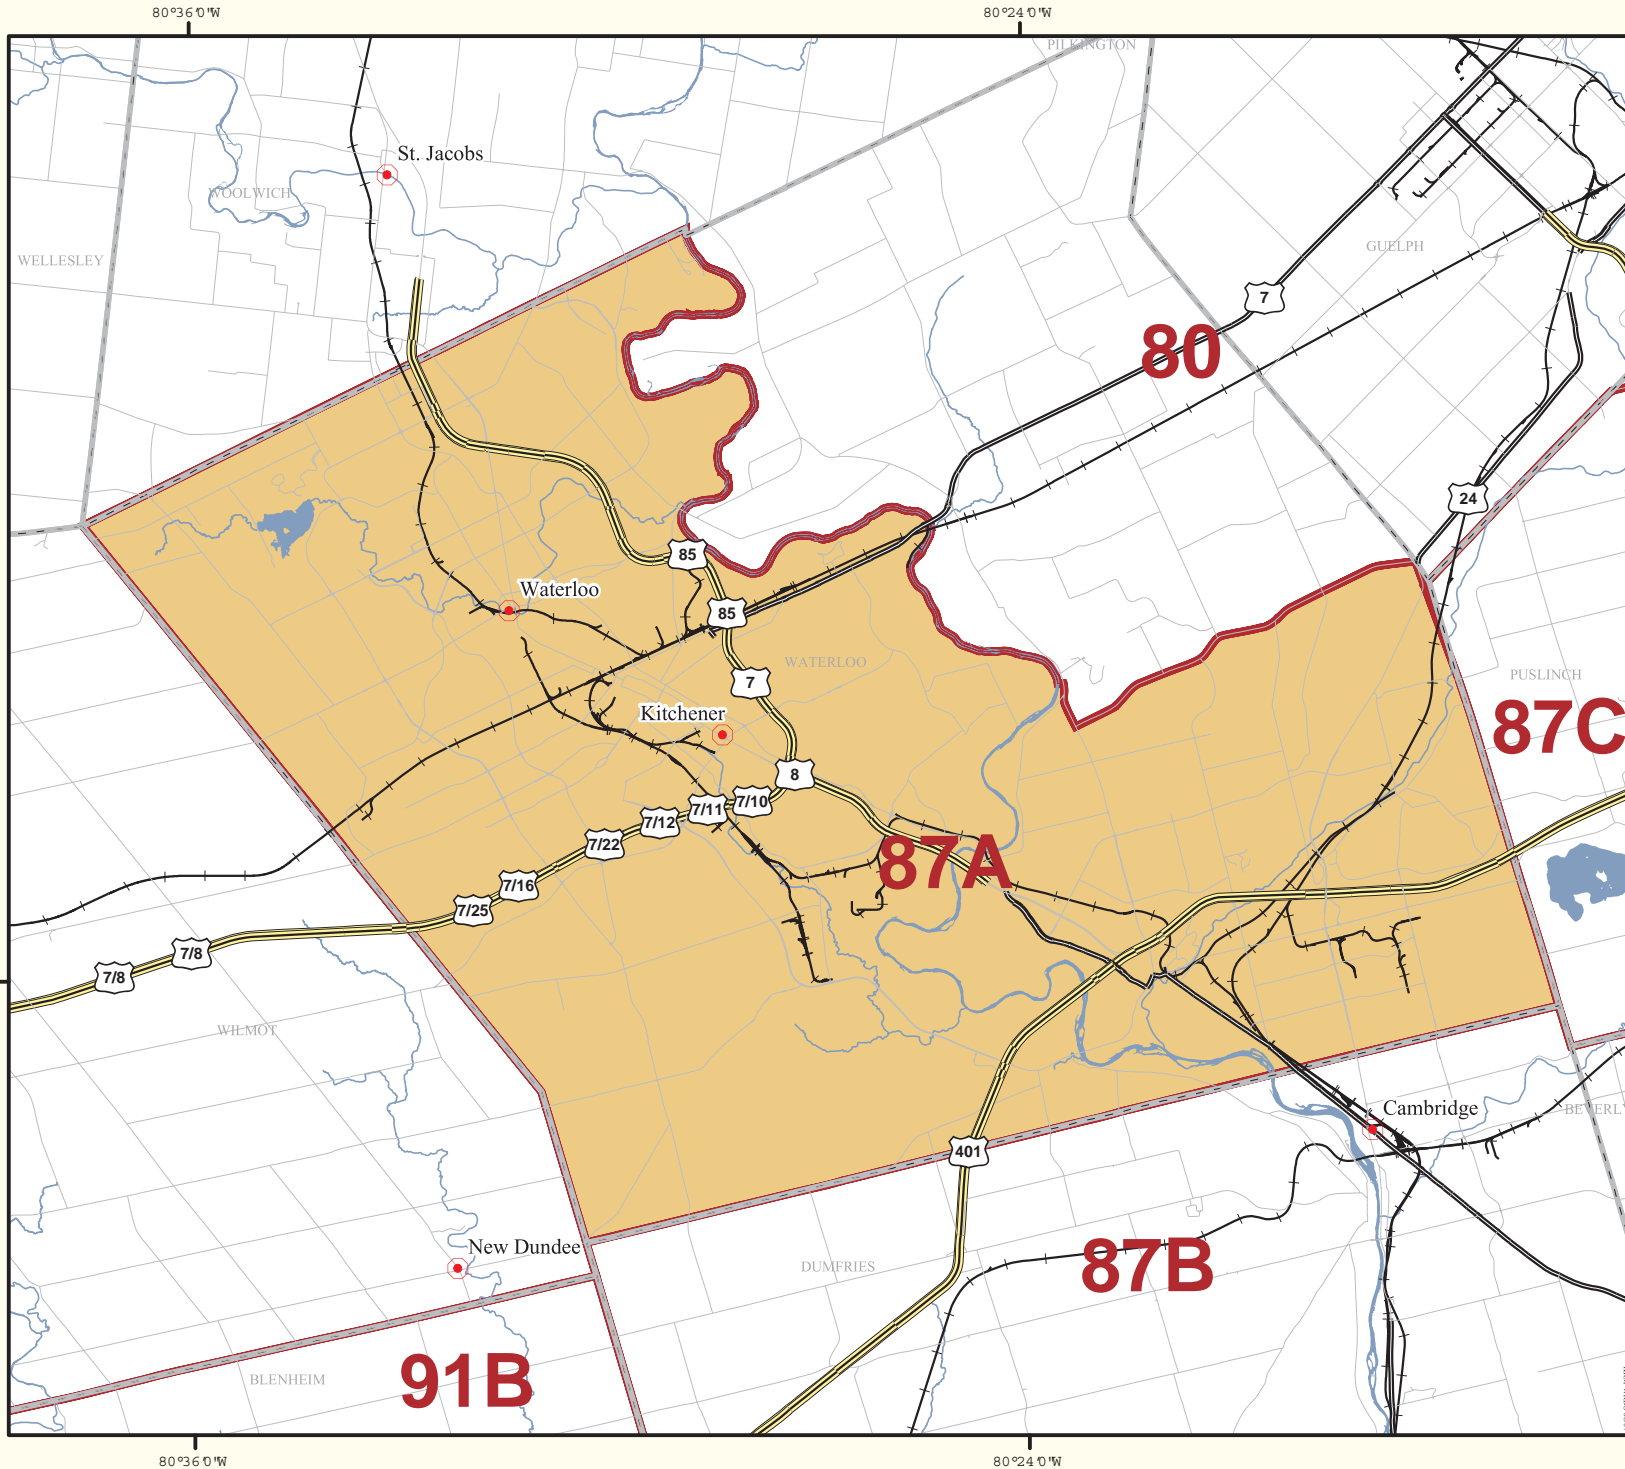

Wildlife Management Unit - 87A

- Legend**
- Settlements
 - Geographic Township Boundaries
 - Provincial Highway
 - Municipal Highway
 - Local Street/Road
 - | Railway
 - Lakes
 - Rivers & Creeks
 - Approximate WMU Boundaries
 - WMU of Interest

© 2007, Queen's Printer for Ontario

This map has been prepared by the Ministry of Natural Resources for information, consultation and discussion purposes only. The Ministry does not guarantee the accuracy or completeness of the contents and assumes no liability for any consequences arising out of anyone's use of, or reliance on, the information depicted.

For information on exact boundaries, contact the Ministry of Natural Resources.