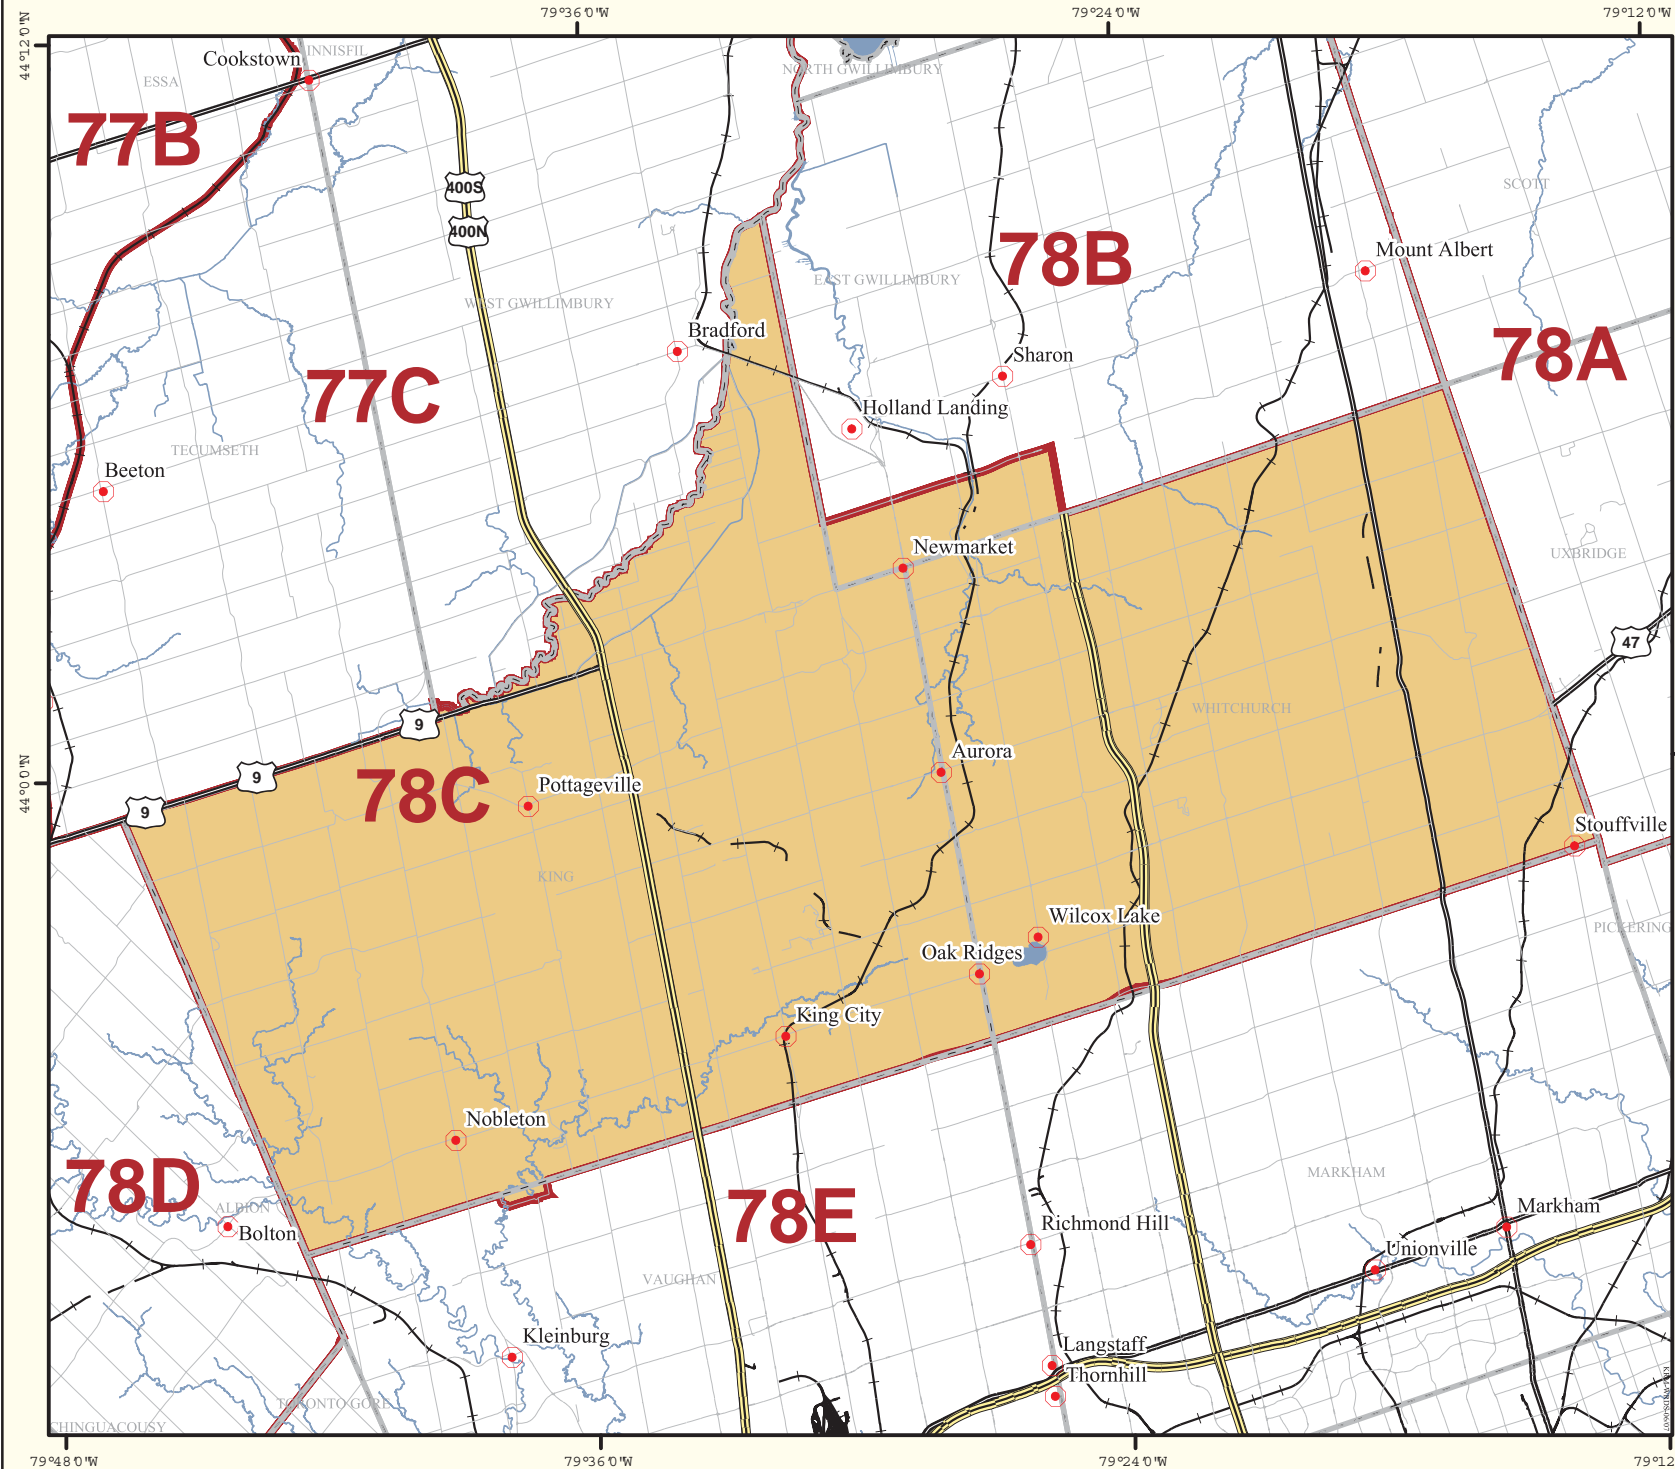

Wildlife Management Unit - 78C

- Legend**
- Settlements
 - Geographic Township Boundaries
 - Provincial Highway
 - Municipal Highway
 - Local Street/Road
 - Railway
 - Lakes
 - Rivers & Creeks
 - Approximate WMU Boundaries
 - WMU of Interest

For information on exact boundaries, contact the Ministry of Natural Resources.