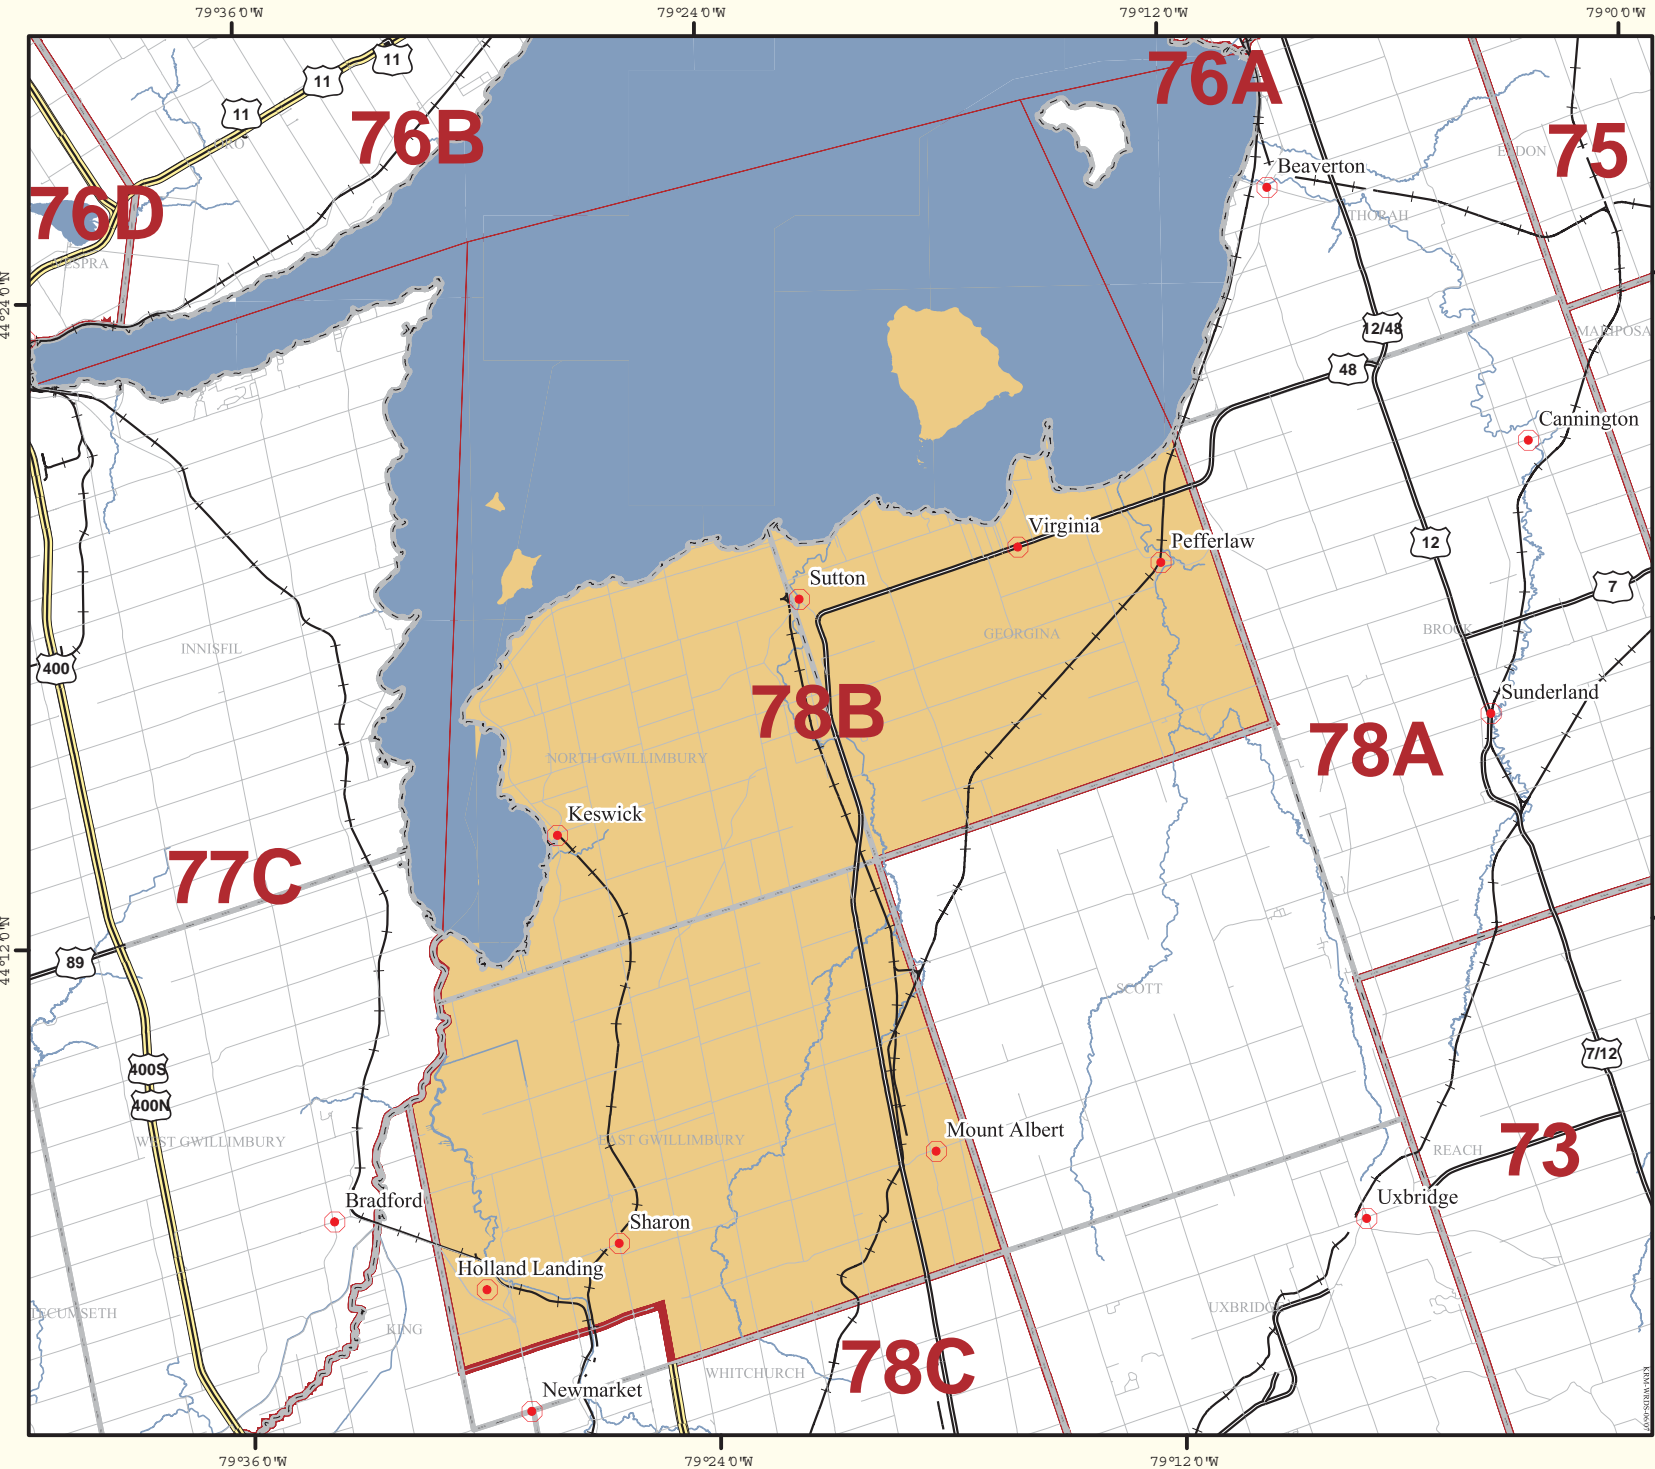

Wildlife Management Unit - 78B

- Legend**
- Settlements
 - Geographic Township Boundaries
 - Provincial Highway
 - Municipal Highway
 - Local Street/Road
 - Railway
 - Lakes
 - Rivers & Creeks
 - Approximate WMU Boundaries
 - WMU of Interest

© 2007, Queen's Printer for Ontario

This map has been prepared by the Ministry of Natural Resources for information, consultation and discussion purposes only. The Ministry does not guarantee the accuracy or completeness of the contents and assumes no liability for any consequences arising out of anyone's use of, or reliance on, the information depicted.

For information on exact boundaries, contact the Ministry of Natural Resources.