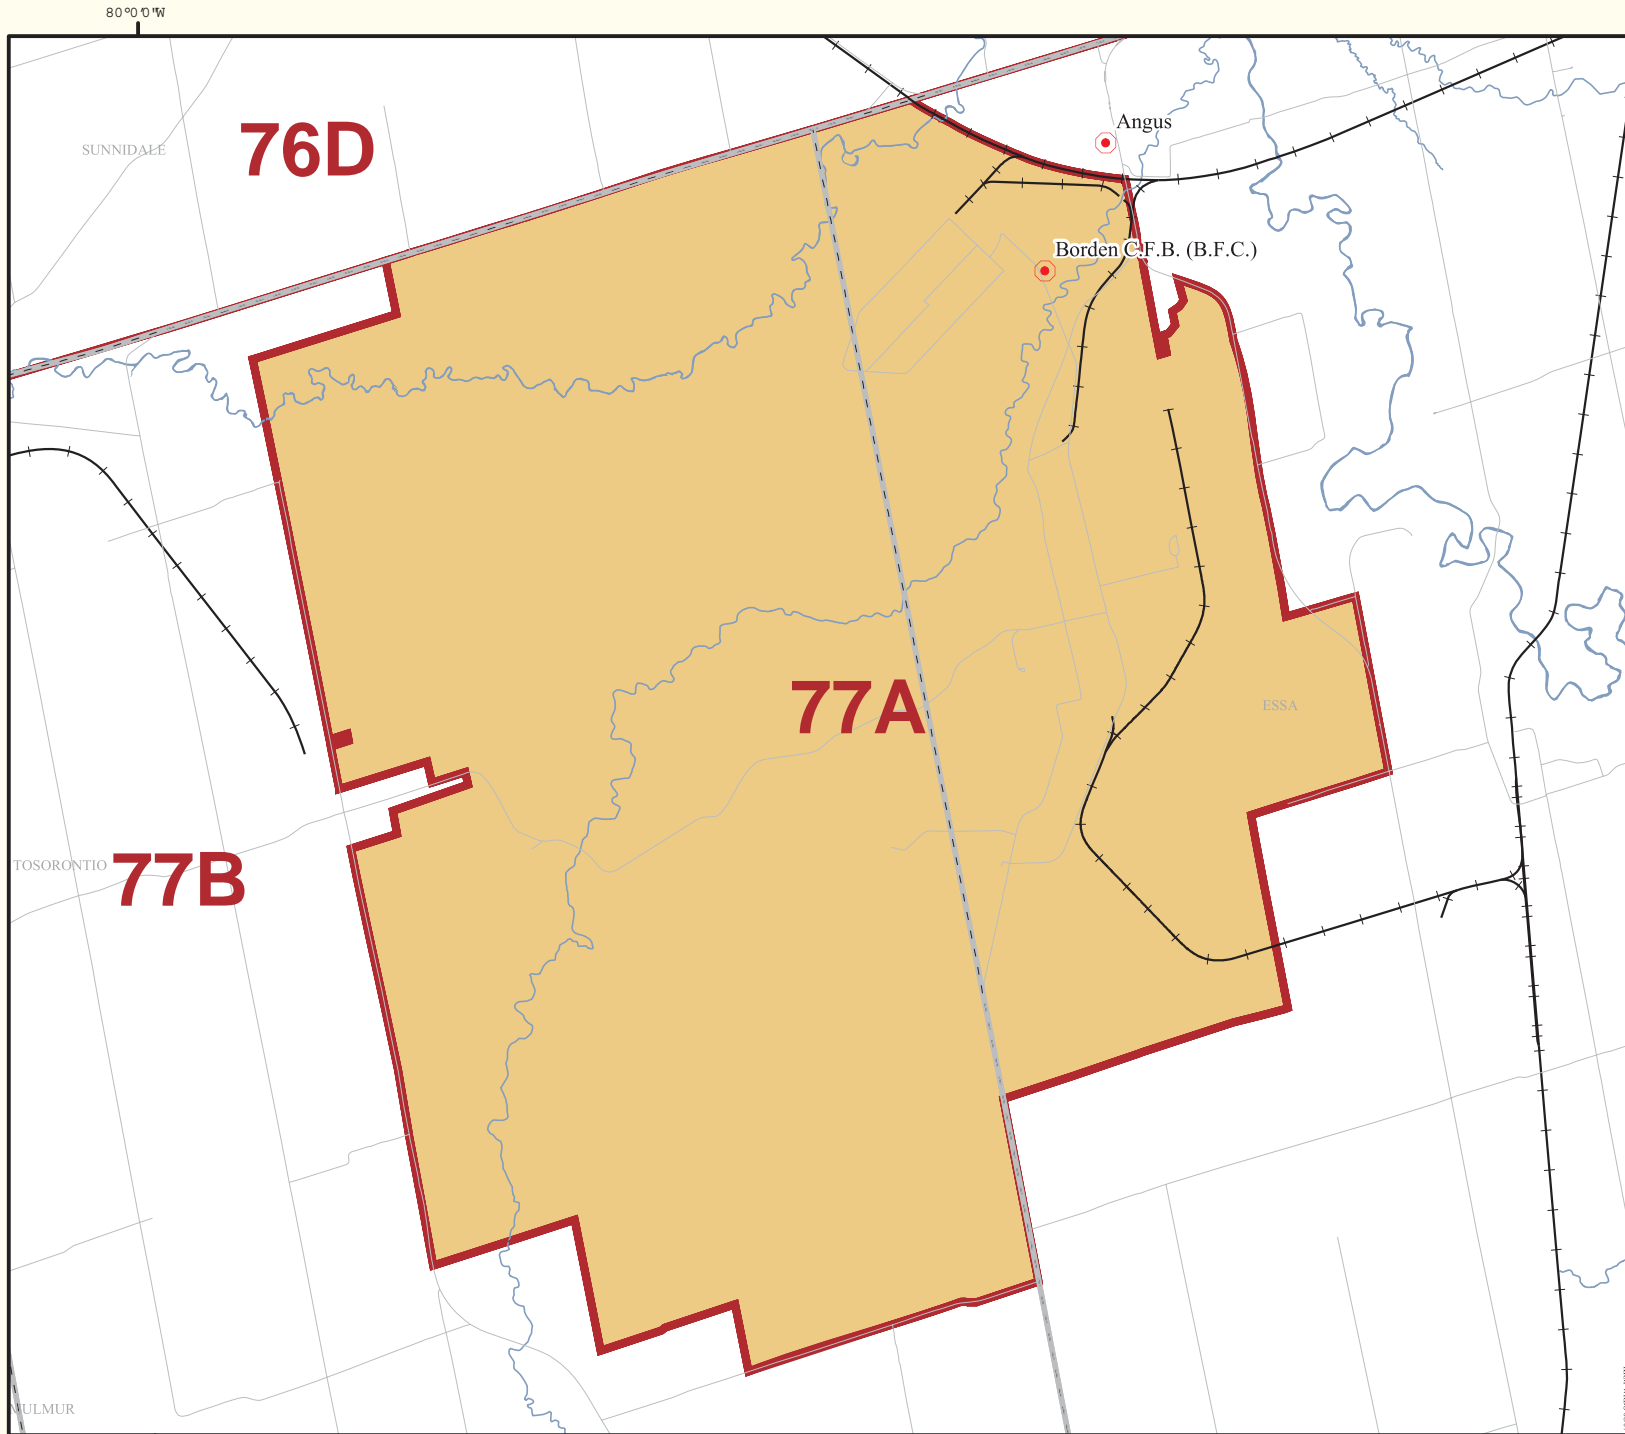

Wildlife Management Unit - 77A

Key Map

N

Legend

- Settlements
- ▭ Geographic Township Boundaries
- ▬ Provincial Highway
- ▬ Municipal Highway
- ▬ Local Street/Road
- +— Railway
- Lakes
- Rivers & Creeks
- ▭ Approximate WMU Boundaries
- ▭ WMU of Interest

For information on exact boundaries, contact the Ministry of Natural Resources.