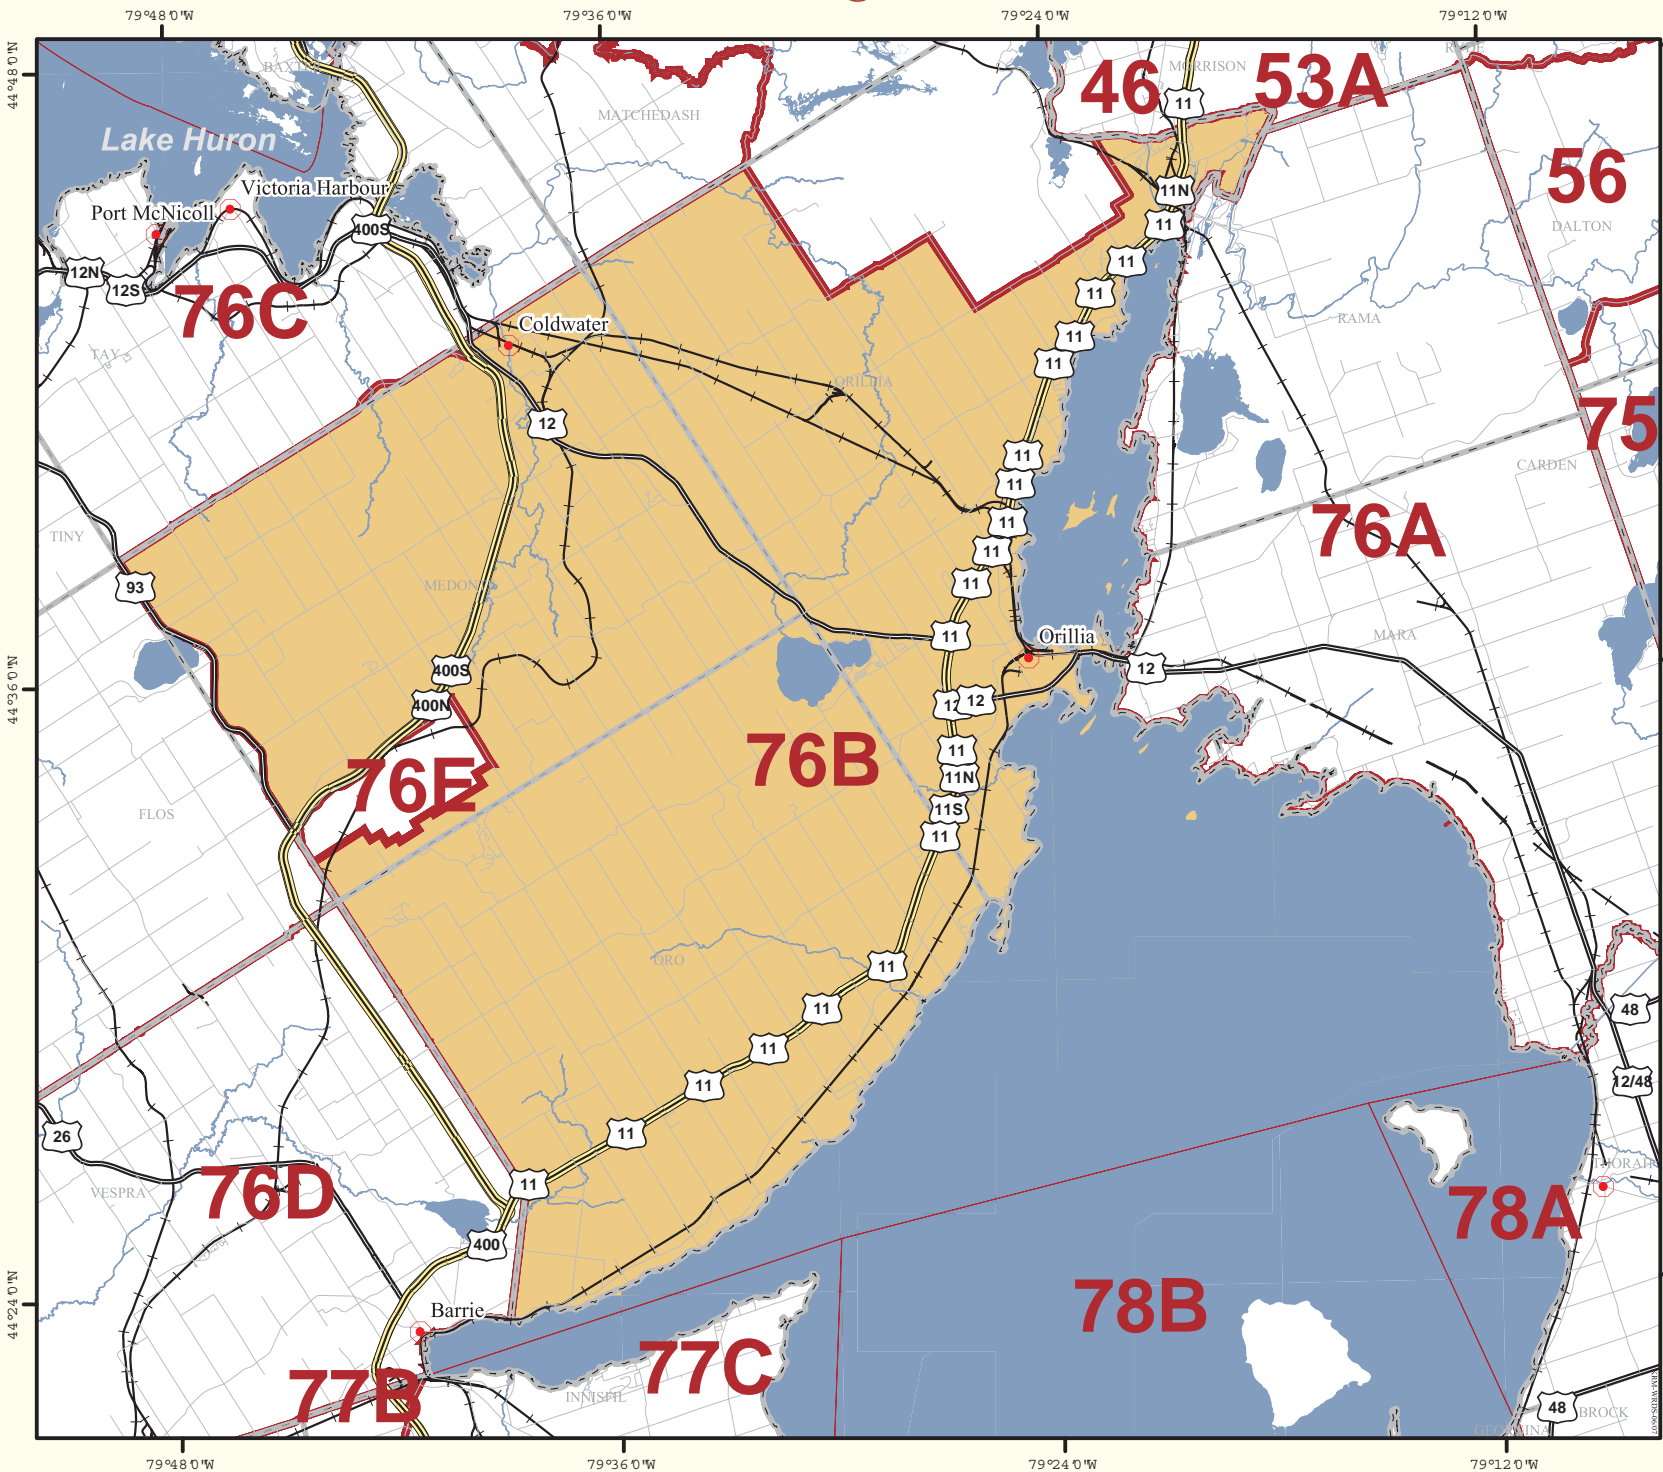

# Wildlife Management Unit - 76B

- Legend**
- Settlements
  - Geographic Township Boundaries
  - Provincial Highway
  - Municipal Highway
  - Local Street/Road
  - Railway
  - Lakes
  - Rivers & Creeks
  - Approximate WMU Boundaries
  - WMU of Interest

© 2007, Queen's Printer for Ontario

This map has been prepared by the Ministry of Natural Resources for information, consultation and discussion purposes only. The Ministry does not guarantee the accuracy or completeness of the contents and assumes no liability for any consequences arising out of anyone's use of, or reliance on, the information depicted.

For information on exact boundaries, contact the Ministry of Natural Resources.