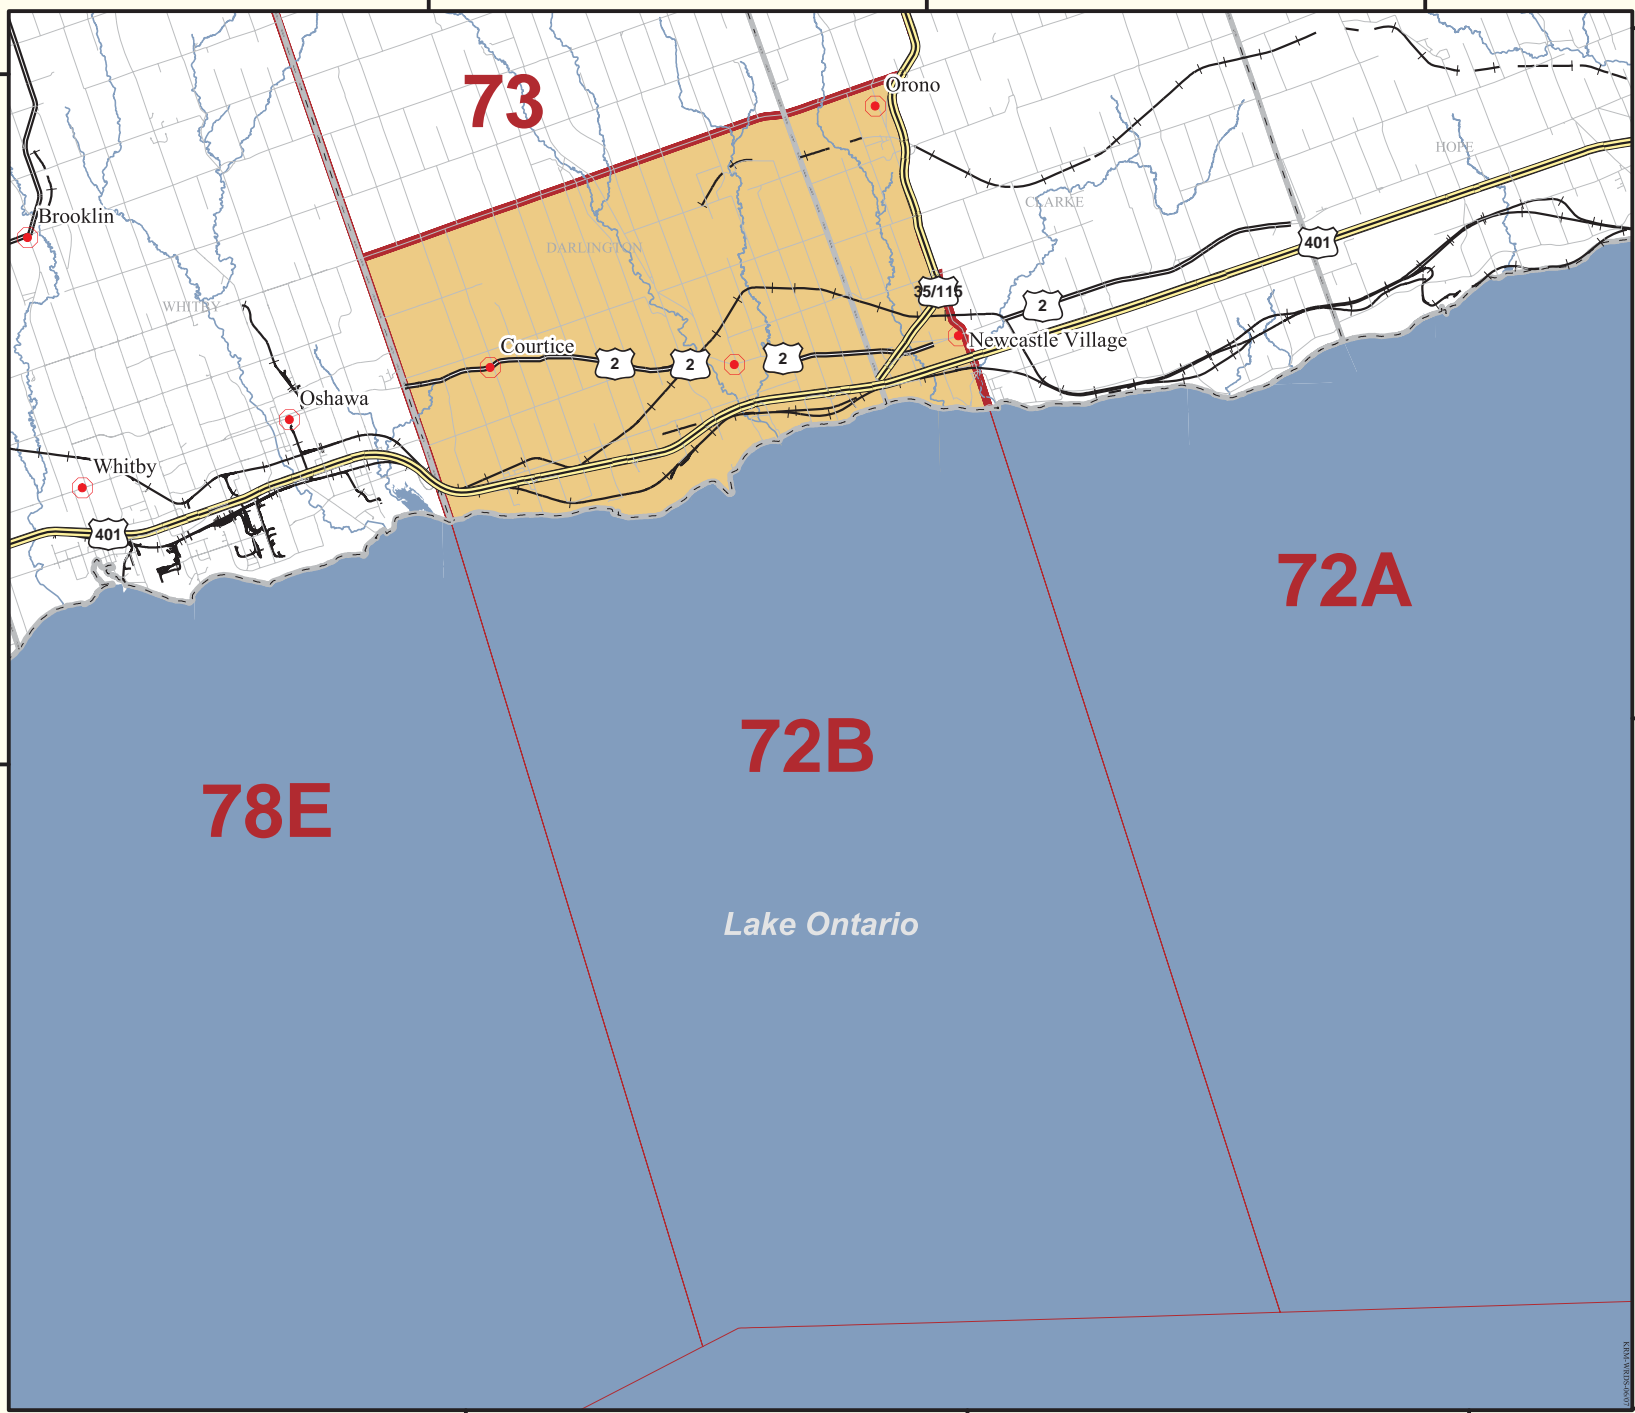

Wildlife Management Unit - 72B

78°48'0"W 78°36'0"W 78°24'0"W

Key Map

- Legend**
- Settlements
 - Geographic Township Boundaries
 - Provincial Highway
 - Municipal Highway
 - Local Street/Road
 - Railway
 - Lakes
 - Rivers & Creeks
 - Approximate WMU Boundaries
 - WMU of Interest

For information on exact boundaries, contact the Ministry of Natural Resources.

78°48'0"W 78°36'0"W 78°24'0"W