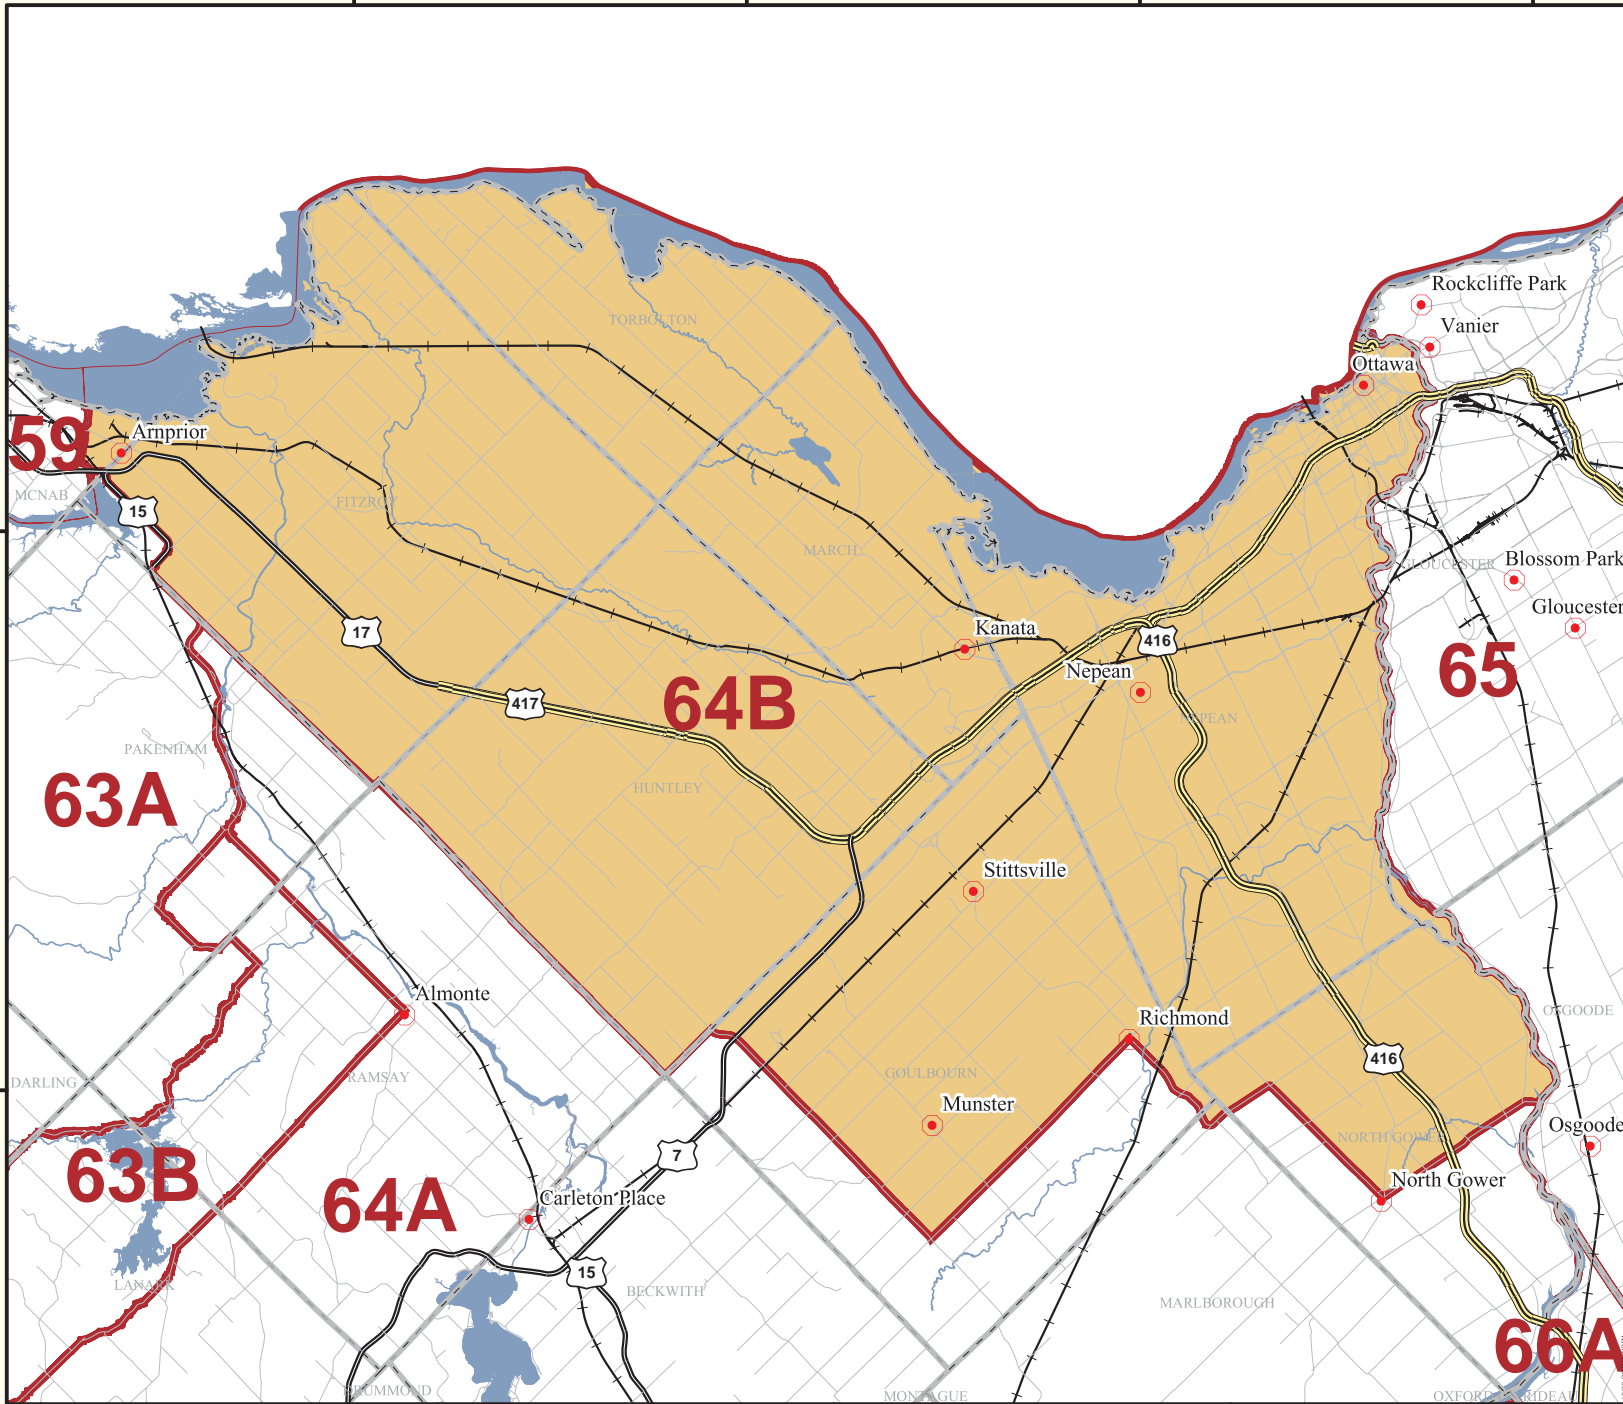

Wildlife Management Unit - 64B

76°12'0"W

76°0'0"W

75°48'0"W

75°36'0"W

Key Map

Legend

- Settlements
- ▭ Geographic Township Boundaries
- ▬ Provincial Highway
- ▬ Municipal Highway
- ▬ Local Street/Road
- Railway
- Lakes
- Rivers & Creeks
- ▭ Approximate WMU Boundaries
- ▭ WMU of Interest

© 2007, Queen's Printer for Ontario

This map has been prepared by the Ministry of Natural Resources for information, consultation and discussion purposes only. The Ministry does not guarantee the accuracy or completeness of the contents and assumes no liability for any consequences arising out of anyone's use of, or reliance on, the information depicted.

For information on exact boundaries, contact the Ministry of Natural Resources.