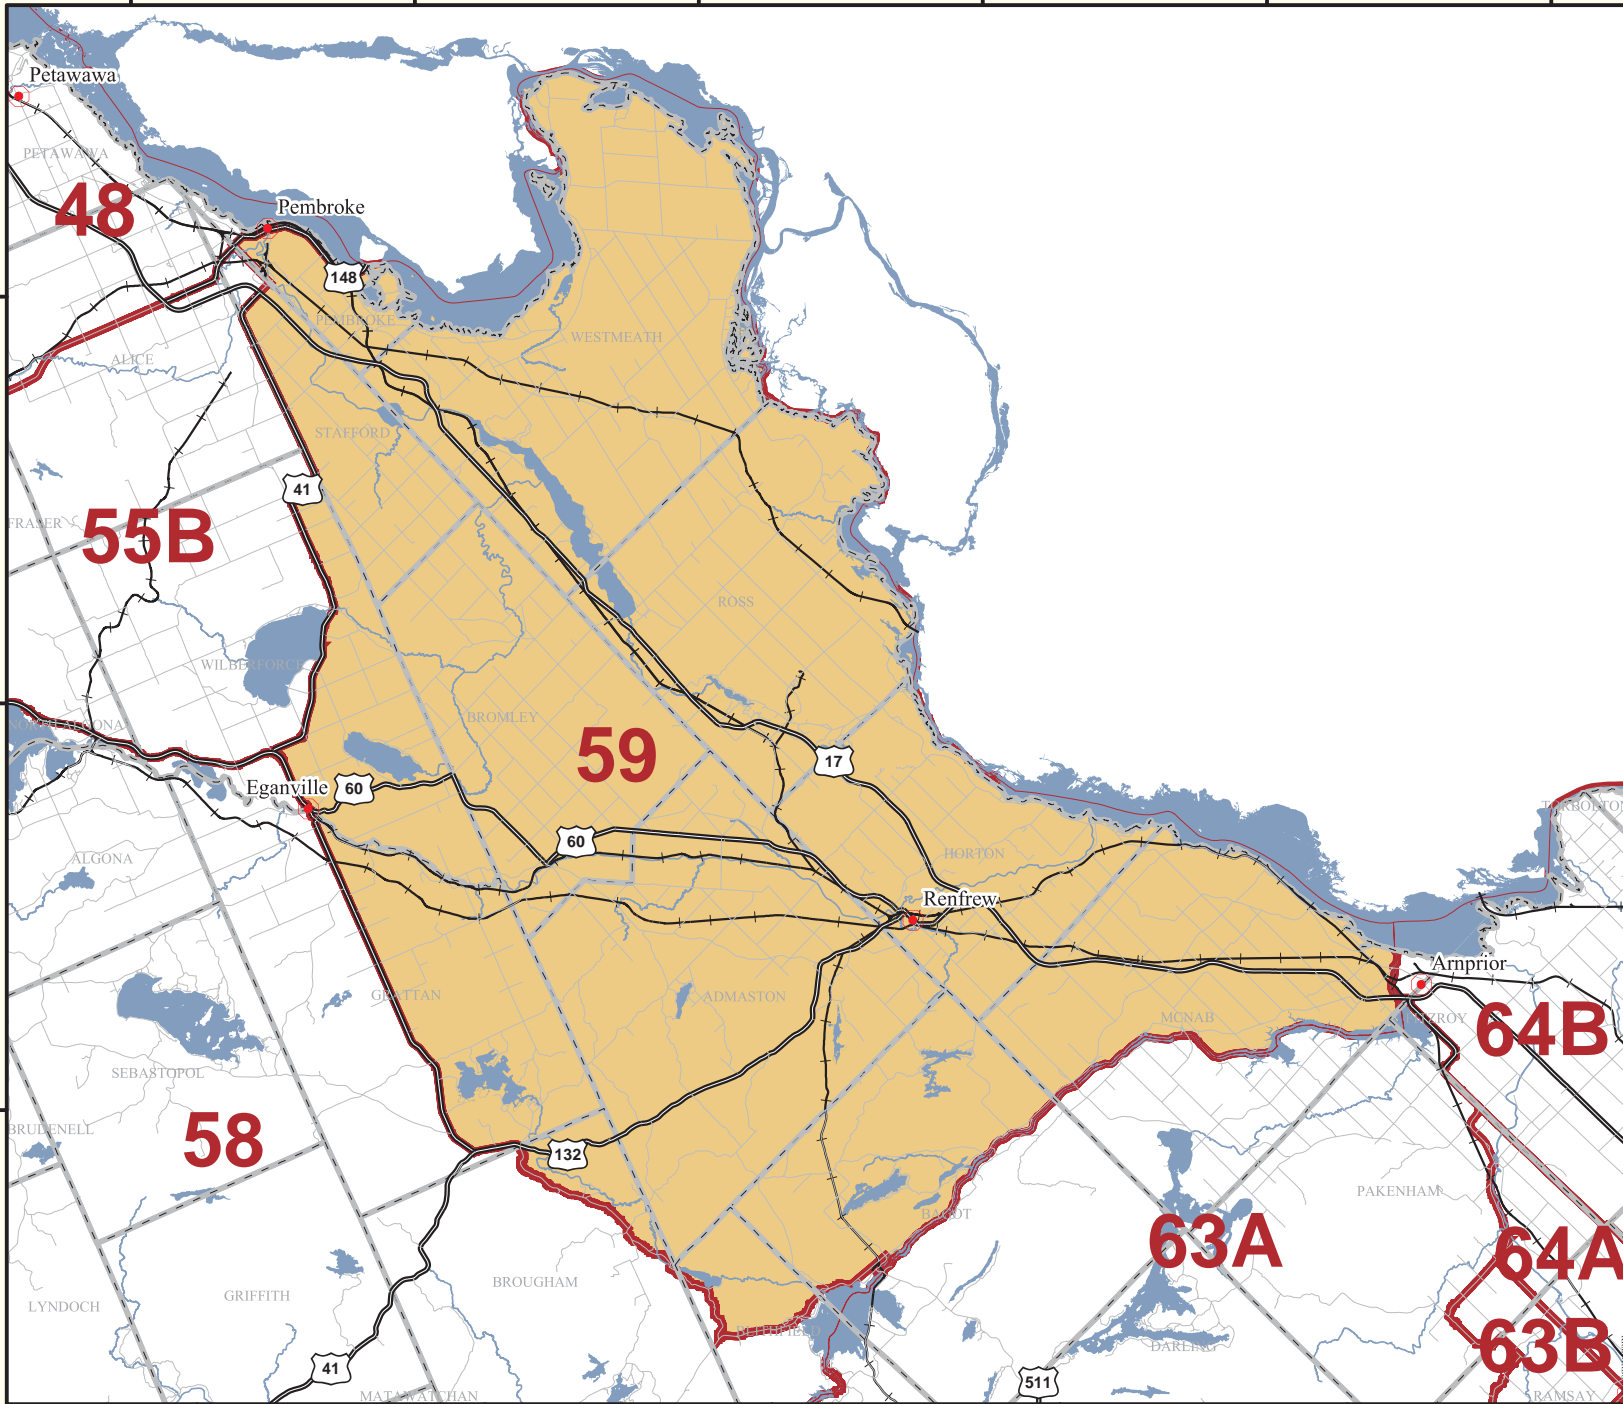

Wildlife Management Unit - 59

77°12'0"W 77°0'0"W 76°48'0"W 76°36'0"W 76°24'0"W 76°12'0"W

Legend

- Settlements
- Geographic Township Boundaries
- Provincial Highway
- Municipal Highway
- Local Street/Road
- Railway
- Lakes
- Rivers & Creeks
- Approximate WMU Boundaries
- WMU of Interest

© 2007, Queen's Printer for Ontario

This map has been prepared by the Ministry of Natural Resources for information, consultation and discussion purposes only. The Ministry does not guarantee the accuracy or completeness of the contents and assumes no liability for any consequences arising out of anyone's use of, or reliance on, the information depicted.

For information on exact boundaries, contact the Ministry of Natural Resources.

77°12'0"W 77°0'0"W 76°48'0"W 76°36'0"W 76°24'0"W 76°12'0"W