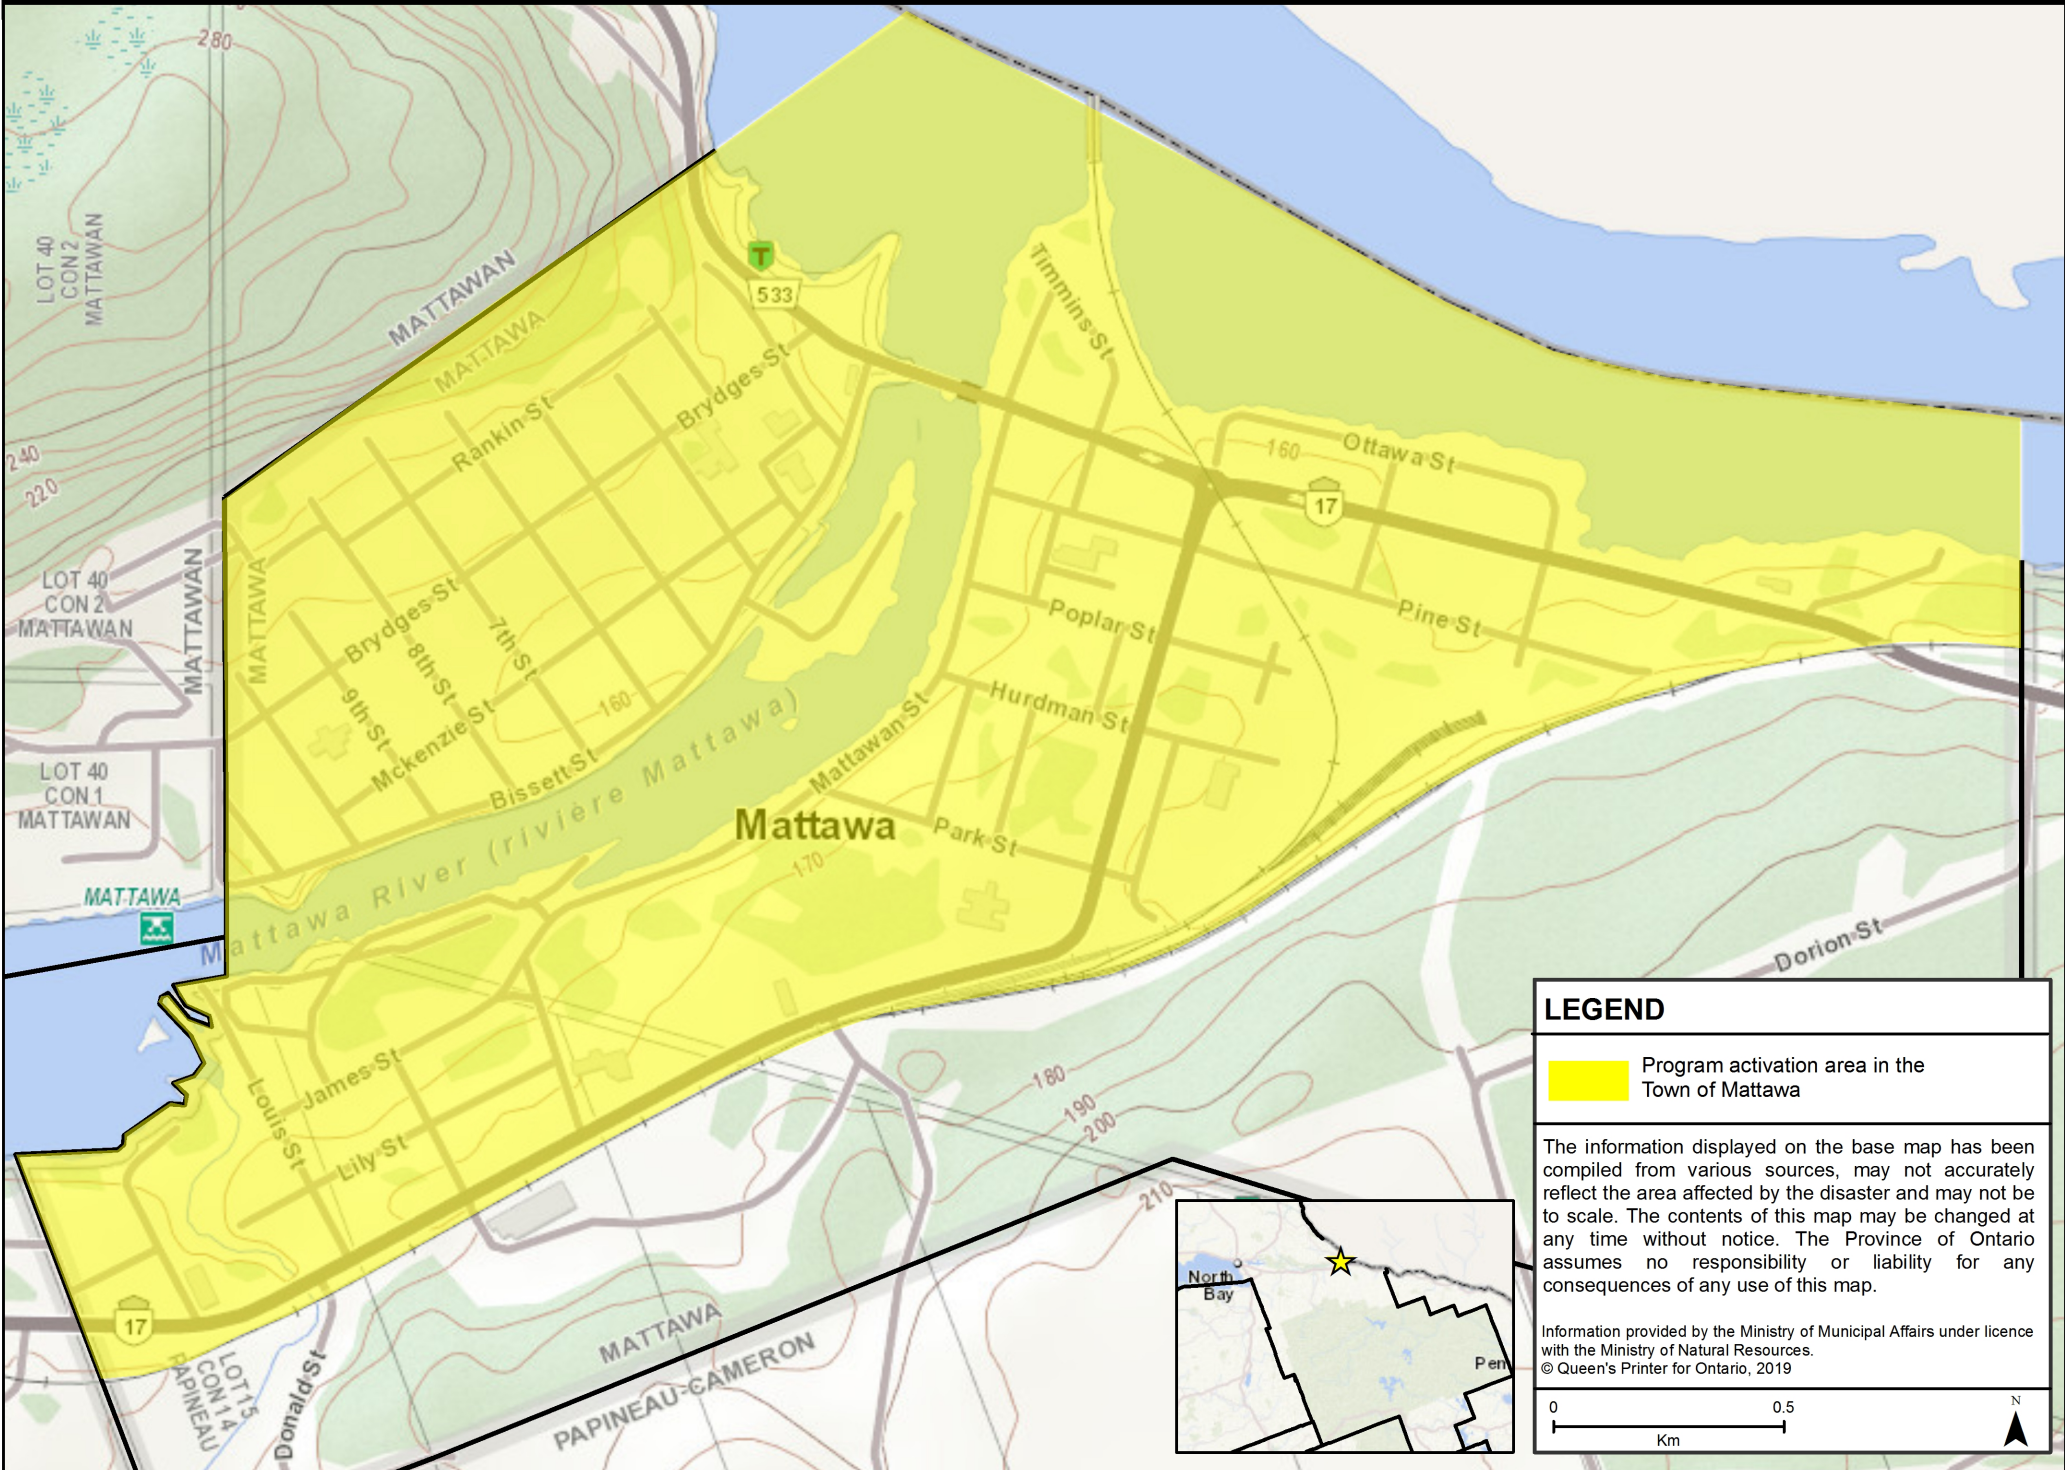

District of Nipissing Flood Activation Area (Town of Mattawa)

LEGEND

 Program activation area in the Town of Mattawa

The information displayed on the base map has been compiled from various sources, may not accurately reflect the area affected by the disaster and may not be to scale. The contents of this map may be changed at any time without notice. The Province of Ontario assumes no responsibility or liability for any consequences of any use of this map.