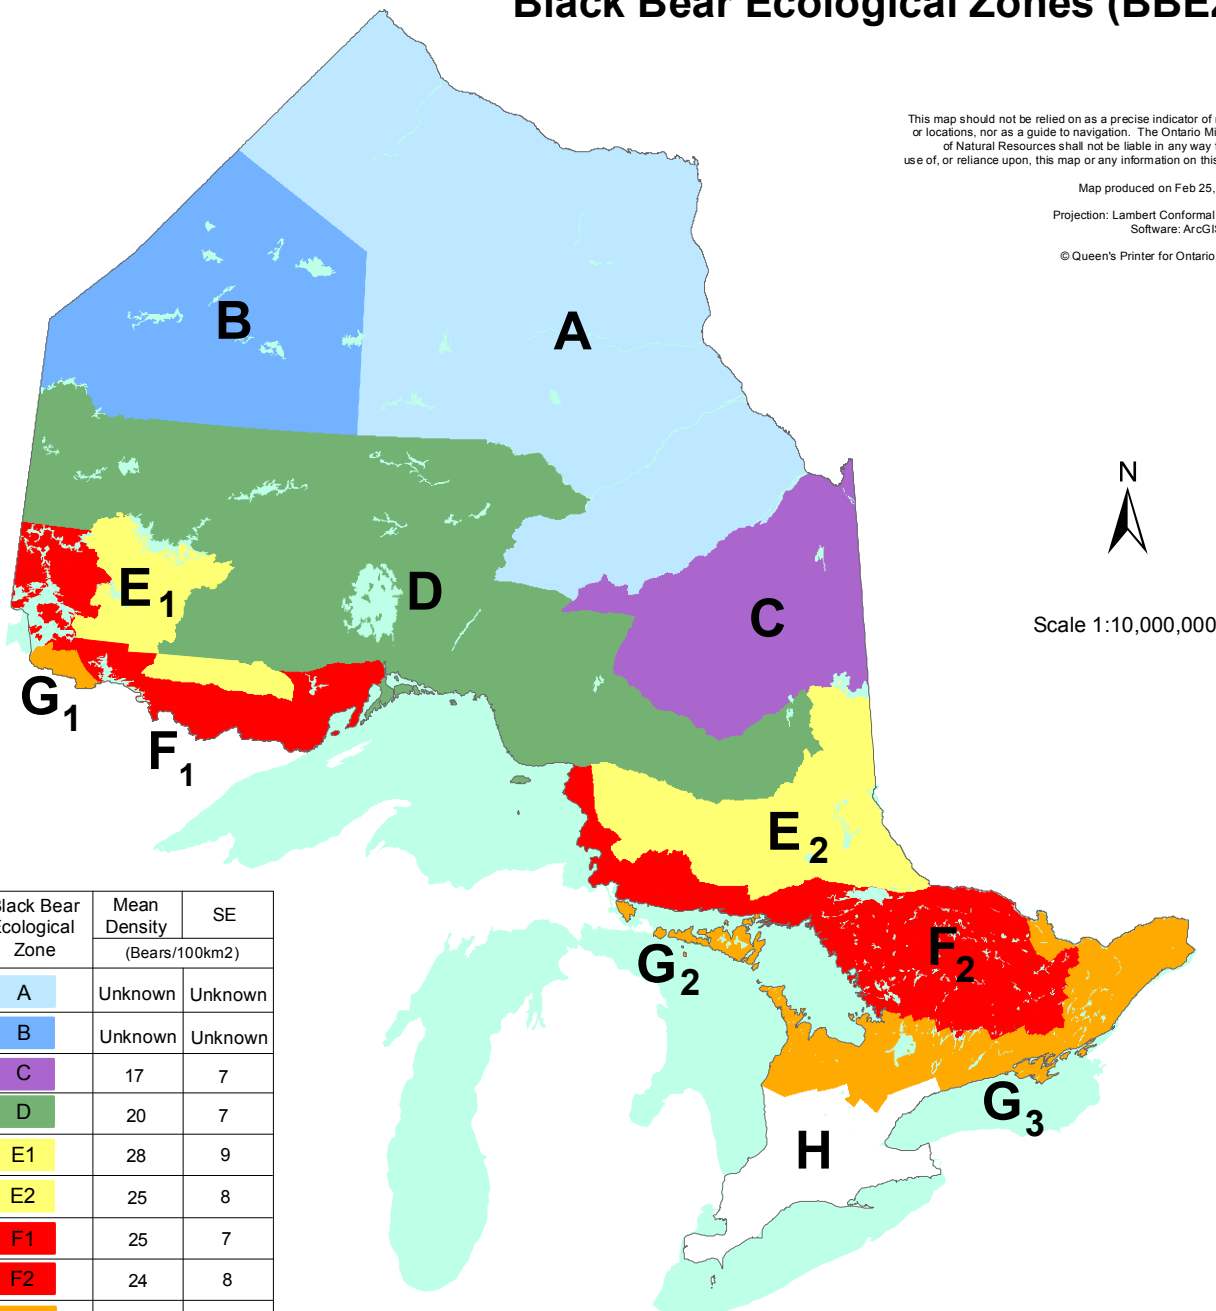

Black Bear Ecological Zones (BBEZ)

Map produced on Feb 25, 2014

© Queen's Printer for Ontario, 2014

Black Bear Ecological Zone	Mean Density	SE
	(Bears/100km²)	
A	Unknown	Unknown
B	Unknown	Unknown
C	17	7
D	20	7
E1	28	9
E2	25	8
F1	25	7
F2	24	8
G1	6	3
G2	Unknown	Unknown
G3	9	3