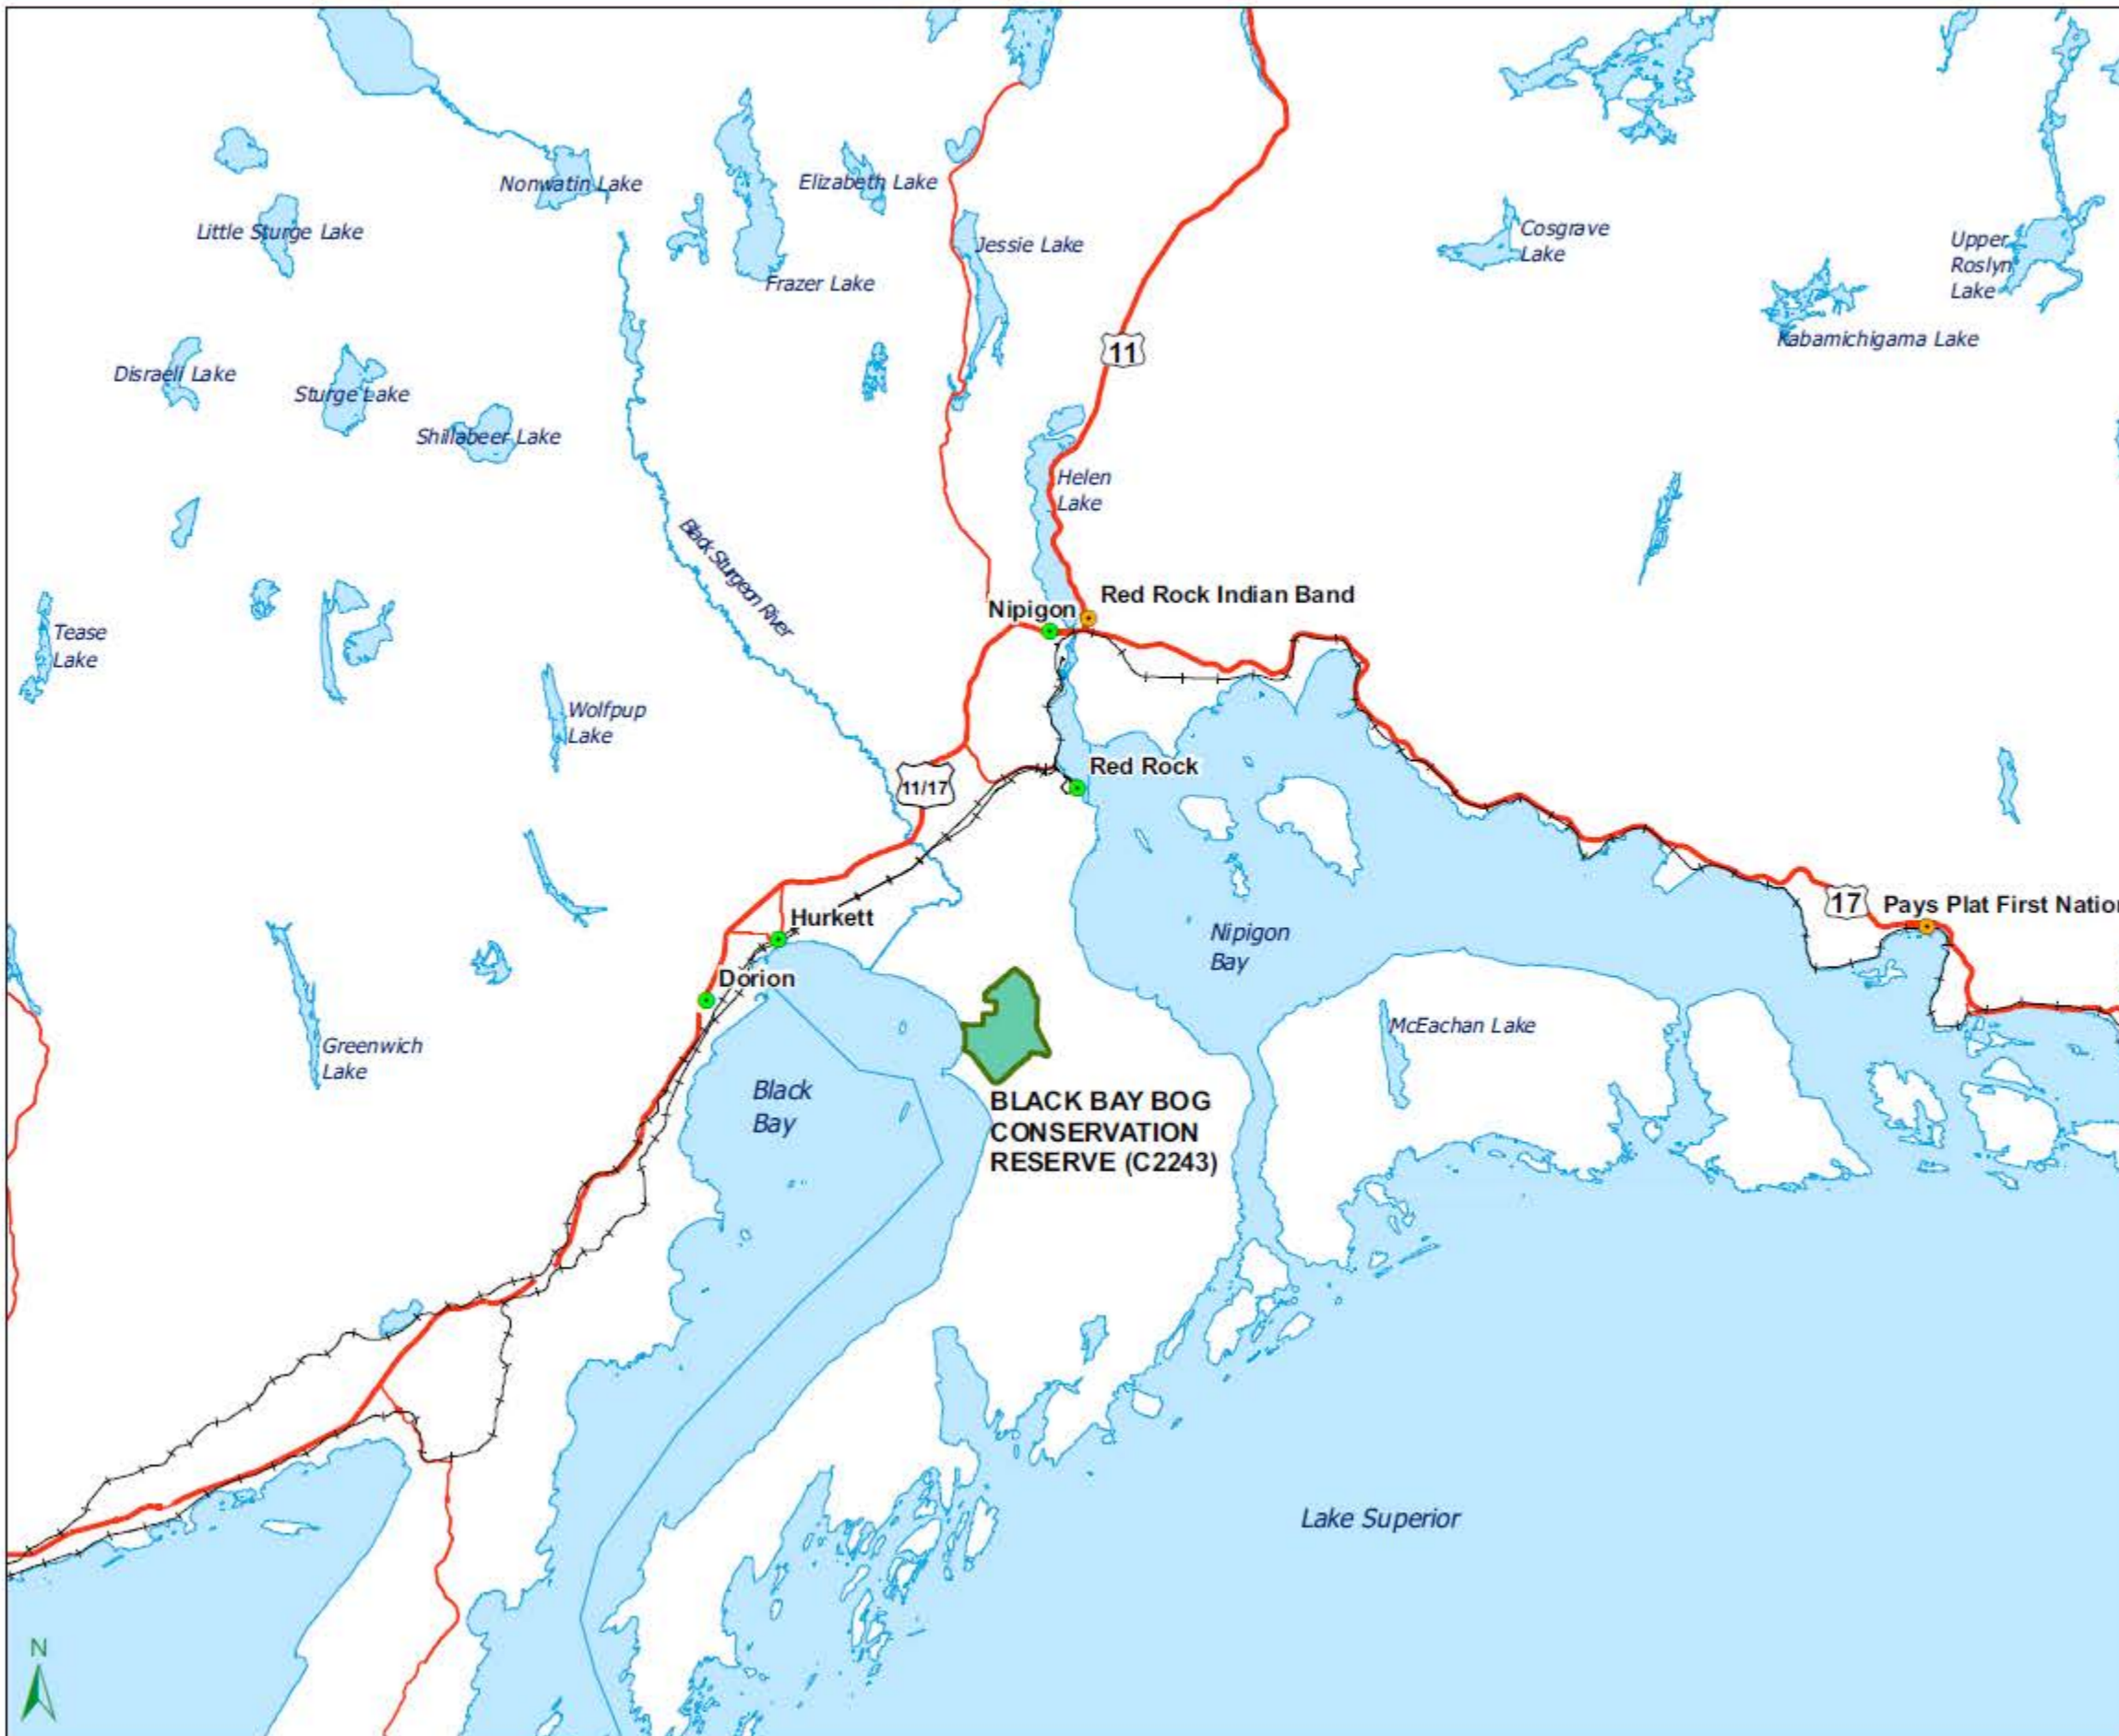

Black Bay Bog Conservation Reserve (C2243)

- Base Features**
- Community
 - Aboriginal Community
 - Rail Line
 - Expressway / Highway
 - Secondary Highway
 - Conservation Reserve Boundary
 - Lake / Large River

0 2 4 8 KM
 Scale = 1:400,000

Published March 2012
 © 2012, Queen's Printer for Ontario

This map is illustrative only.
 Do not rely on it as being a precise indicator of routes,
 locations of features, nor as a guide to navigation.

Projection: Lambert Conformal Conic
 Datum: North American Datum 1983
 Base Derived From: LIO (Land Information Ontario)
 Produced by:
 Nipigon District, Ontario Ministry of Natural Resources